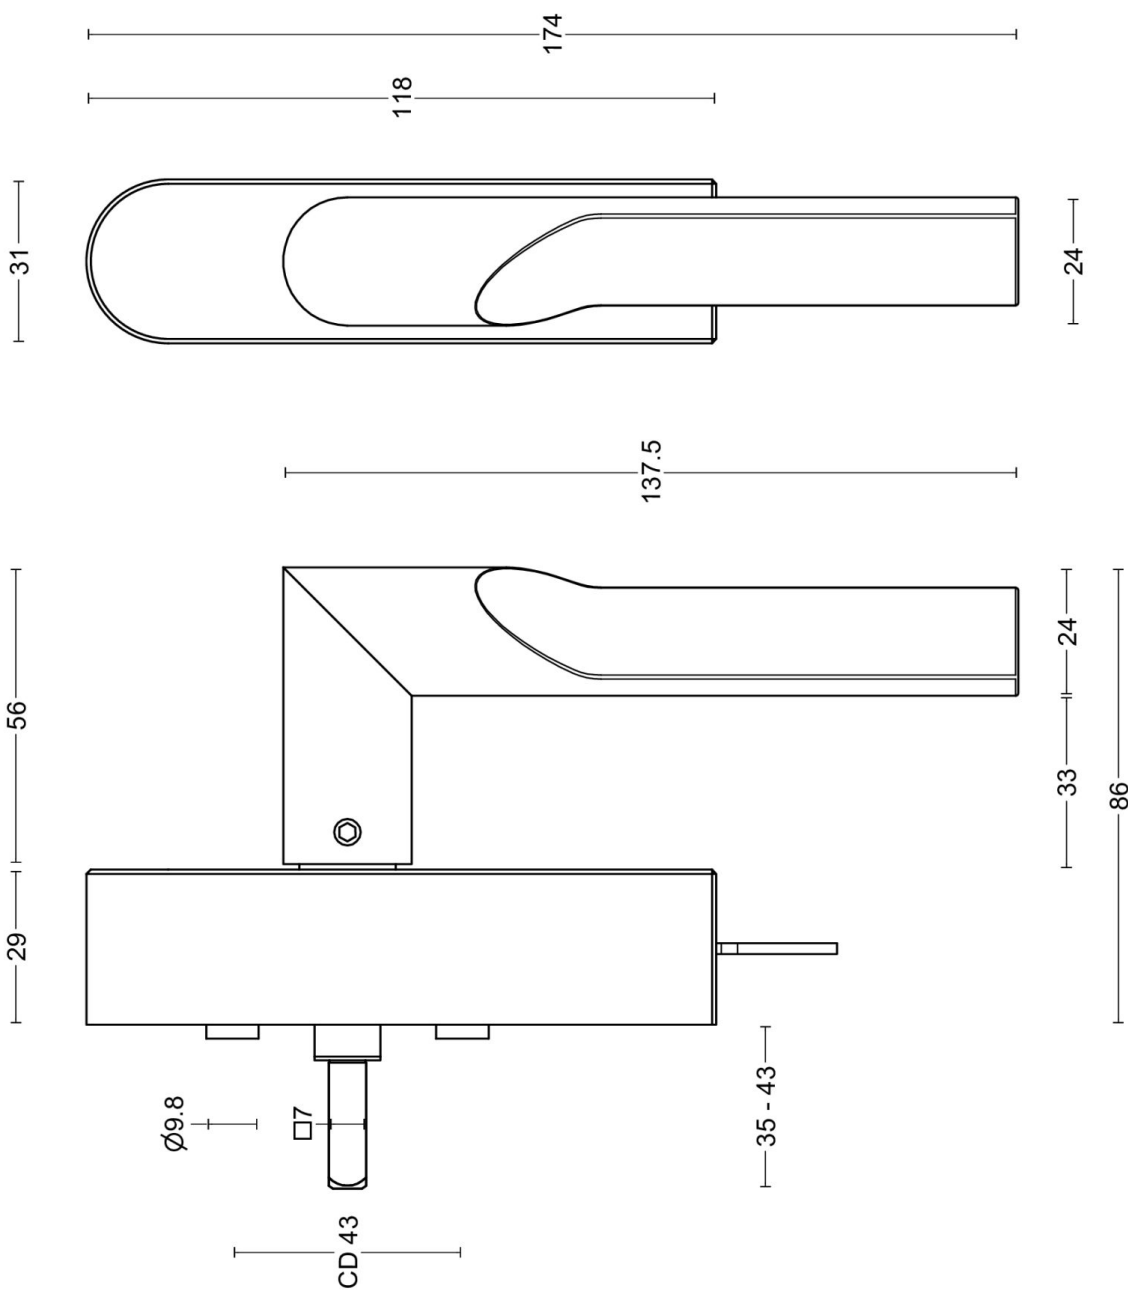

RIVIO GL101-DKLOCK-O

locking tilt and turn
window handle
stainless steel

FORMANI® FORMANI HOLLAND B.V. EUROPALAAN 12 6199 AB MAASTRICHT-AIRPORT NL T +31 (0)43 308.90.00 WWW.FORMANI.COM WWW.FORMANI.COM	Type : RIVIO GL101-DKLOCK-O	Version: V01
	Description: locking tilt and turn window handle stainless steel	Format: A3
Formani filename: 4103D021_1_GL101-DKLOCK-O_V01.dwg		
Drawn by: Semih Aslan		
Creation date: 31-8-2022