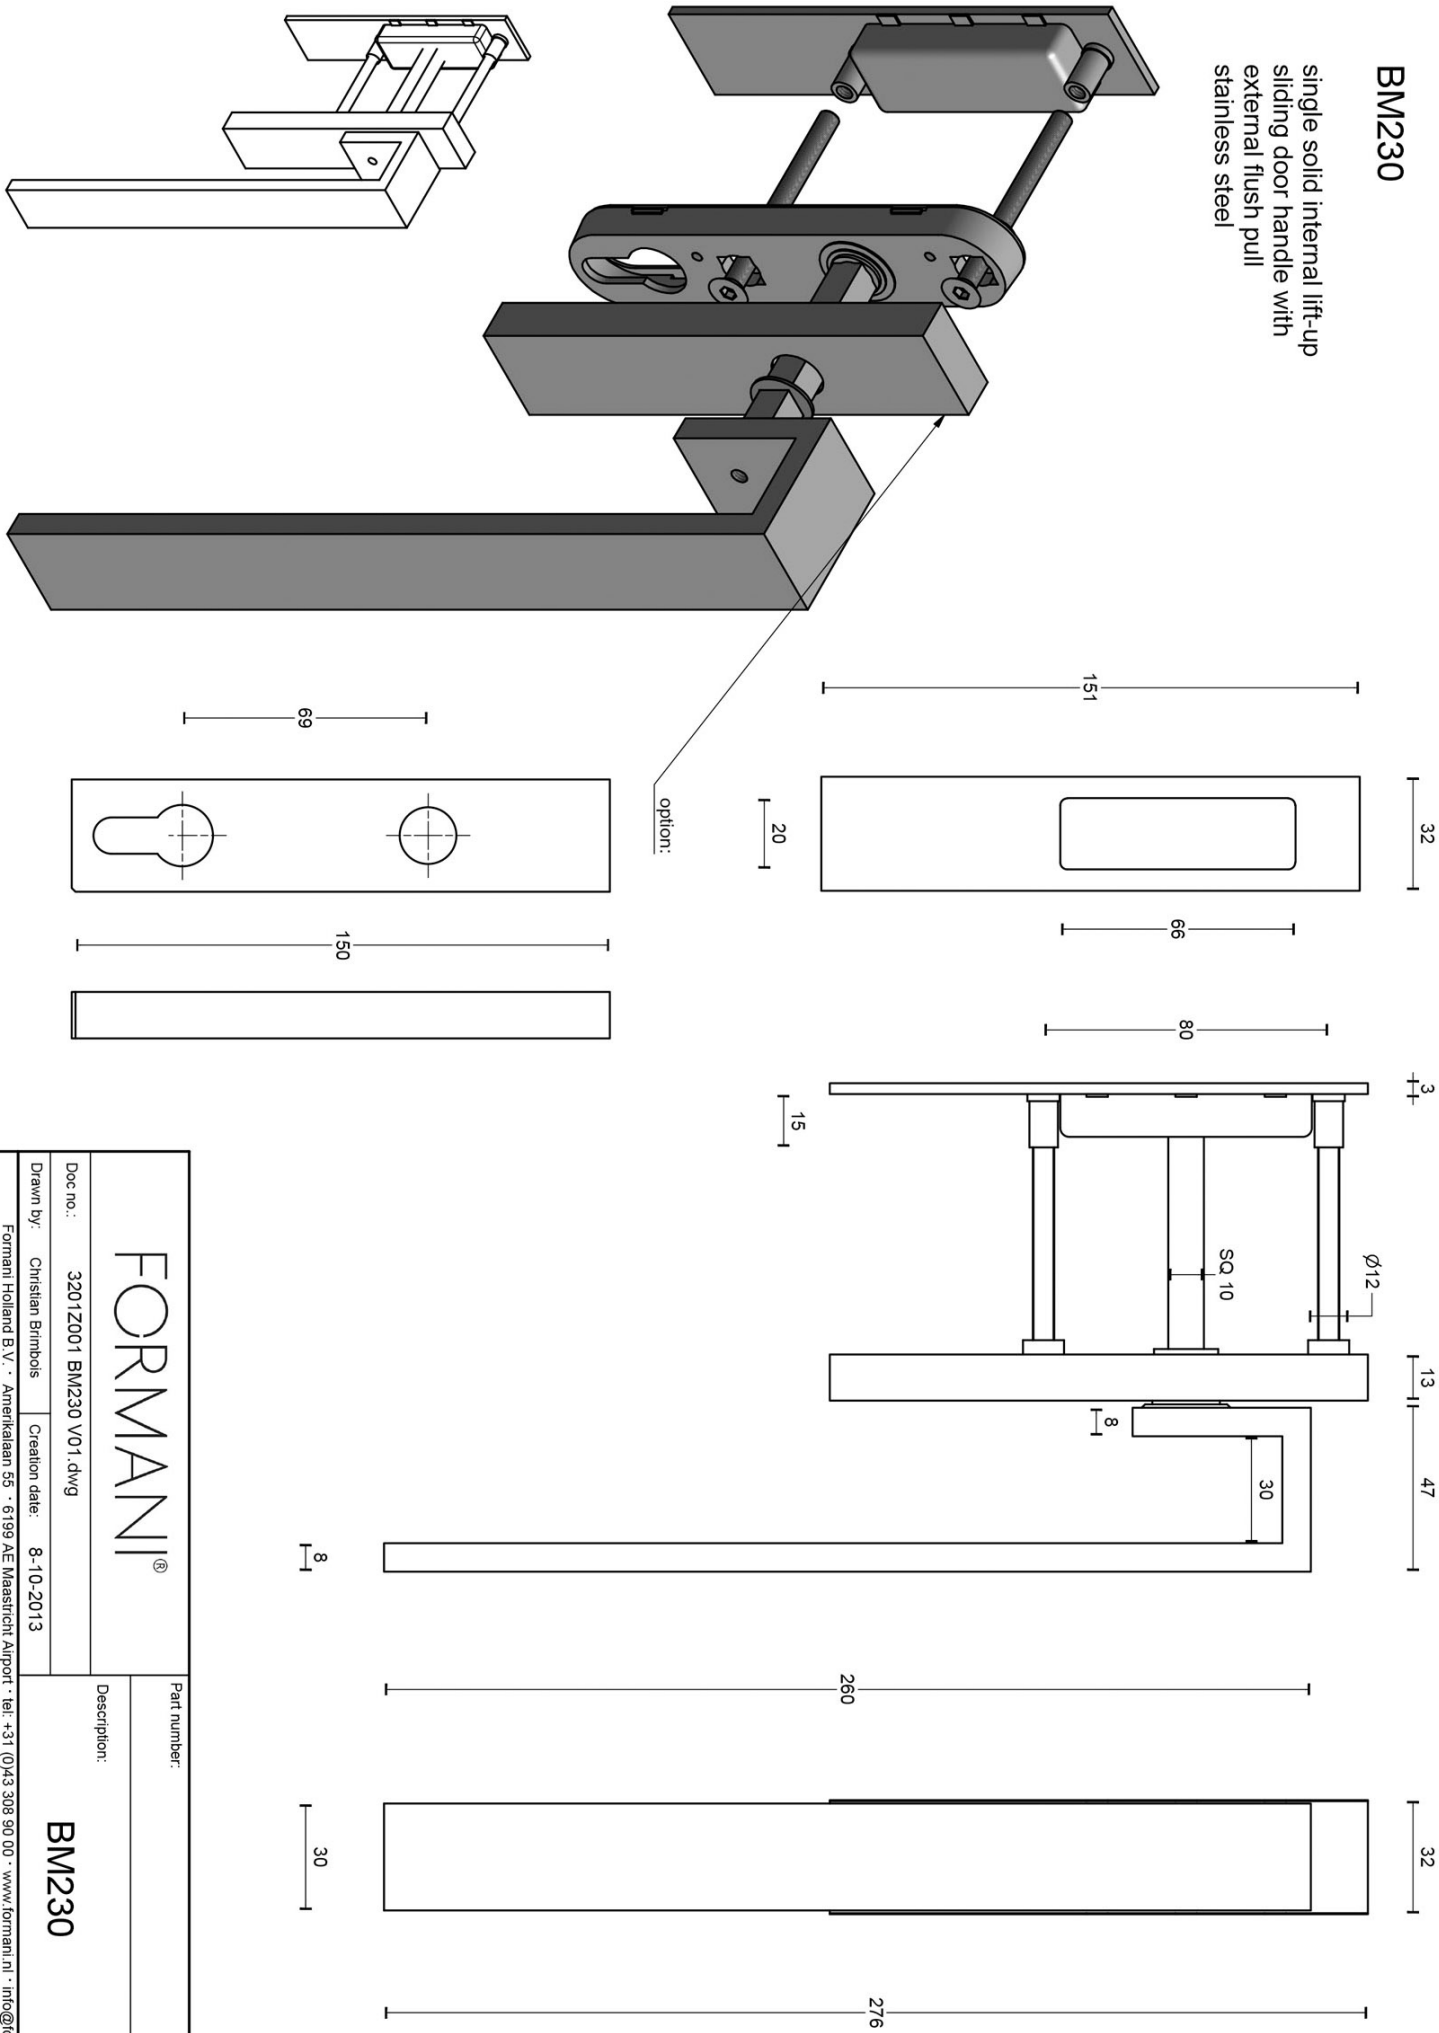

BM230

single solid internal lift-up
sliding door handle with
external flush pull
stainless steel

		Part number:		
		Description:	BM230	
Doc no.:	3201Z001 BM230 V01.dwg	Format:	A3	
Drawn by:	Christian Brimbois	Creation date:	8-10-2013	
Formani Holland B.V. · Amerikalaan 55 · 6199 AE Maastricht Airport · tel: +31 (0)43 308 90 00 · www.formani.nl · info@formani.nl