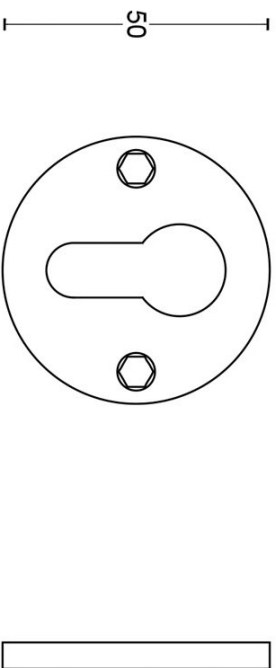

PBY50

profile cylinder escutcheon round

Product information

Code: 2701Y001INXX0

Finish: satin stainless steel

UNIT: Piece

Collection: ONE

Designer: Piet Boon

EAN code: 8718009207734

ONE by Piet Boon

The ONE series consists of door, window, and furniture fittings and is complemented by bathroom accessories such as soap dispensers and toilet brush holders, which serve to enrich spaces and create a harmonious whole.

Finishes

- satin stainless steel
- satin black
- bronze
- white
- satin stainless steel
- PVD satin black
- PVD satin gold

PBY50

lever handle accessory
profile cylinder escutcheon
stainless steel

FORMANI®		Part number:	
Doc no.: 2701Y001 PBY50 V02.dwg		2701Y001 PBY50 V02	
Drawn by: Christian Brimbois		Description:	
Creation date: 28-2-2013		PBY50	
Formani Holland B.V. · Amenkajaan 55 · 6199 AE Maastricht Airport · tel: +31 (0)43 308 90 00 · www.formani.nl · info@formani.nl		Format:	
		A3	