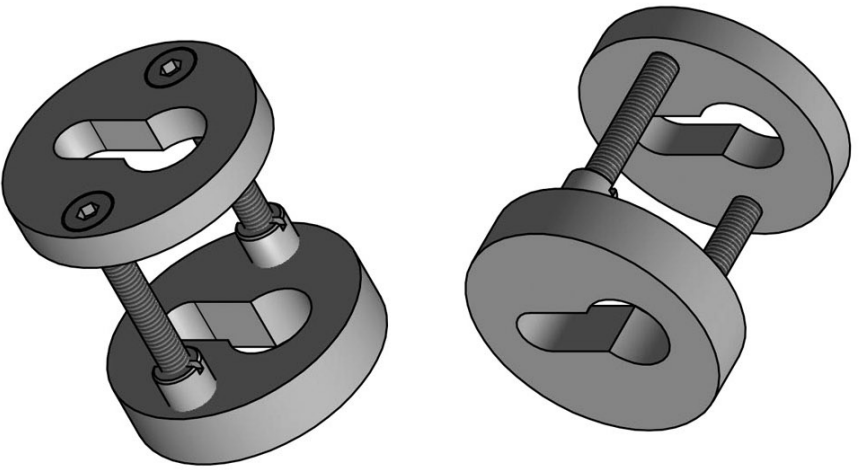

PBVEIL

solid security escutcheon SKG***

Product information

Code: 2702SR01INXX0

Finish: satin stainless steel

UNIT: Set

Collection: ONE

Designer: Piet Boon

EAN code: 8718009164716

ONE by Piet Boon

The ONE series consists of door, window, and furniture fittings and is complemented by bathroom accessories such as soap dispensers and toilet brush holders, which serve to enrich spaces and create a harmonious whole.

Finishes

- satin black
- bronze
- white
- satin stainless steel

PBVEIL

solid security escutcheon
stainless steel

FORMANI®		Part number:
Doc no.:	2702SR01 PBVEIL_V02.dwg	Description:
Drawn by:	Christian Brimbois	PBVEIL
Creation date:	28-2-2013	Format:
Formani Holland B.V. · Amerikalaan 55 · 6199 AE Maastricht Airport · tel: +31 (0)43 308 90 00 · www.formani.nl · info@formani.nl		A3