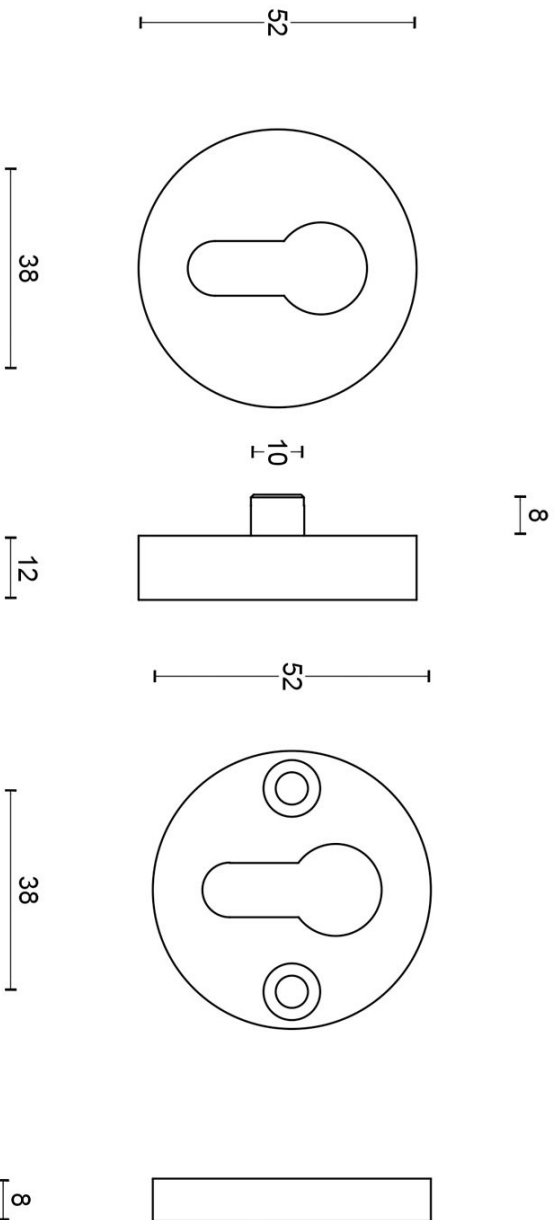

PBVEIL

solid security escutcheon
stainless steel

FORMANI®		Part number:
Doc no.:	2702SR01 PBVEIL_V02.dwg	Description:
Drawn by:	Christian Brimbois	PBVEIL
Creation date:	28-2-2013	Format:
Formani Holland B.V. · Amerikalaan 55 · 6199 AE Maastricht Airport · tel: +31 (0)43 308 90 00 · www.formani.nl · info@formani.nl		A3