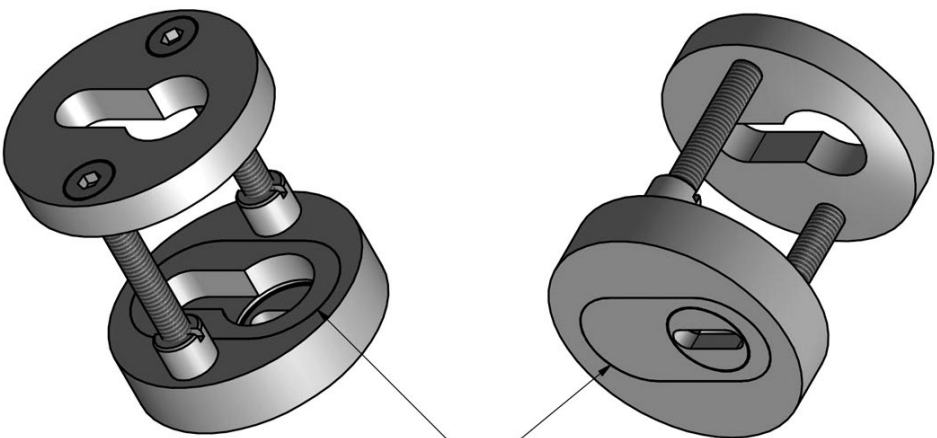

EAN code: 8718009168042

ONE by Piet Boon

The ONE series consists of door, window, and furniture fittings and is complemented by bathroom accessories such as soap dispensers and toilet brush holders, which serve to enrich spaces and create a harmonious whole.

adjustable part

52

38

10

12

52

38

8