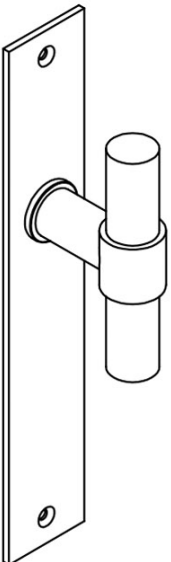

## PBT20P236SFC

solid unsprung door handle on blind plate

### Product information

Code: 2701D003INXX0F

Finish: satin stainless steel

UNIT: Pair

Collection: ONE

Designer: Piet Boon

EAN code: 8718009167090

### ONE by Piet Boon

The ONE series consists of door, window, and furniture fittings and is complemented by bathroom accessories such as soap dispensers and toilet brush holders, which serve to enrich spaces and create a harmonious whole.

### Finishes

- satin stainless steel
- satin black
- white
- PVD satin black
- PVD satin gold
- bronze

<h1>FORMANI®</h1>		Part number:	
		Description:	
Doc no.:	2701D003 PBT20P236SFC V02.dwg	<div style="border: 1px solid black; padding: 5px; width: 40px; margin: 0 auto;"> <b>A3</b> </div>	Format:
Drawn by:	Christian Brimbois		Creation date:
FORMANI HOLLAND B.V. EUROPALAAN 12 6199 AB MAASTRICHT-AIRPORT NL T +31 (0)43 308 90 00 INFO@FORMANI.COM FORMANI.COM			