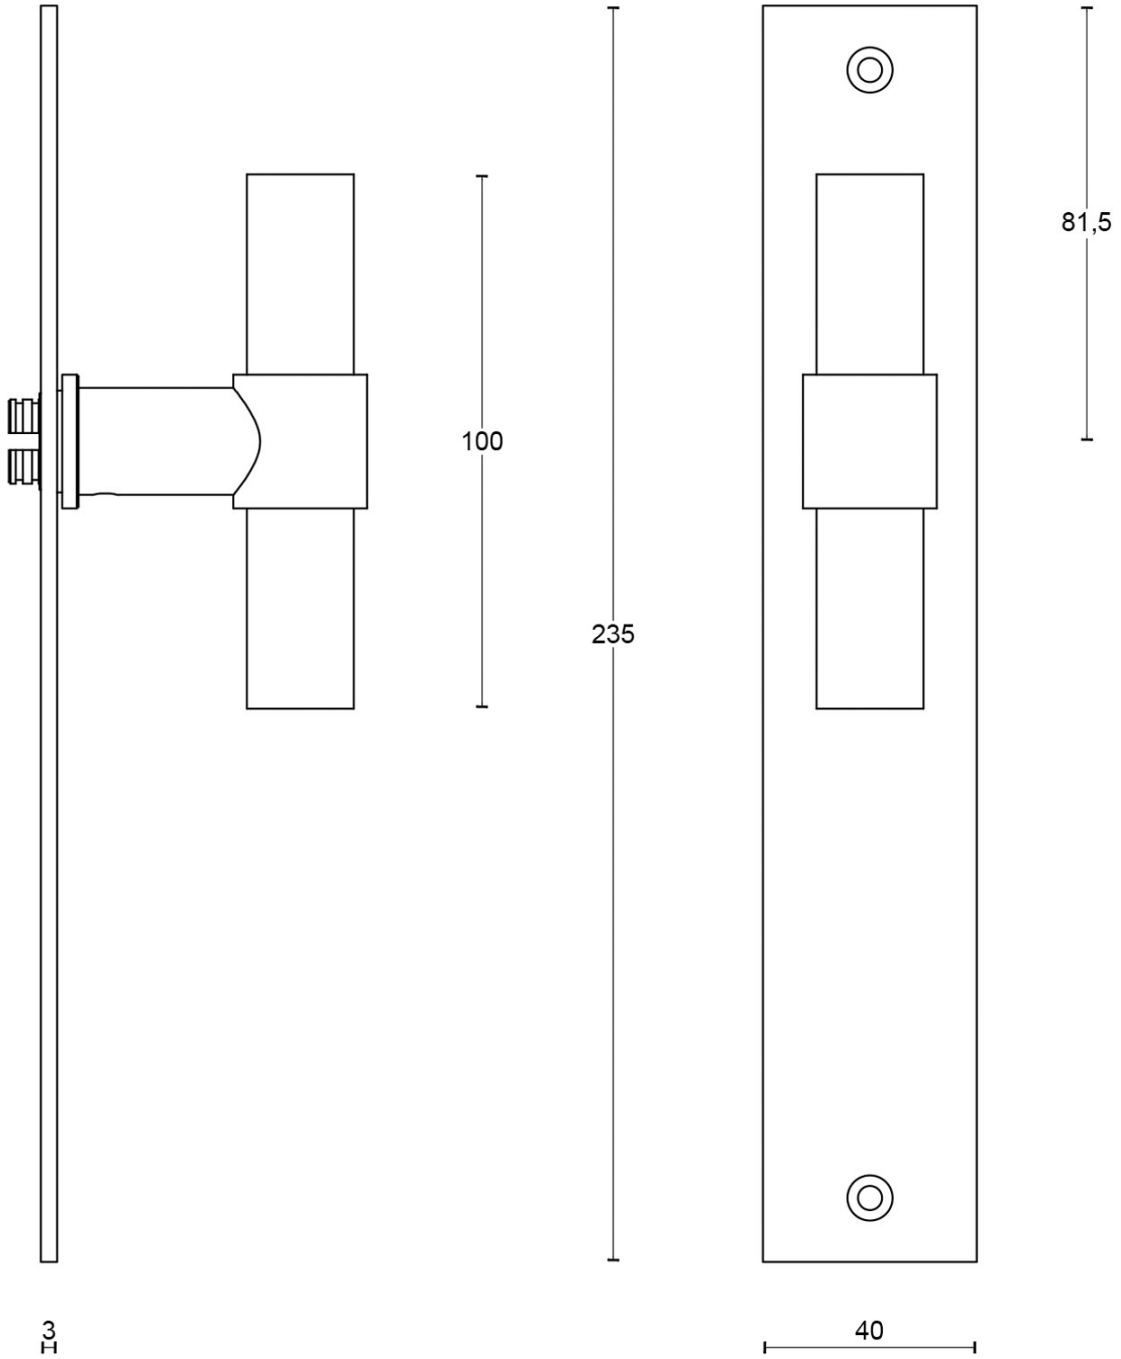

FORMANI®		Part number:		
		Description:		
Doc no.:	2701D003 PBT20P236SFC V02.dwg	A3	Format:	
Drawn by:	Christian Brimbois		Creation date:	6-9-2017
FORMANI HOLLAND B.V. EUROPALAAN 12 6199 AB MAASTRICHT-AIRPORT NL T +31 (0)43 308 90 00 INFO@FORMANI.COM FORMANI.COM