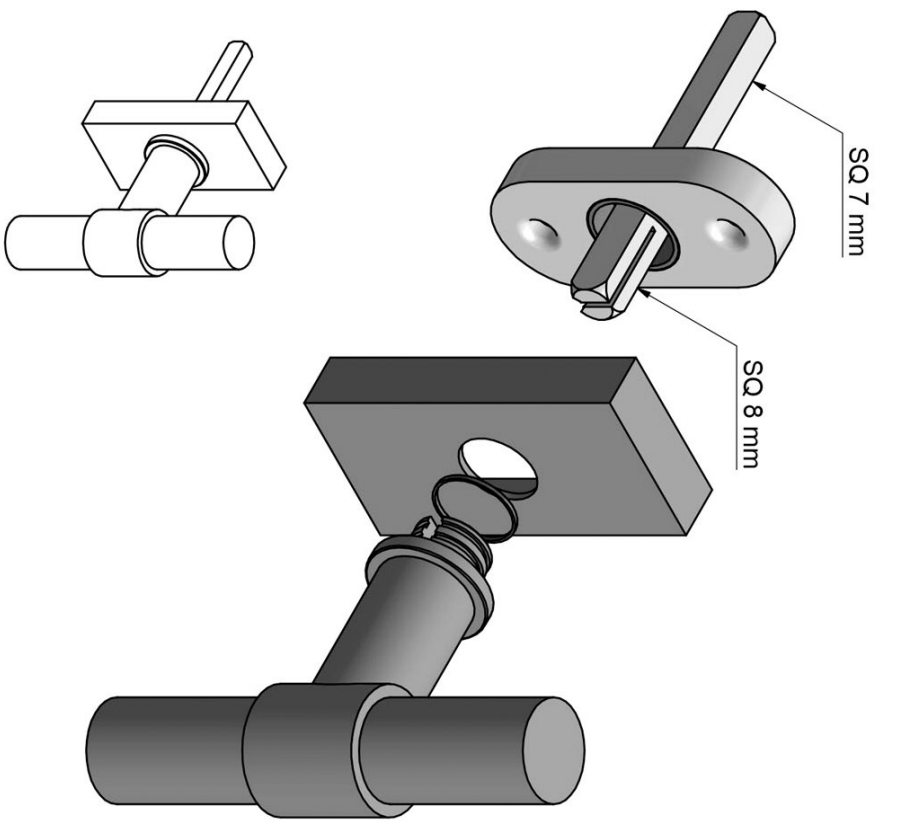

PBT20-DK

non-locking tilt and turn
window handle
stainless steel

FORMANI®		Part number:
Doc no.:	2703D003 PBT20DK V01.dwg	PBT20-DK
Drawn by:	Christian Brimbois	
Creation date:	22-3-2013	Format:
Formani Holland B.V. · Amerikalaan 55 · 6199 AE Maastricht Airport · tel: +31 (0)43 308 90 00 · www.formani.nl · info@formani.nl		A3