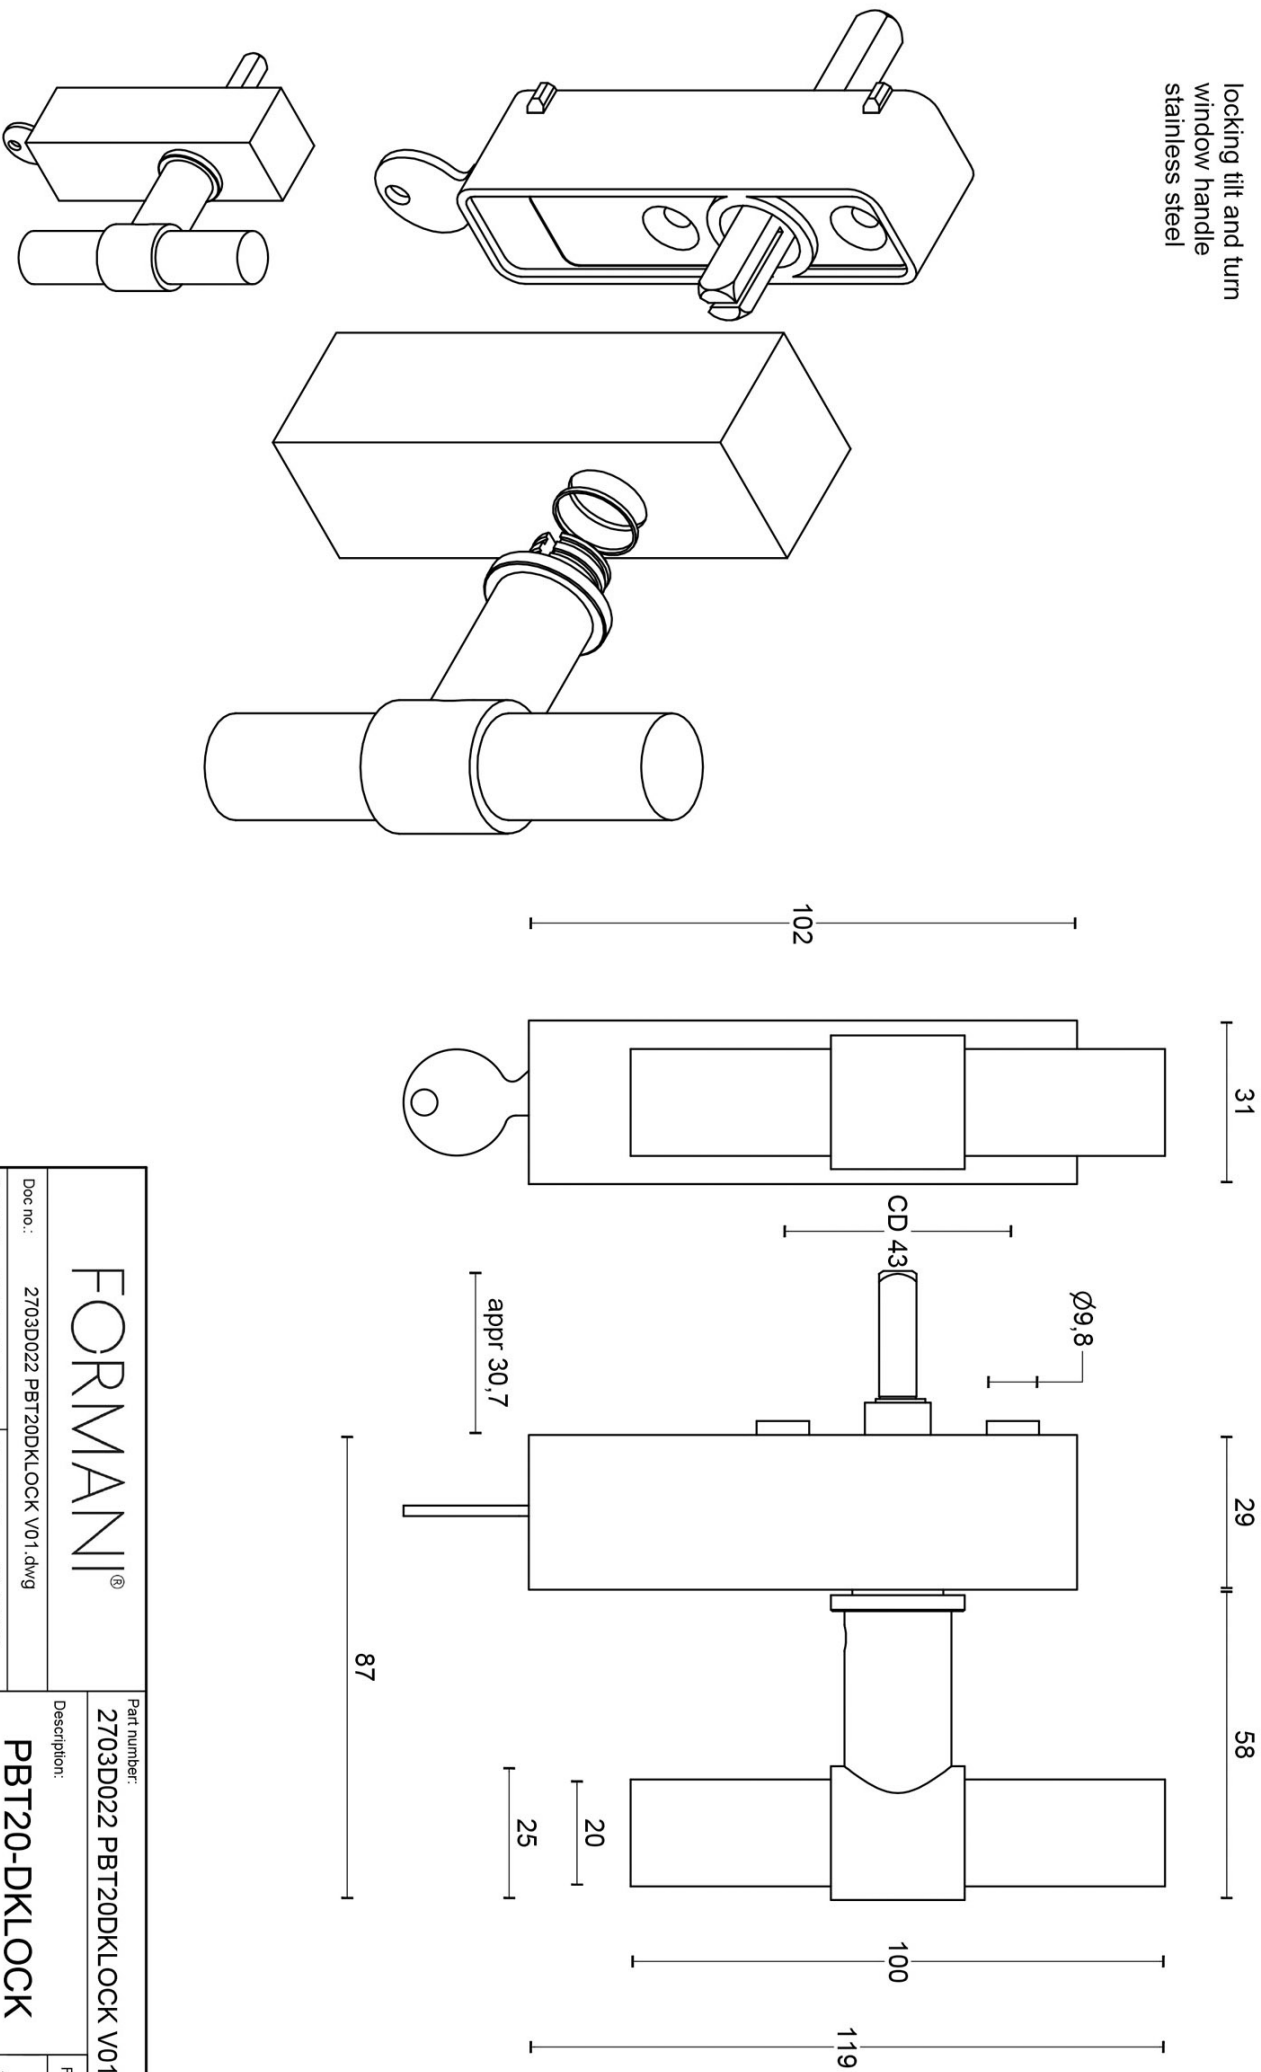

# PBT20-DKLOCK

locking tilt and turn  
window handle  
stainless steel

<b>FORMANI®</b>		Part number:	2703D022 PBT20DKLOCK V01
Doc no.:	2703D022 PBT20DKLOCK V01.dwg	Description:	PBT20-DKLOCK
Drawn by:	Christian Brimbois	Creation date:	24-3-2013
Formani Holland B.V. · Amerikalaan 55 · 6199 AE Maastricht Airport · tel: +31 (0)43 308 90 00 · www.formani.nl · info@formani.nl		Format:	A3