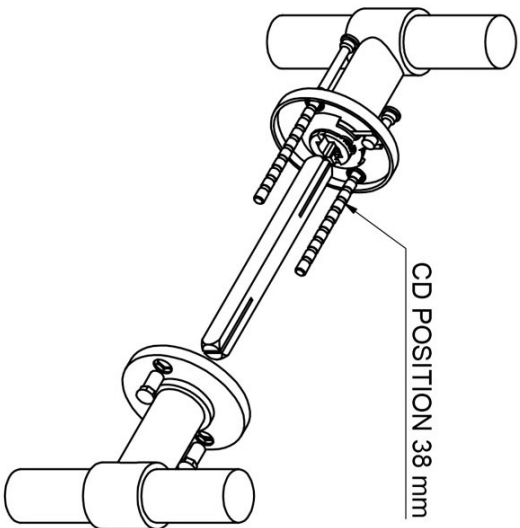

## PBT20/50

solid double sprung door handle on rose

### Product information

Code: 2701D003INXX0

Finish: satin stainless steel

UNIT: Pair

Collection: ONE

Designer: Piet Boon

EAN code: 8718009174685

### ONE by Piet Boon

The ONE series consists of door, window, and furniture fittings and is complemented by bathroom accessories such as soap dispensers and toilet brush holders, which serve to enrich spaces and create a harmonious whole.

# PBT20/50

solid sprung lever handle attached to rose  
stainless steel  
ideal lock backset 60mm

50

38

100