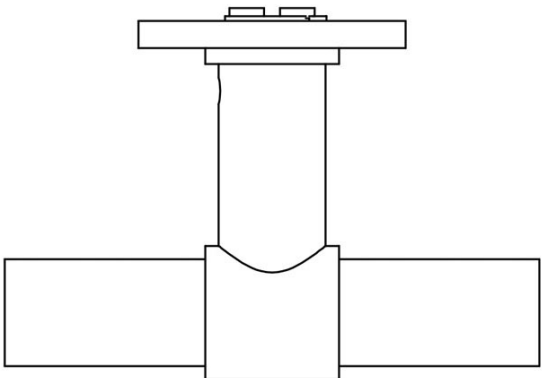

## PBT20/50

solid double sprung door handle on rose

### ONE by Piet Boon

The ONE series consists of door, window, and furniture fittings and is complemented by bathroom accessories such as soap dispensers and toilet brush holders, which serve to enrich spaces and create a harmonious whole.

# PBT20/50

solid sprung lever handle attached to rose  
stainless steel  
ideal lock backset 60mm

50

38

100