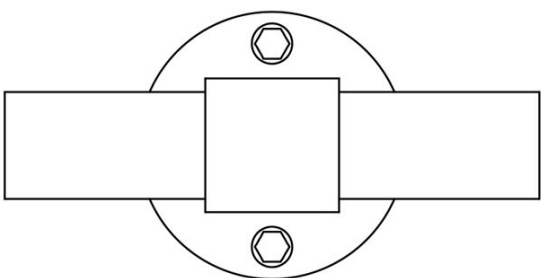

# PBT20/50

solid sprung lever handle attached to rose  
stainless steel  
ideal lock backset 60mm

50

38

100