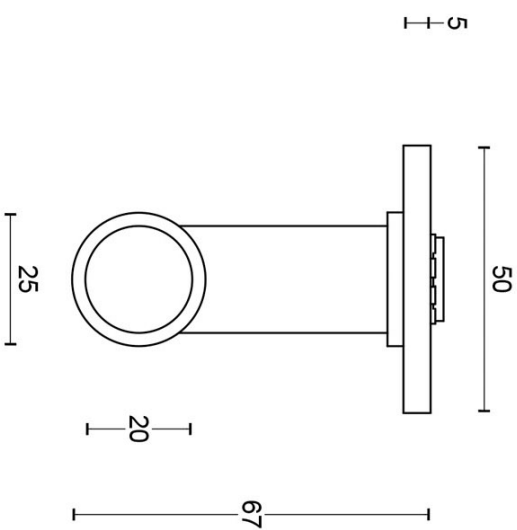

## PBT20/50

solid double sprung door handle on rose

# PBT20/50

solid sprung lever handle attached to rose  
stainless steel  
ideal lock backset 60mm

50

38

100