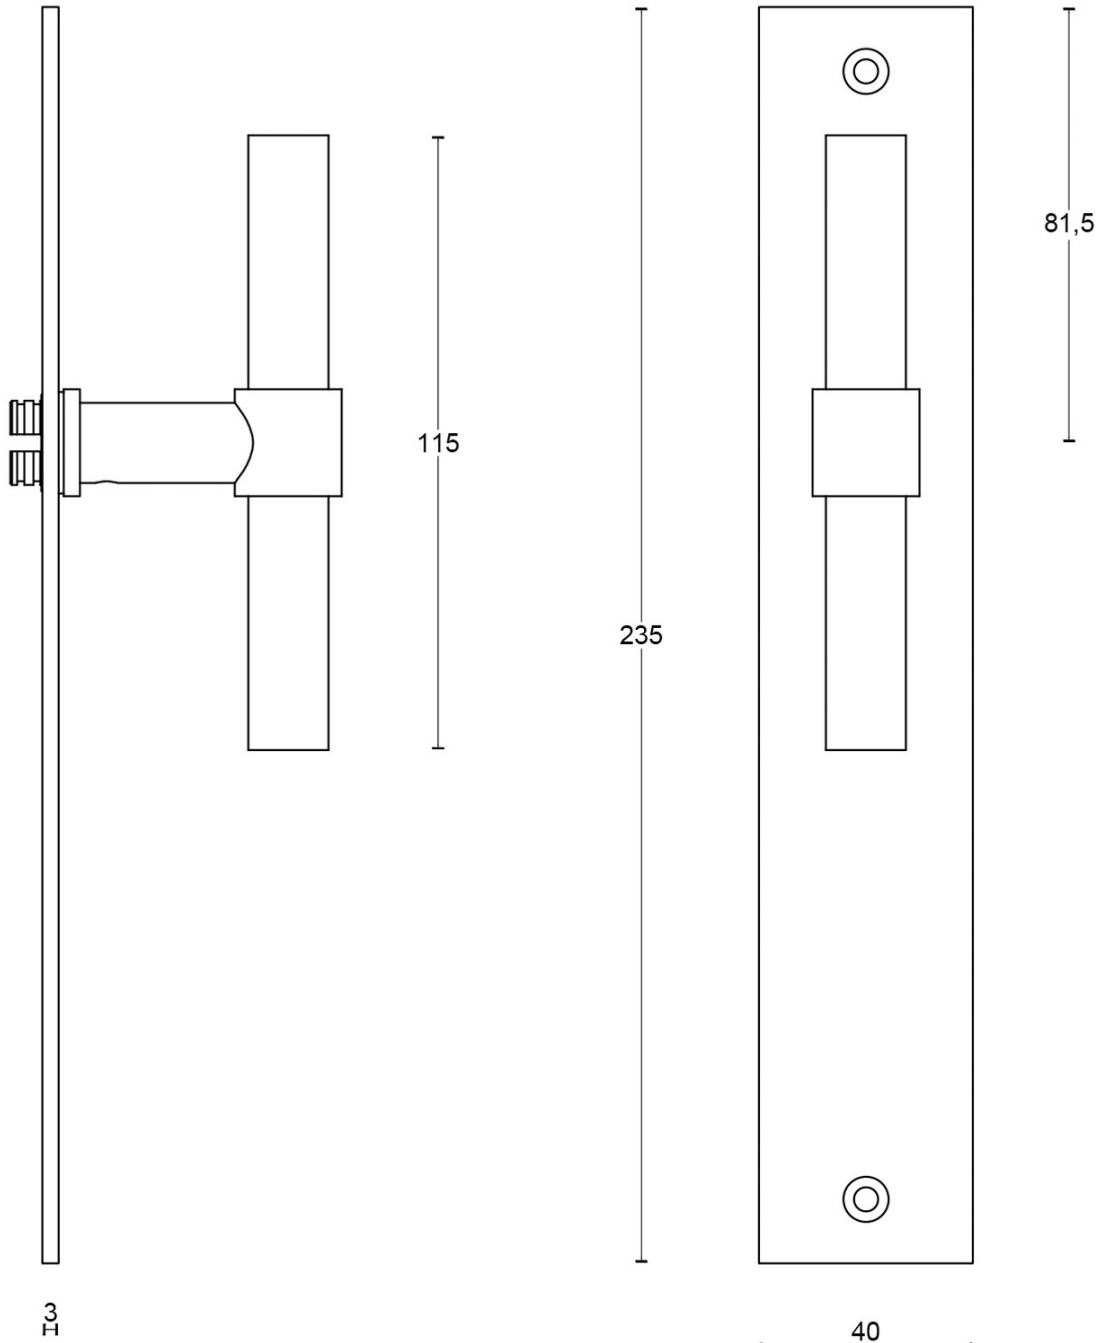

FORMANI®		Part number:		
		Description:		
Doc no.:	2701D011 PBT15XLP236SFC V01.dwg	A3	Format:	
Drawn by:	Christian Brimbois		Creation date:	5-9-2017
FORMANI HOLLAND B.V. EUROPALAAN 12 6199 AB MAASTRICHT-AIRPORT NL T +31 (0)43 308 90 00 INFO@FORMANI.COM FORMANI.COM