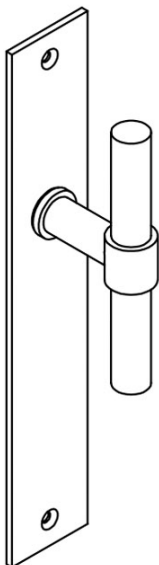

PBT15XLP236SFC

solid unsprung door handle on blind plate

Product information

Code: 2701D011INXX0F

Finish: satin stainless steel

UNIT: Pair

Collection: ONE

Designer: Piet Boon

EAN code: 8718009211779

ONE by Piet Boon

The ONE series consists of door, window, and furniture fittings and is complemented by bathroom accessories such as soap dispensers and toilet brush holders, which serve to enrich spaces and create a harmonious whole.

Finishes

- satin stainless steel
- satin black
- white

<h1>FORMANI®</h1>		Part number:	
		Description:	
Doc no.:	2701D011 PBT15XLP236SFC V01.dwg	<h2>A3</h2>	Format:
Drawn by:	Christian Brimbois		Creation date:
FORMANI HOLLAND B.V. EUROPALAAN 12 6199 AB MAASTRICHT-AIRPORT NL T +31 (0)43 308 90 00 INFO@FORMANI.COM FORMANI.COM			