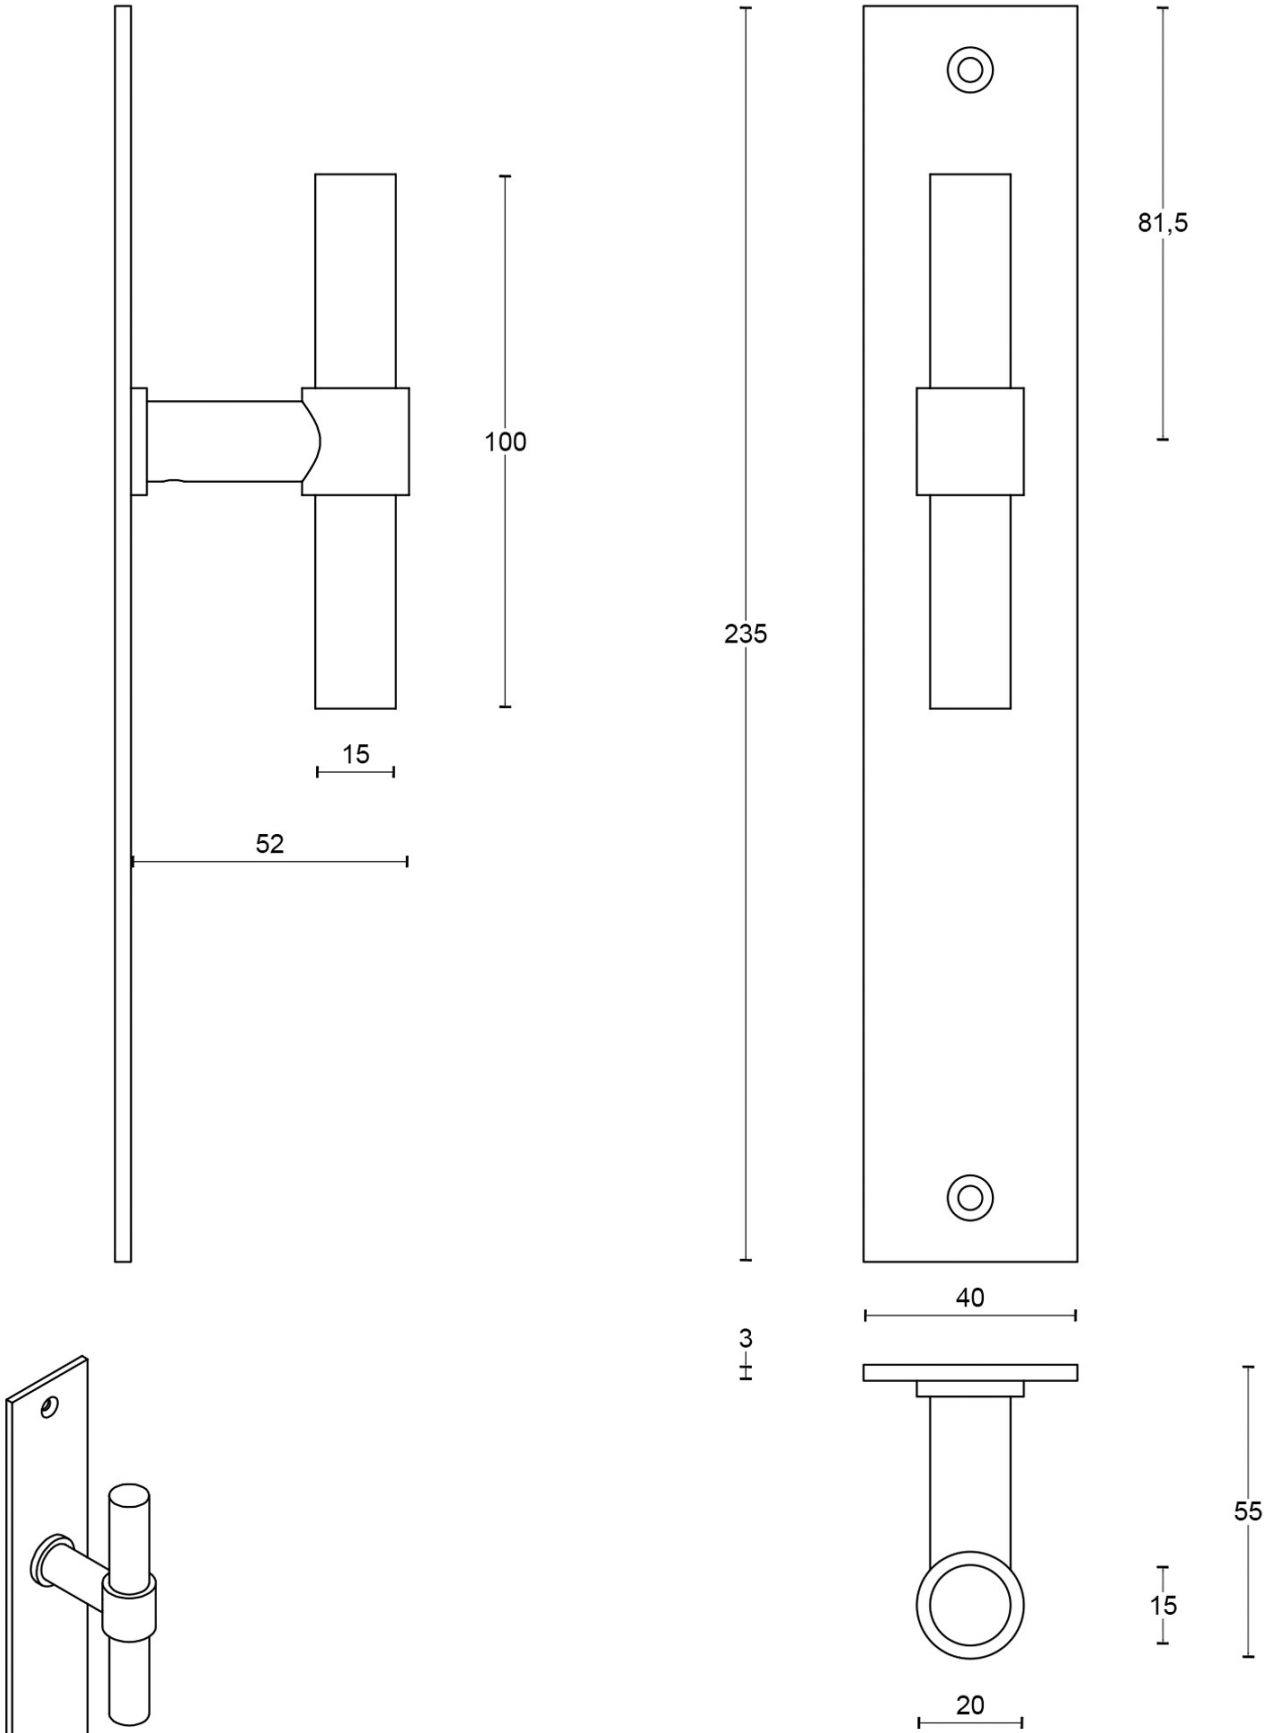

FORMANI®		Part number:		
		Description:		
Doc no.:	2702K006 PBT15VP236SFC V01.dwg		Format: A3	
Drawn by:	Christian Brimbois	Creation date:		4-9-2017
FORMANI HOLLAND B.V. EUROPALAAN 12 6199 AB MAASTRICHT-AIRPORT NL T +31 (0)43 308 90 00 INFO@FORMANI.COM FORMANI.COM