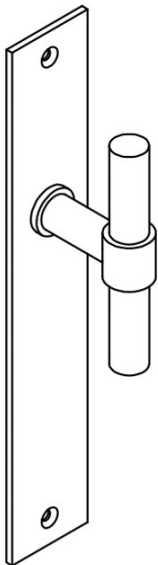

## PBT15VP236SFC

solid knob fixed on blind plate

### Product information

Code: 2702K006INXX0F

Finish: satin stainless steel

UNIT: Piece

Collection: ONE

Designer: Piet Boon

EAN code: 8718009218068

### ONE by Piet Boon

The ONE series consists of door, window, and furniture fittings and is complemented by bathroom accessories such as soap dispensers and toilet brush holders, which serve to enrich spaces and create a harmonious whole.

### Finishes

- satin stainless steel
- satin black
- white

<h1>FORMANI®</h1>		Part number:	
		Description:	
Doc no.:	2702K006 PBT15VP236SFC V01.dwg		Format: <h2>A3</h2>
Drawn by:	Christian Brimbois	Creation date:	
FORMANI HOLLAND B.V. EUROPALAAN 12 6199 AB MAASTRICHT-AIRPORT NL T +31 (0)43 308 90 00 INFO@FORMANI.COM FORMANI.COM			