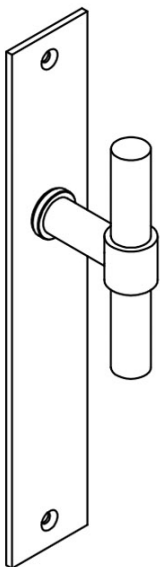

PBT15P236SFC

solid unsprung door handle on blind plate

Product information

Code: 2701D001BMXX0F

Finish: white

UNIT: Pair

Collection: ONE

Designer: Piet Boon

EAN code: 8718009211649

ONE by Piet Boon

The ONE series consists of door, window, and furniture fittings and is complemented by bathroom accessories such as soap dispensers and toilet brush holders, which serve to enrich spaces and create a harmonious whole.

Finishes

- satin stainless steel
- PVD satin black
- satin black
- white
- PVD satin gold
- bronze

235

81,5

40

3

3 ±

56