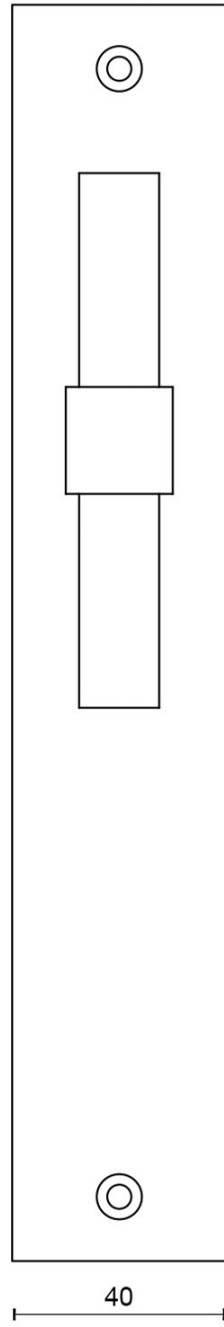

PBT15P236SFC

solid unsprung door handle on blind plate

Product information

Code: 2701D001BMXX0F

Finish: white

UNIT: Pair

Collection: ONE

Designer: Piet Boon

EAN code: 8718009211649

ONE by Piet Boon

The ONE series consists of door, window, and furniture fittings and is complemented by bathroom accessories such as soap dispensers and toilet brush holders, which serve to enrich spaces and create a harmonious whole.

Finishes

- satin stainless steel
- PVD satin black
- satin black
- white
- PVD satin gold
- bronze

235

81,5

40

3

3 ±

56

15

20

<h1>FORMANI</h1>		Part number:	
		Description:	
Doc no.:	2701D001 PBT15P236SFC V02.dwg	<h2>PBT15P236SFC</h2>	Format:
Drawn by:	Christian Brimbois		Creation date:
Formani Holland B.V. · Amerikalaan 55 · 6199 AE Maastricht Airport · tel: +31 (0)43 308 90 00 · www.formani.nl · info@formani.nl			