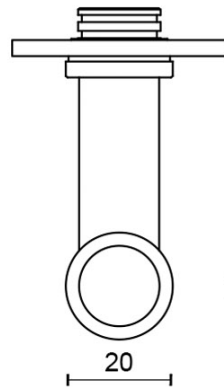

PBT15P236SFC

solid unsprung door handle on blind plate

Product information

Code: 2701D001BMXX0F

Finish: white

UNIT: Pair

Collection: ONE

Designer: Piet Boon

Finishes

- satin stainless steel
- PVD satin black
- satin black
- white
- PVD satin gold
- bronze

235

81,5

40

3

3 ±

56