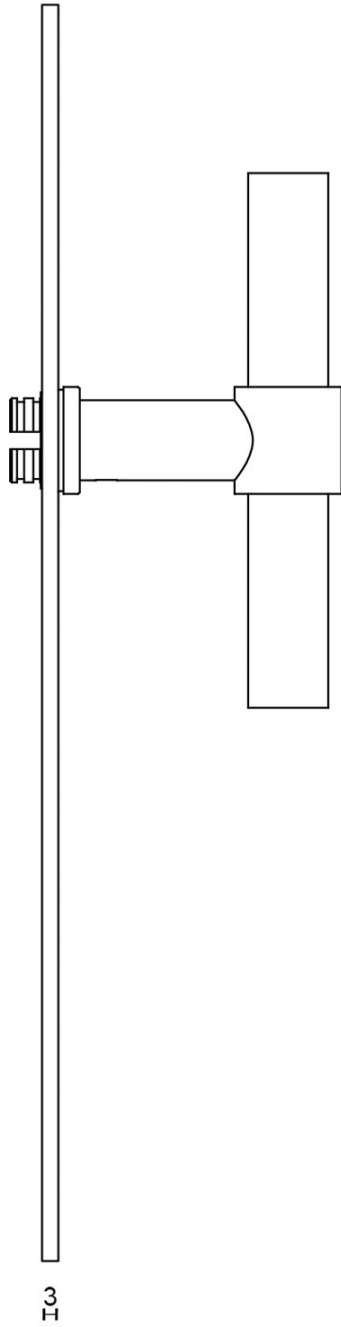

PBT15P236SFC

solid unsprung door handle on blind plate

Product information

Code: 2701D001BMXX0F

Finish: white

UNIT: Pair

Collection: ONE

Designer: Piet Boon

EAN code: 8718009211649

ONE by Piet Boon

The ONE series consists of door, window, and furniture fittings and is complemented by bathroom accessories such as soap dispensers and toilet brush holders, which serve to enrich spaces and create a harmonious whole.

Finishes

- satin stainless steel
- PVD satin black
- satin black
- white
- PVD satin gold
- bronze

235

81,5

40

3

3 ±

56