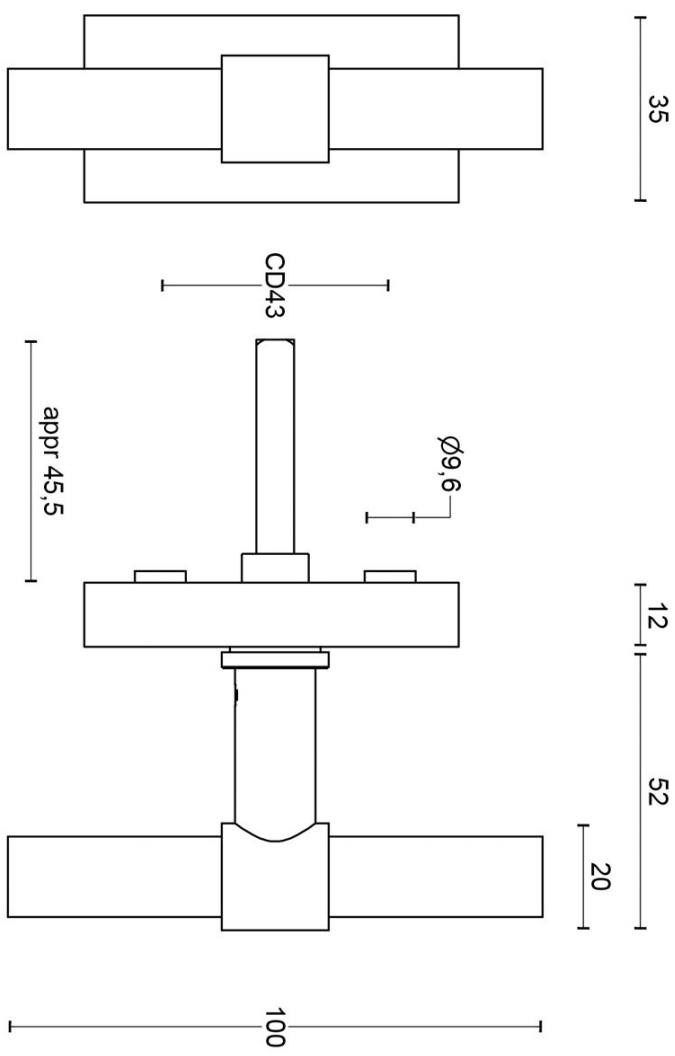

PBT15-DK

non-locking tilt and turn
window handle
stainless steel

FORMANI®		Part number:
Doc no.:	2703D001 PBT15DK V01.dwg	PBT15-DK
Drawn by:	Christian Brimbois	
Creation date:	22-3-2013	Format:
Formani Holland B.V. · Amerikalaan 55 · 6199 AE Maastricht Airport · tel: +31 (0)43 308 90 00 · www.formani.nl · info@formani.nl		A3

65