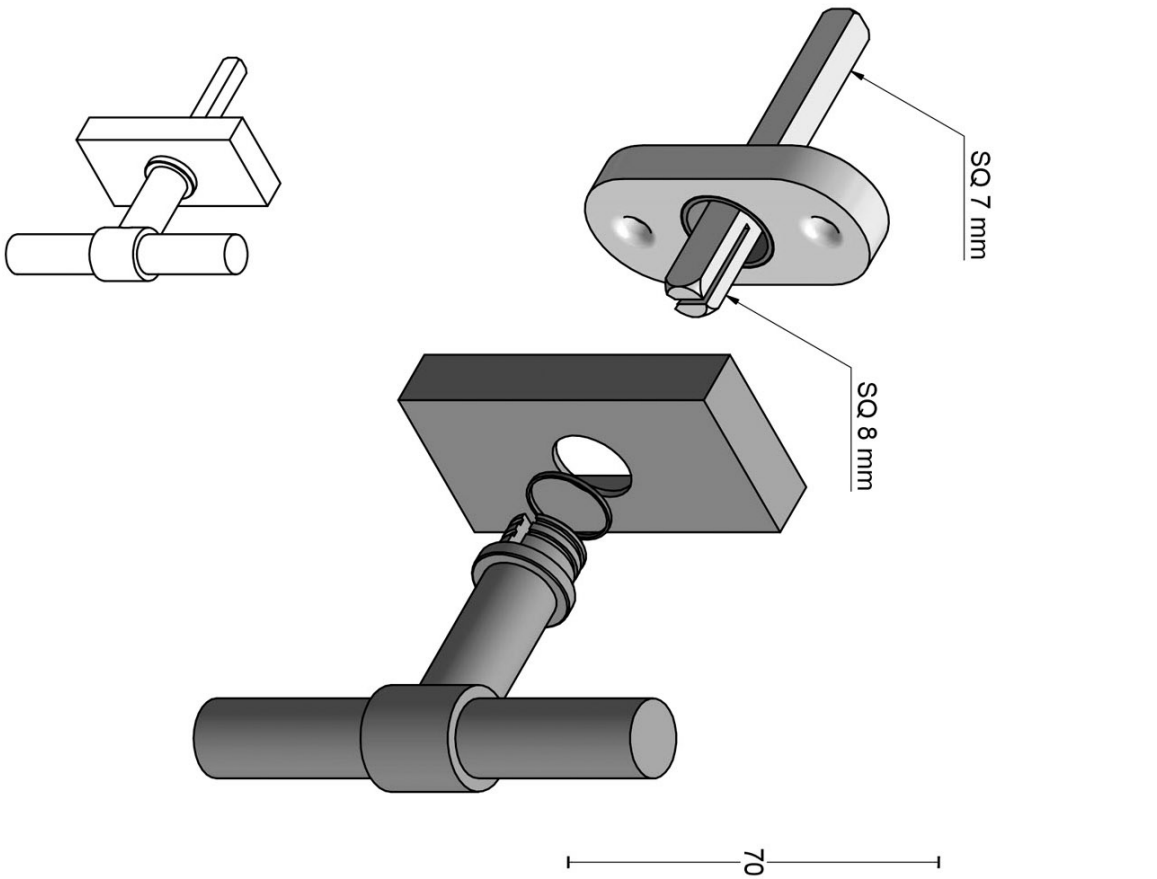

PBT15-DK

non-locking tilt and turn
window handle
stainless steel

FORMANI®		Part number:
Doc no.:	2703D001 PBT15DK V01.dwg	PBT15-DK
Drawn by:	Christian Brimbois	
Creation date:	22-3-2013	Format:
Formani Holland B.V. · Amerikalaan 55 · 6199 AE Maastricht Airport · tel: +31 (0)43 308 90 00 · www.formani.nl · info@formani.nl		A3

65