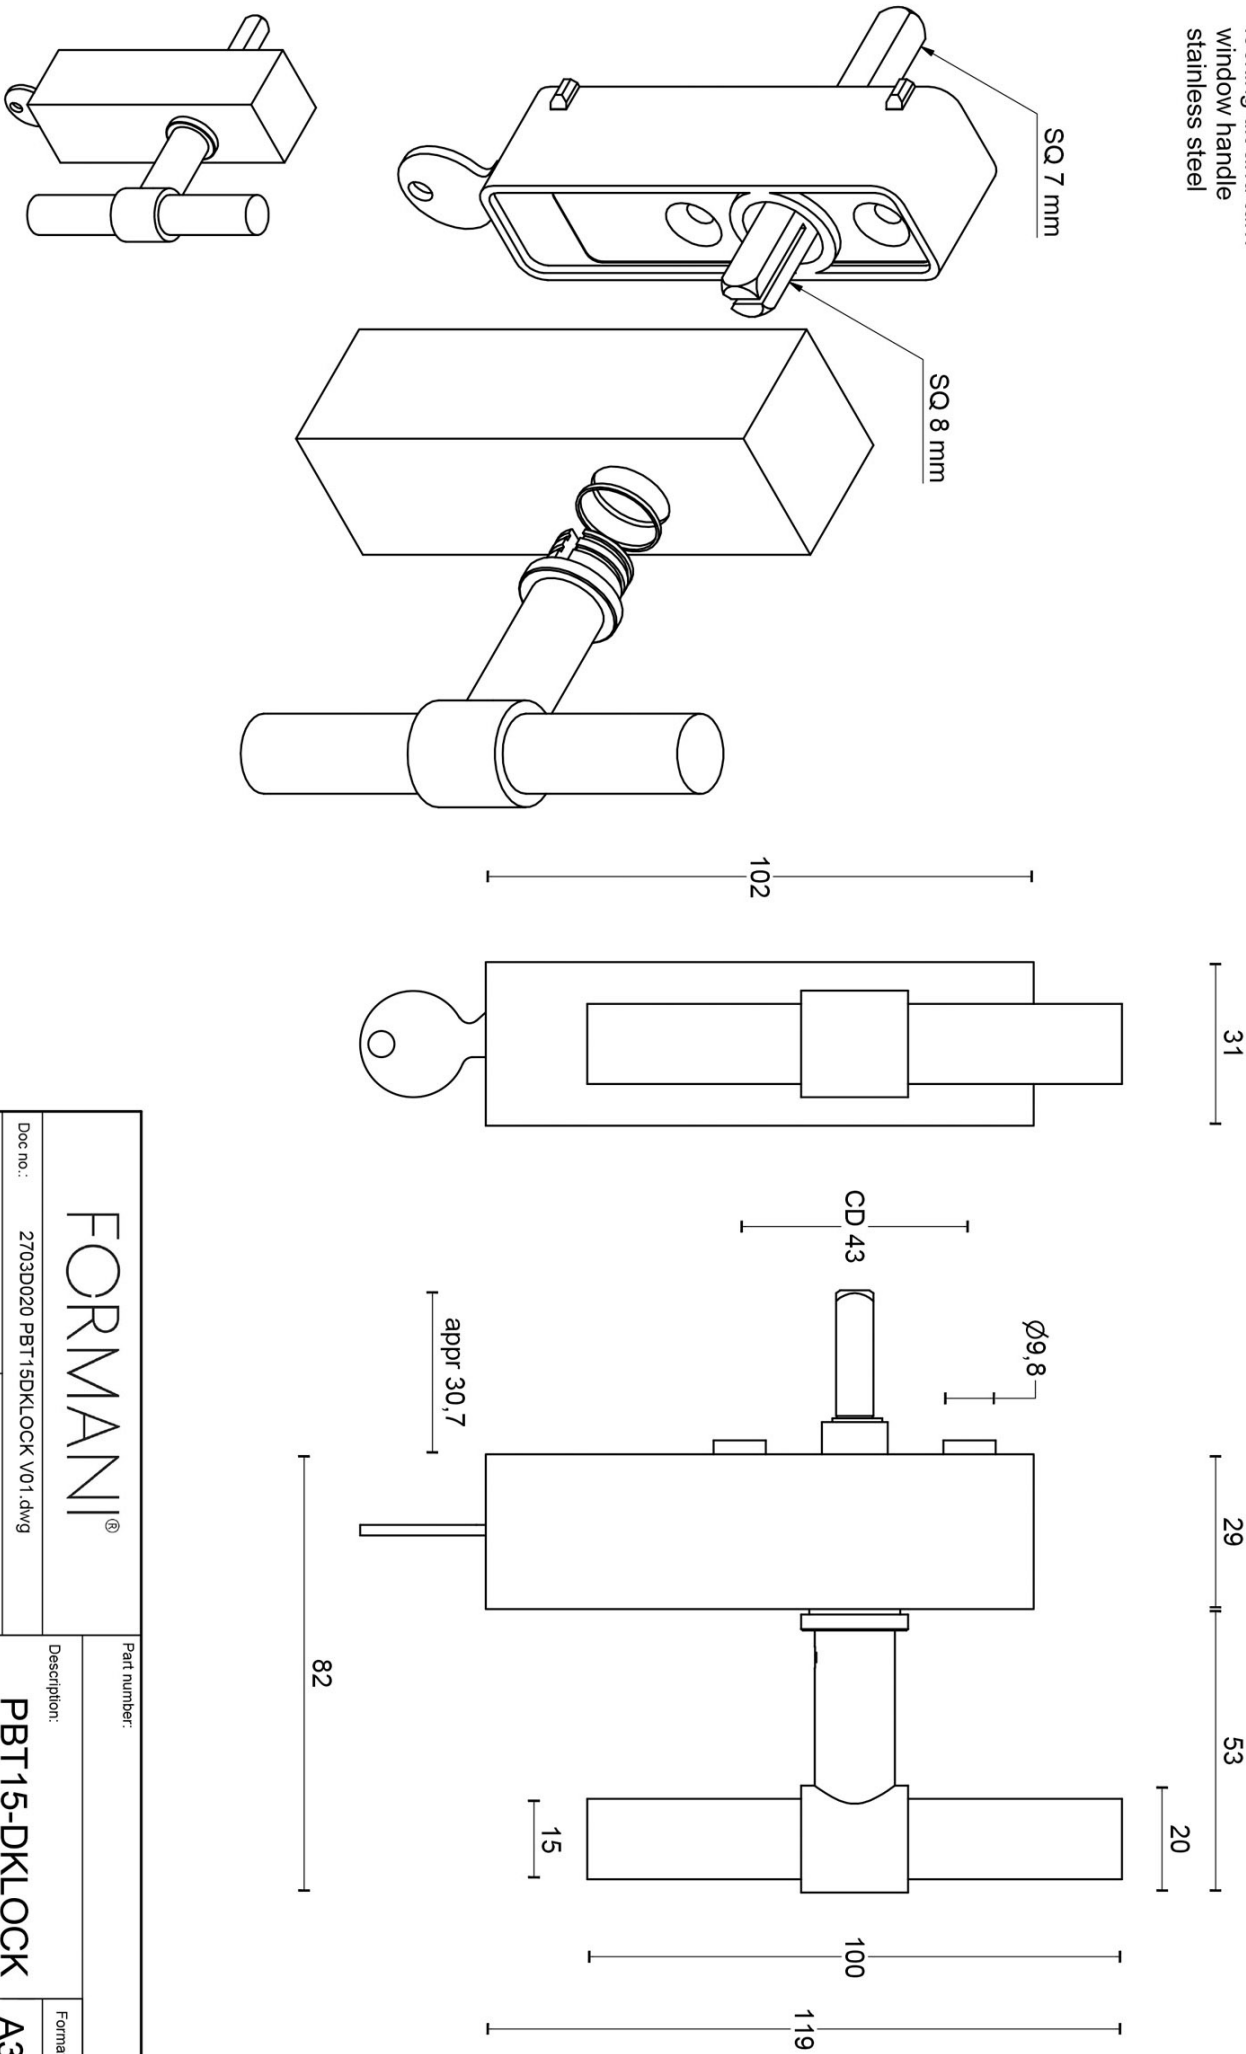

PBT15-DKLOCK

locking tilt and turn
window handle
stainless steel

FORMANI®

Part number:

Doc no.: 2703D020 PBT15DKLOCK V01.dwg

Description:

PBT15-DKLOCK

Format:

A3