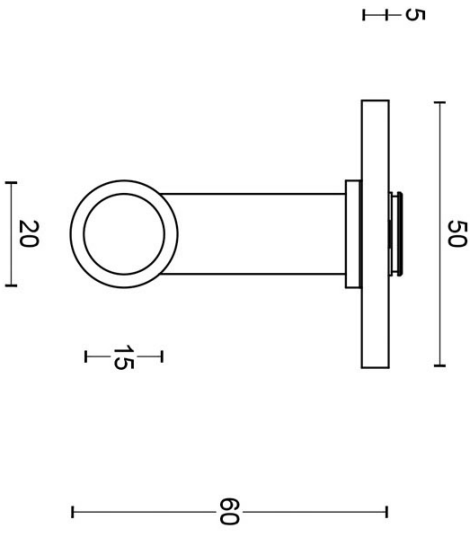

## PBT15/50

solid double sprung door handle on rose

# PBT15/50

solid sprung lever handle attached to rose  
ideal lock backset 60mm  
stainless steel

**FORMANI®**

Part number:

Doc no.: 2701D001 PBT1550D V01.dwg

Drawn by: Christian Brimbois Creation date: 5-3-2013

Description:

**PBT15/50**

Format:

**A3**