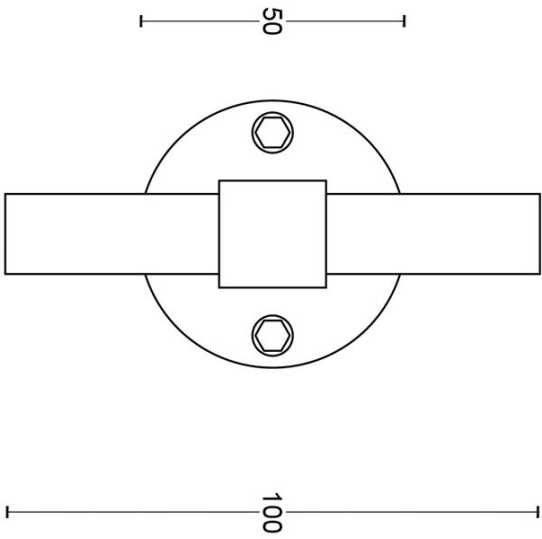

## PBT15/50

solid double sprung door handle on rose

# PBT15/50

solid sprung lever handle attached to rose  
ideal lock backset 60mm  
stainless steel

**FORMANI®**

Part number:

Doc no.: 2701D001 PBT1550D V01.dwg

Drawn by: Christian Brimbois Creation date: 5-3-2013