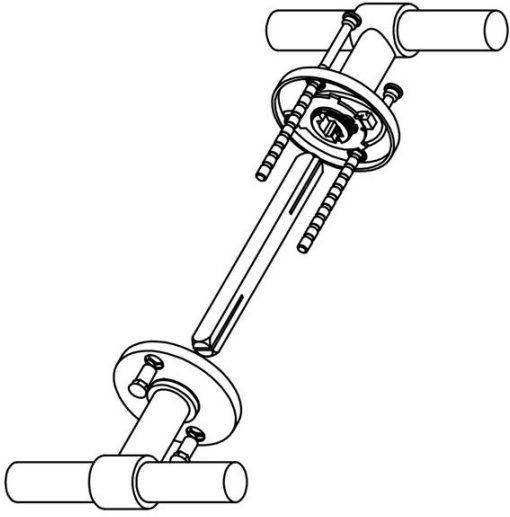

## PBT15/50

solid double sprung door handle on rose

### Product information

Code: 2701D001INXX0

Finish: satin stainless steel

UNIT: Pair

Collection: ONE

Designer: Piet Boon

EAN code: 8718009174661

### ONE by Piet Boon

The ONE series consists of door, window, and furniture fittings and is complemented by bathroom accessories such as soap dispensers and toilet brush holders, which serve to enrich spaces and create a harmonious whole.

# PBT15/50

solid sprung lever handle attached to rose  
ideal lock backset 60mm  
stainless steel

**FORMANI®**

Part number:

Doc no.: 2701D001 PBT1550D V01.dwg

Drawn by: Christian Brimbois Creation date: 5-3-2013