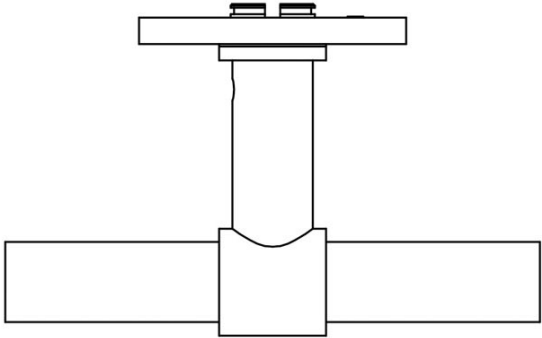

## PBT15/50

solid double sprung door handle on rose

### ONE by Piet Boon

The ONE series consists of door, window, and furniture fittings and is complemented by bathroom accessories such as soap dispensers and toilet brush holders, which serve to enrich spaces and create a harmonious whole.

# PBT15/50

solid sprung lever handle attached to rose  
ideal lock backset 60mm  
stainless steel

**FORMANI®**

Part number:

Doc no.: 2701D001 PBT1550D V01.dwg

Drawn by: Christian Brimbois Creation date: 5-3-2013