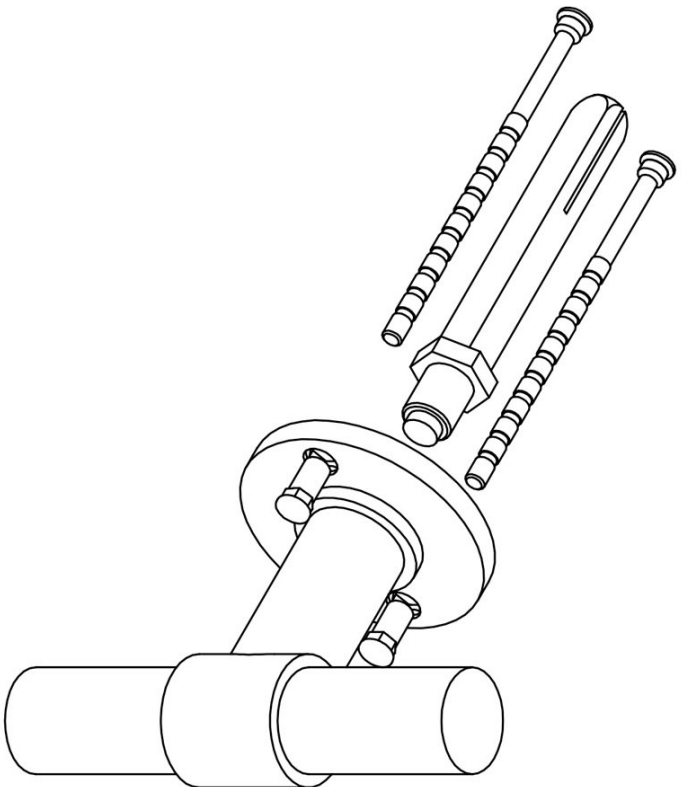

PBT100V

solid front door knob fixed on rose

Product information

Code: 2702K001INXX0

Finish: satin stainless steel

UNIT: Piece

Collection: ONE

Designer: Piet Boon

EAN code: 8718009210918

ONE by Piet Boon

The ONE series consists of door, window, and furniture fittings and is complemented by bathroom accessories such as soap dispensers and toilet brush holders, which serve to enrich spaces and create a harmonious whole.

Finishes

- satin stainless steel
- satin black
- bronze
- white
- PVD satin black
- PVD satin gold

PBT100V

solid front door knob
stainless steel AISI 316

50

38

67

FORMANI®		Part number:	
Doc no.: 2702K001 PBT100V V02.dwg		Description:	
Drawn by: Christian Brinbos		PBT100V	
Creation date: 18-11-2011		Format: A3	
Formani Holland B.V. · Amerikalaan 55 · 6199 AE Maastricht Airport · tel: +31 (0)43 308 90 00 · www.formani.nl · info@formani.nl			