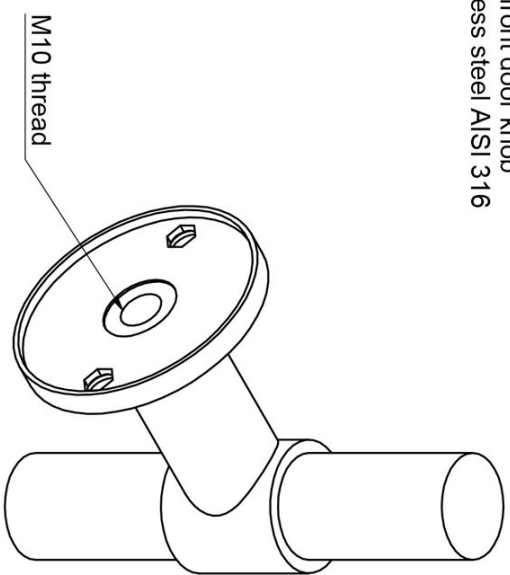

PBT100V

solid front door knob
stainless steel AISI 316