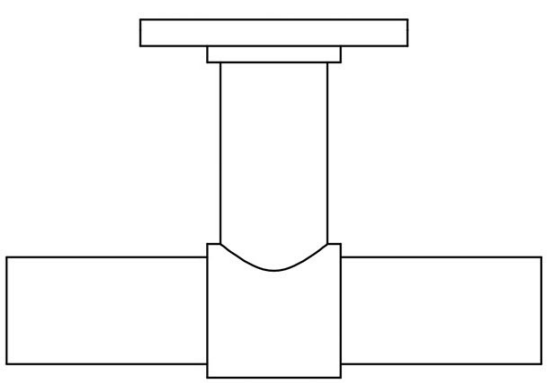

PBT100V

solid front door knob fixed on rose

Product information

Code: 2702K001INXX0

Finish: satin stainless steel

UNIT: Piece

Collection: ONE

Designer: Piet Boon

EAN code: 8718009210918

ONE by Piet Boon

The ONE series consists of door, window, and furniture fittings and is complemented by bathroom accessories such as soap dispensers and toilet brush holders, which serve to enrich spaces and create a harmonious whole.

Finishes

- satin stainless steel
- satin black
- bronze
- white
- PVD satin black
- PVD satin gold

PBT100V

solid front door knob
stainless steel AISI 316

50

38

67

FORMANI®		Part number:	
Doc no.: 2702K001 PBT100V V02.dwg		Description:	
Drawn by: Christian Brinbos		PBT100V	
Creation date: 18-11-2011		Format: A3	
Formani Holland B.V. · Amerikalaan 55 · 6199 AE Maastricht Airport · tel: +31 (0)43 308 90 00 · www.formani.nl · info@formani.nl			