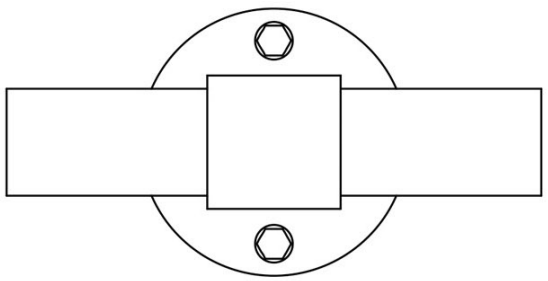

EAN code: 8718009210918

ONE by Piet Boon

The ONE series consists of door, window, and furniture fittings and is complemented by bathroom accessories such as soap dispensers and toilet brush holders, which serve to enrich spaces and create a harmonious whole.

Finishes

- satin stainless steel
- satin black
- bronze
- white
- PVD satin black
- PVD satin gold

PBT100V

solid front door knob
stainless steel AISI 316

50

38

67

FORMANI®		Part number:	
Doc no.: 2702K001 PBT100V V02.dwg		Description:	
Drawn by: Christian Brinbos		PBT100V	
Creation date: 18-11-2011		Format: A3	
Formani Holland B.V. · Amerikalaan 55 · 6199 AE Maastricht Airport · tel: +31 (0)43 308 90 00 · www.formani.nl · info@formani.nl			