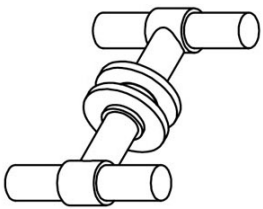

PBT100G

set solid knobs for glass door fixed on rose

Product information

Code: 2702K001INXX7

Finish: satin stainless steel

UNIT: Set

Collection: ONE

Designer: Piet Boon

EAN code: 8718009182352

ONE by Piet Boon

The ONE series consists of door, window, and furniture fittings and is complemented by bathroom accessories such as soap dispensers and toilet brush holders, which serve to enrich spaces and create a harmonious whole.

Finishes

- satin stainless steel
- satin black
- bronze
- white

PBT100G

set of solid knobs for glass door
fixed on rose
stainless steel

attention, dimension can also be 3 mm

| | | |
|--|--------------------------|----------------|
| FORMANI® | | Part number: |
| Doc no.: | 2702K001 PBT100G V02.dwg | Description: |
| Drawn by: | Christian Brinbois | PBT100G |
| Creation date: | 25-3-2013 | Format: |
| Formani Holland B.V. · Amerikalaan 55 · 6199 AE Maastricht Airport · tel: +31 (0)43 308 90 00 · www.formani.nl · info@formani.nl | | A3 |