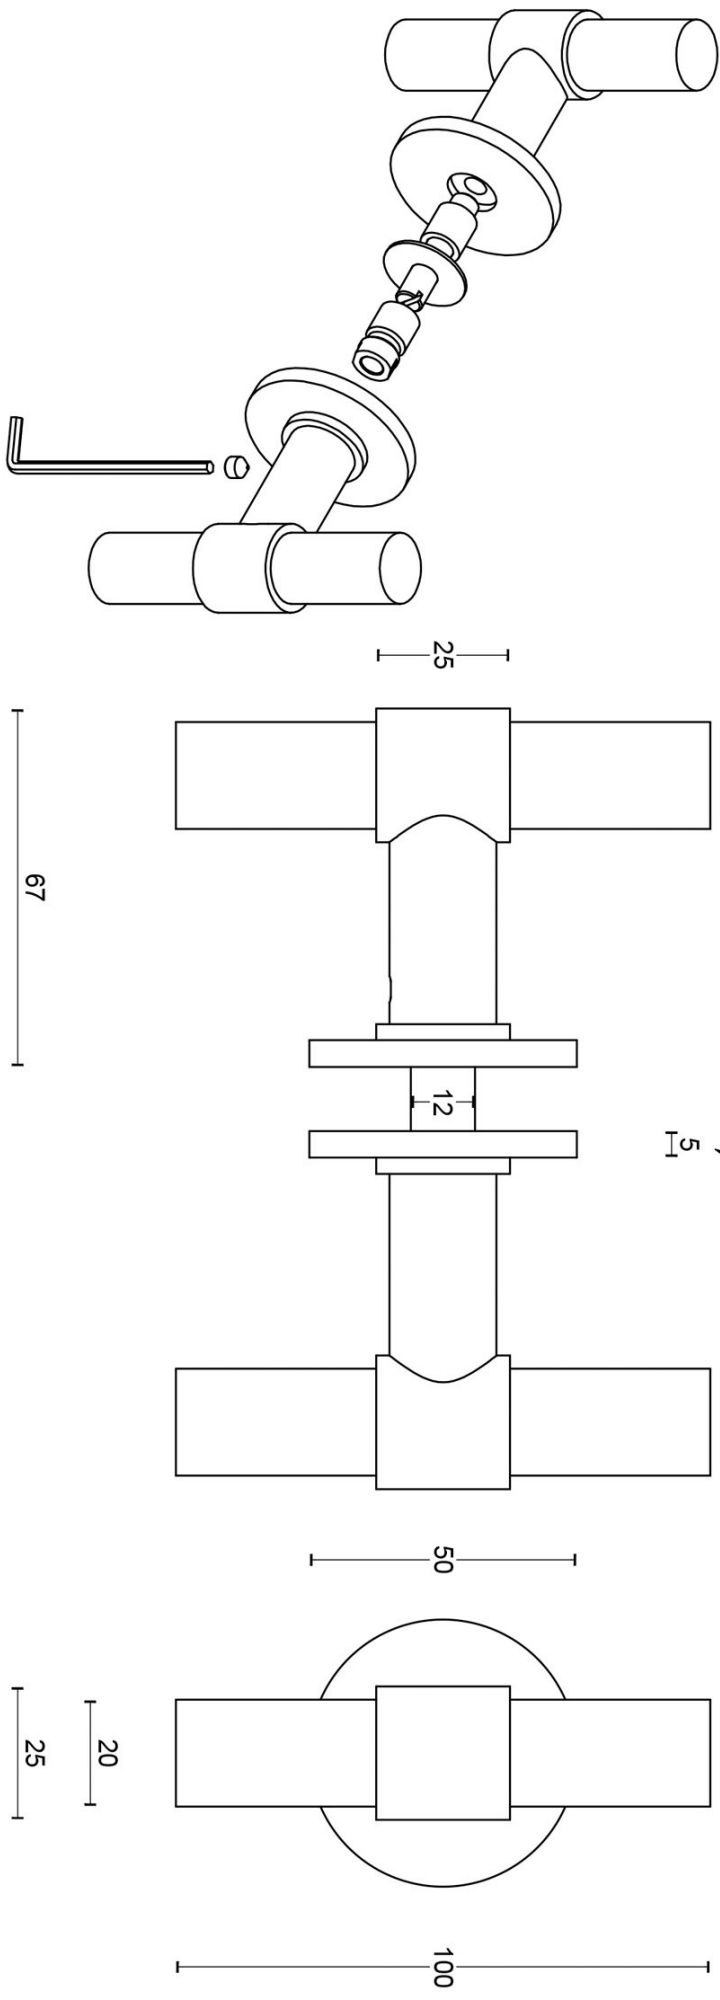

PBT100G

set solid knobs for glass door fixed on rose

Product information

Code: 2702K001INXX7

Finish: satin stainless steel

UNIT: Set

Collection: ONE

Designer: Piet Boon

EAN code: 8718009182352

ONE by Piet Boon

The ONE series consists of door, window, and furniture fittings and is complemented by bathroom accessories such as soap dispensers and toilet brush holders, which serve to enrich spaces and create a harmonious whole.

Finishes

- satin stainless steel
- satin black
- bronze
- white

PBT100G

set of solid knobs for glass door
fixed on rose
stainless steel

attention, dimension can also be 3 mm

| | | |
|--|--------------------------|----------------|
| FORMANI® | | Part number: |
| Doc no.: | 2702K001 PBT100G V02.dwg | Description: |
| Drawn by: | Christian Brinbois | PBT100G |
| Creation date: | 25-3-2013 | Format: |
| Formani Holland B.V. · Amerikalaan 55 · 6199 AE Maastricht Airport · tel: +31 (0)43 308 90 00 · www.formani.nl · info@formani.nl | | A3 |