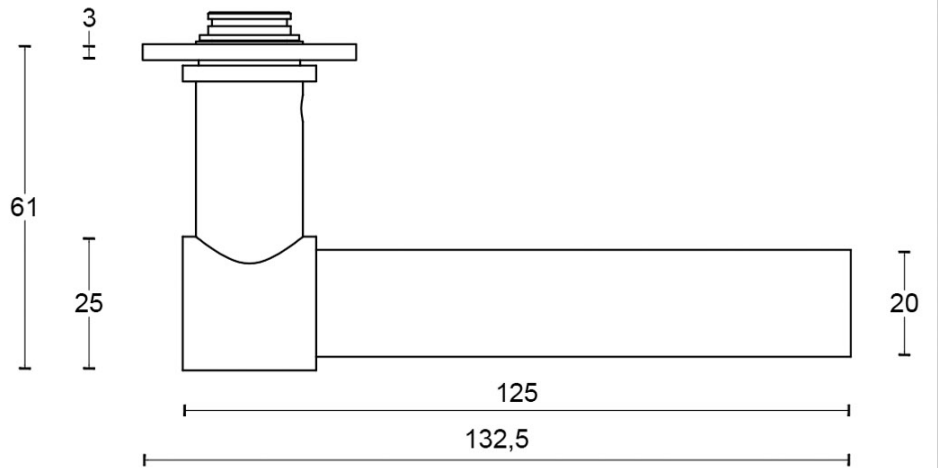

FORMANI®		Part number:			
		Description:			
Doc no.:	2701D014 PBL20XLP236SFC V01.dwg	Format: A3			
Drawn by:	Christian Brimbois			Creation date:	5-9-2017
FORMANI HOLLAND B.V. EUROPALAAN 12 6199 AB MAASTRICHT-AIRPORT NL T +31 (0)43 308 90 00 INFO@FORMANI.COM FORMANI.COM