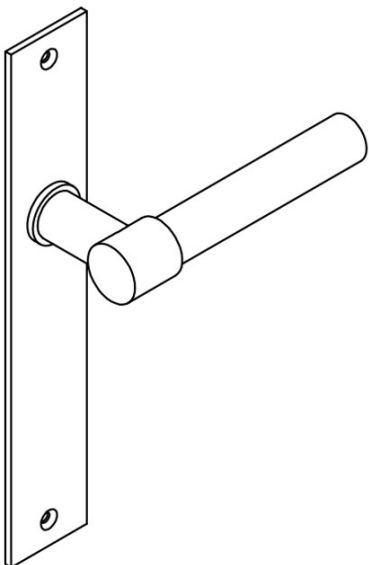

FORMANI®		Part number:			
		Description:			
Doc no.:	2701D014 PBL20XLP236SFC V01.dwg	Format: A3			
Drawn by:	Christian Brimbois			Creation date:	5-9-2017
FORMANI HOLLAND B.V. EUROPALAAN 12 6199 AB MAASTRICHT-AIRPORT NL T +31 (0)43 308 90 00 INFO@FORMANI.COM FORMANI.COM