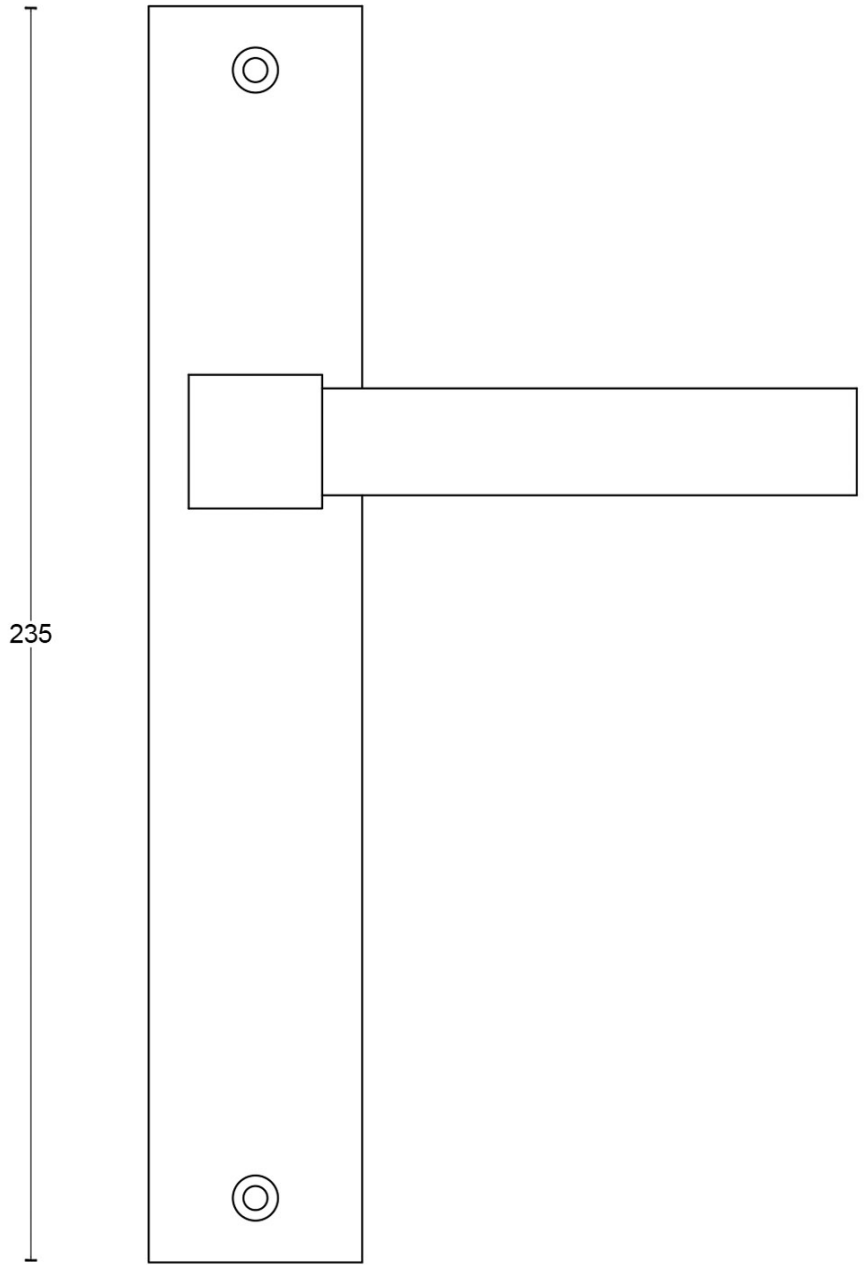

FORMANI®		Part number:			
		Description:			
Doc no.:	2701D014 PBL20XLP236SFC V01.dwg	Format: A3			
Drawn by:	Christian Brimbois			Creation date:	5-9-2017
FORMANI HOLLAND B.V. EUROPALAAN 12 6199 AB MAASTRICHT-AIRPORT NL T +31 (0)43 308 90 00 INFO@FORMANI.COM FORMANI.COM