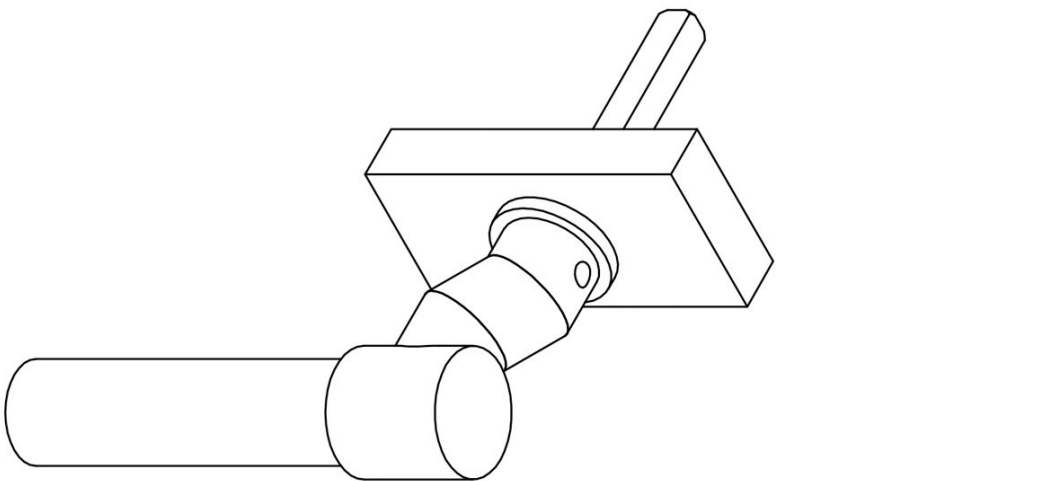

PBL20F-DK

non-locking tilt and turn
window handle
stainless steel

70