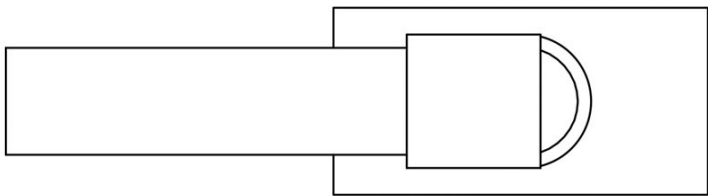

Finishes

- satin stainless steel
- satin black
- white

PBL20F-DK

non-locking tilt and turn
window handle
stainless steel

70

35

SQ 7 mm spindle

Ø9,6