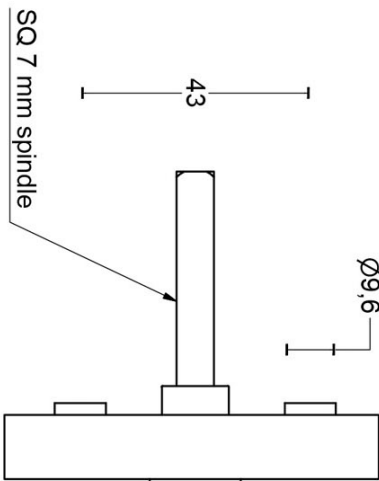

Finishes

- satin stainless steel
- satin black
- white

PBL20F-DK

non-locking tilt and turn
window handle
stainless steel

70

35

SQ 7 mm spindle

Ø9,6