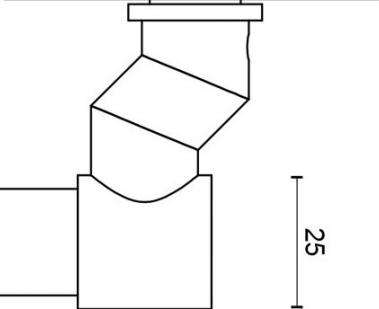

25

100

131

20 70