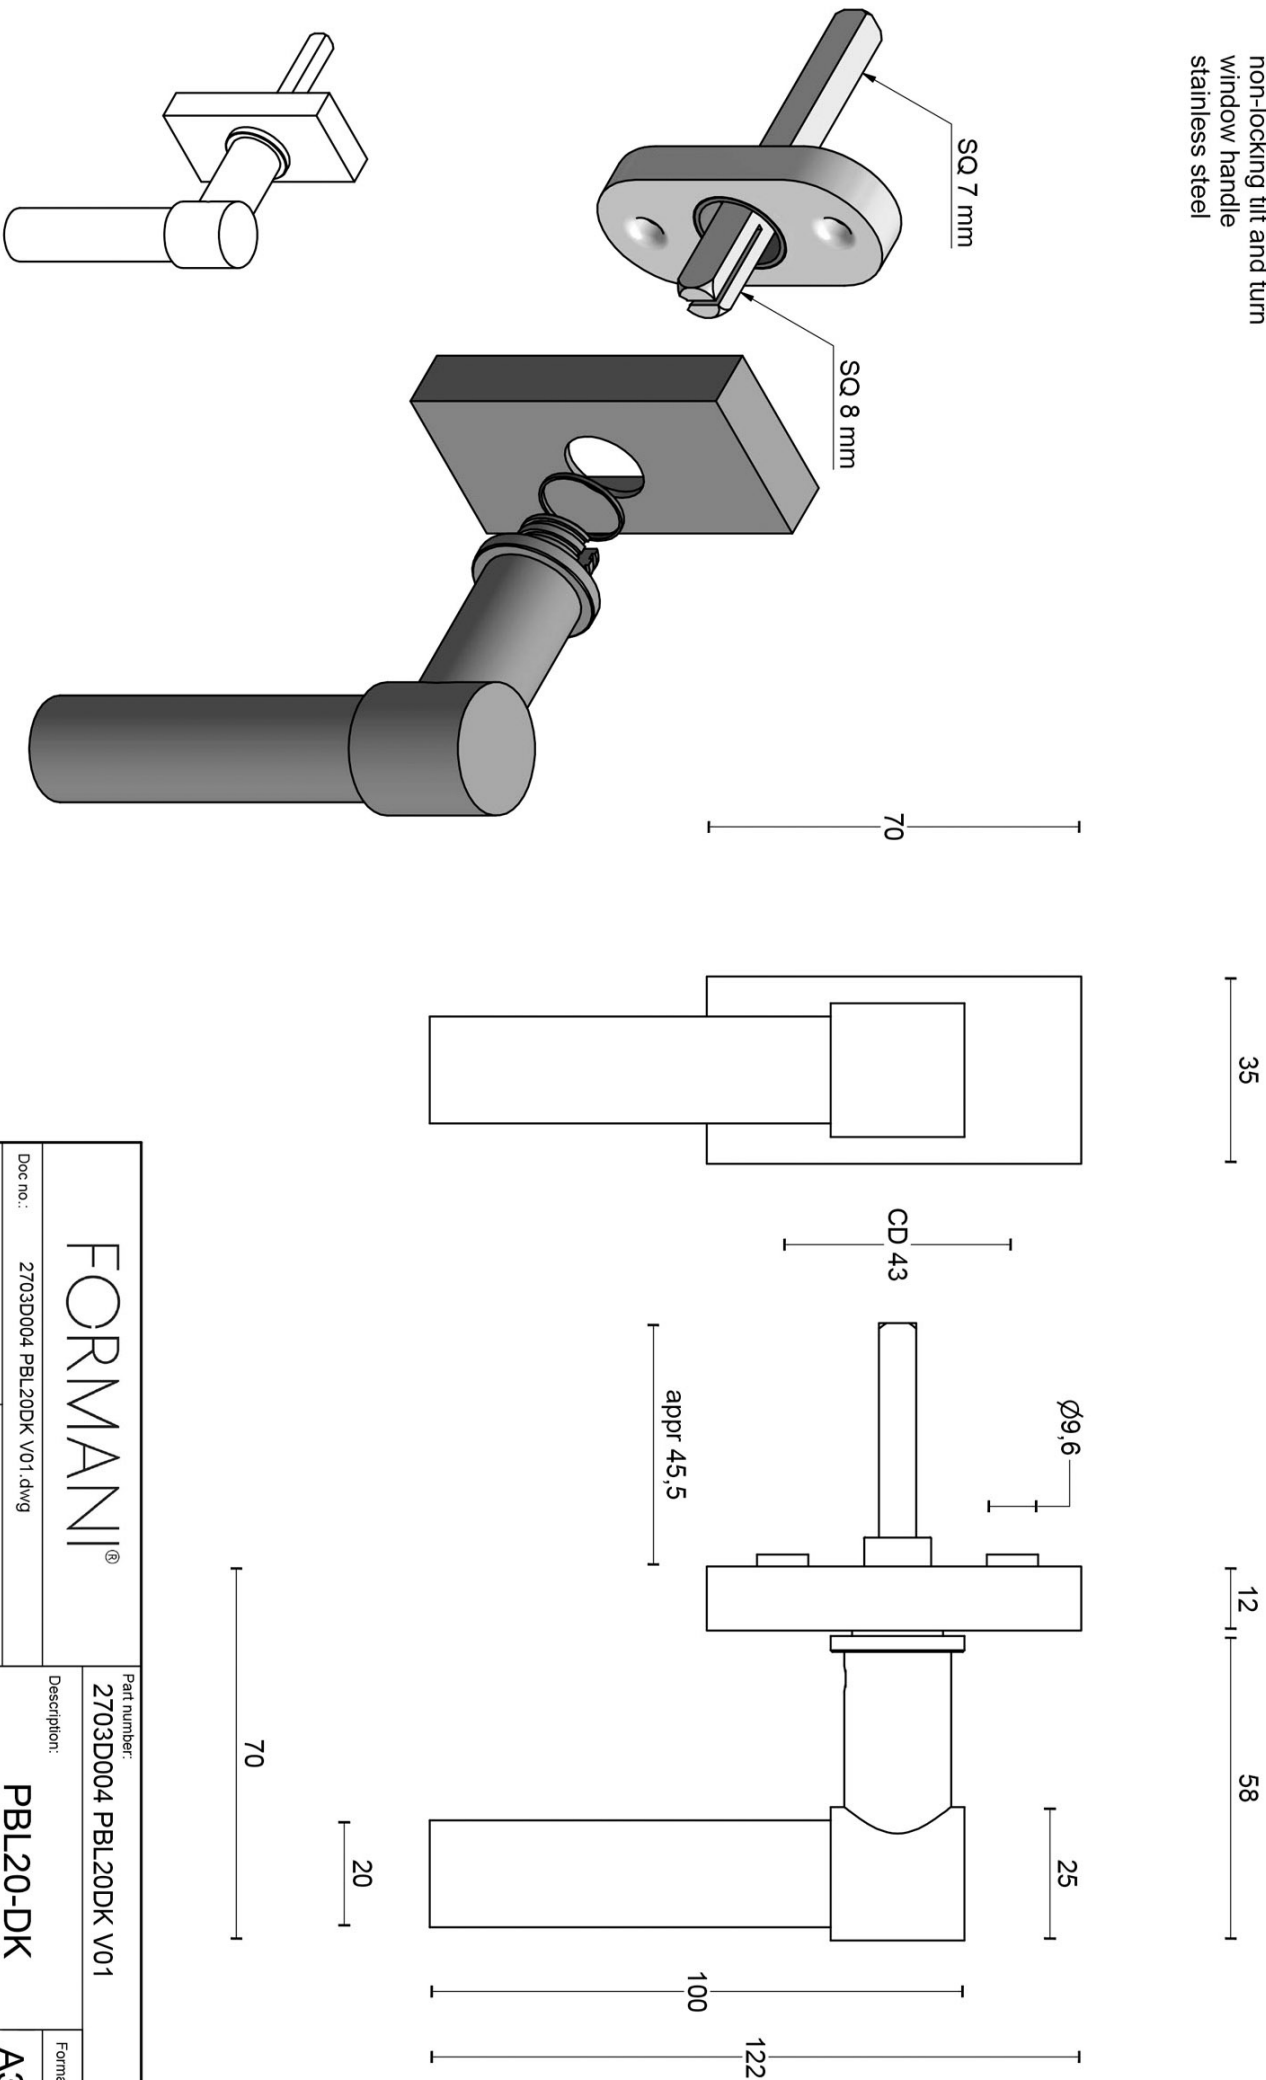

PBL20-DK

non-locking tilt and turn window handle

Product information

Code: 2703D004INXX0

Finish: satin stainless steel

UNIT: Piece

Collection: ONE

Designer: Piet Boon

EAN code: 8718009164761

ONE by Piet Boon

The ONE series consists of door, window, and furniture fittings and is complemented by bathroom accessories such as soap dispensers and toilet brush holders, which serve to enrich spaces and create a harmonious whole.

Finishes

- satin stainless steel
- satin black
- bronze
- white
- PVD satin black
- PVD satin gold

PBL20-DK

non-locking tilt and turn
window handle
stainless steel

FORMANI®		Part number:	2703D004 PBL20DK V01	
Doc no.:	2703D004 PBL20DK V01.dwg	Description:	PBL20-DK	
Drawn by:	Christian Brimbois	Creation date:	22-3-2013	
Formani Holland B.V. · Amerikalaan 55 · 6199 AE Maastricht Airport · tel: +31 (0)43 308 90 00 · www.formani.nl · info@formani.nl		Format:	A3	