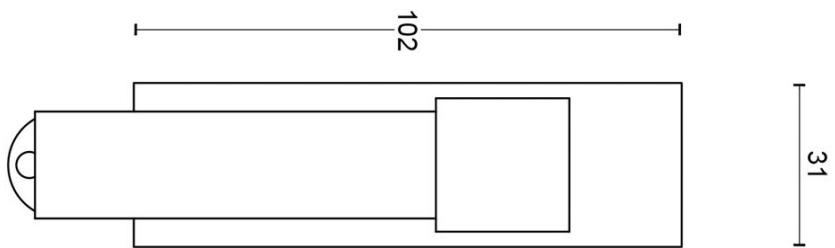

PBL20-DKLOCK

locking tilt and turn
window handle
stainless steel

FORMANI®

Part number:

Doc no.: 2703D023 PBL20DKLOCK V01.dwg

Drawn by: Christian Brimbois Creation date: 22-3-2013

Description:

PBL20-DKLOCK

Format:

A3