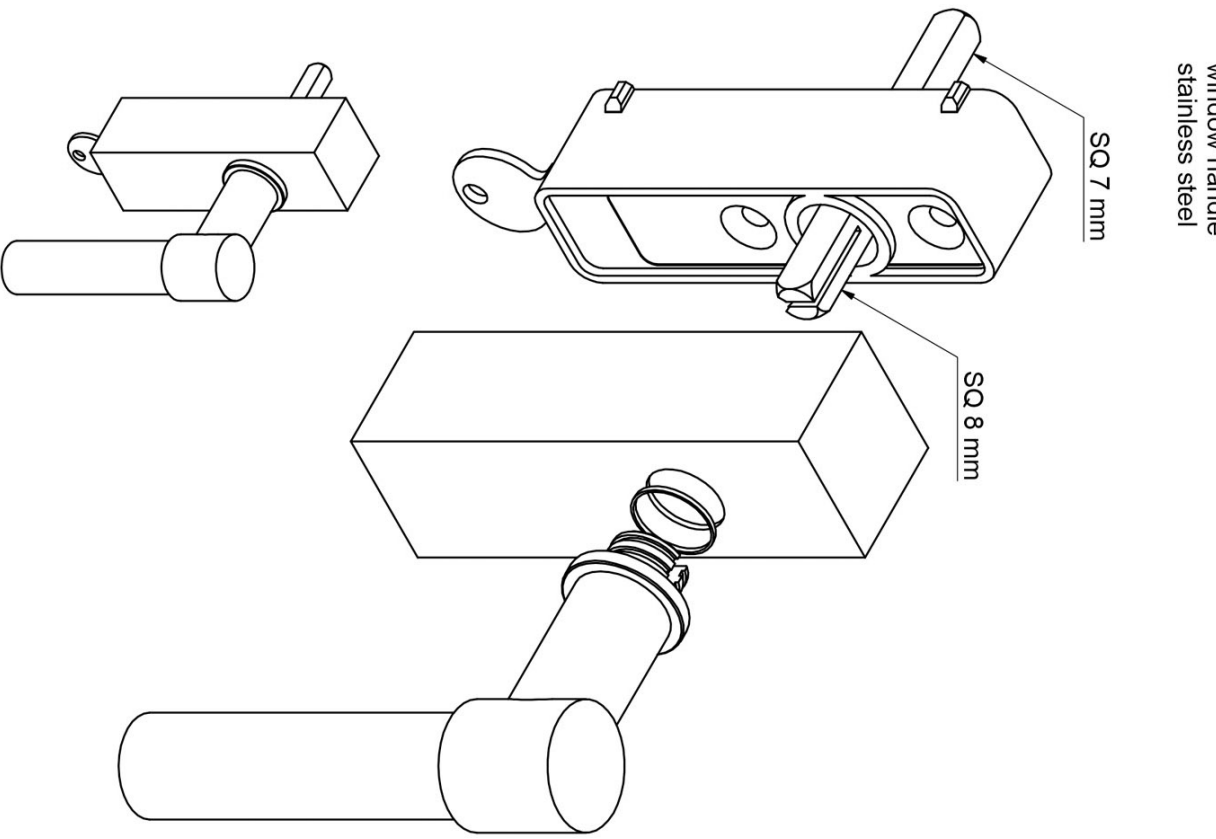

PBL20-DKLOCK

locking tilt and turn window handle

Product information

Code: 2703D023INXX0

Finish: satin stainless steel

UNIT: Piece

Collection: ONE

Designer: Piet Boon

EAN code: 8718009164808

ONE by Piet Boon

The ONE series consists of door, window, and furniture fittings and is complemented by bathroom accessories such as soap dispensers and toilet brush holders, which serve to enrich spaces and create a harmonious whole.

Finishes

- satin stainless steel
- satin black
- bronze
- white
- PVD satin black
- PVD satin gold

PBL20-DKLOCK

locking tilt and turn
window handle
stainless steel

FORMANI®

Part number:

Doc no.: 2703D023 PBL20DKLOCK V01.dwg