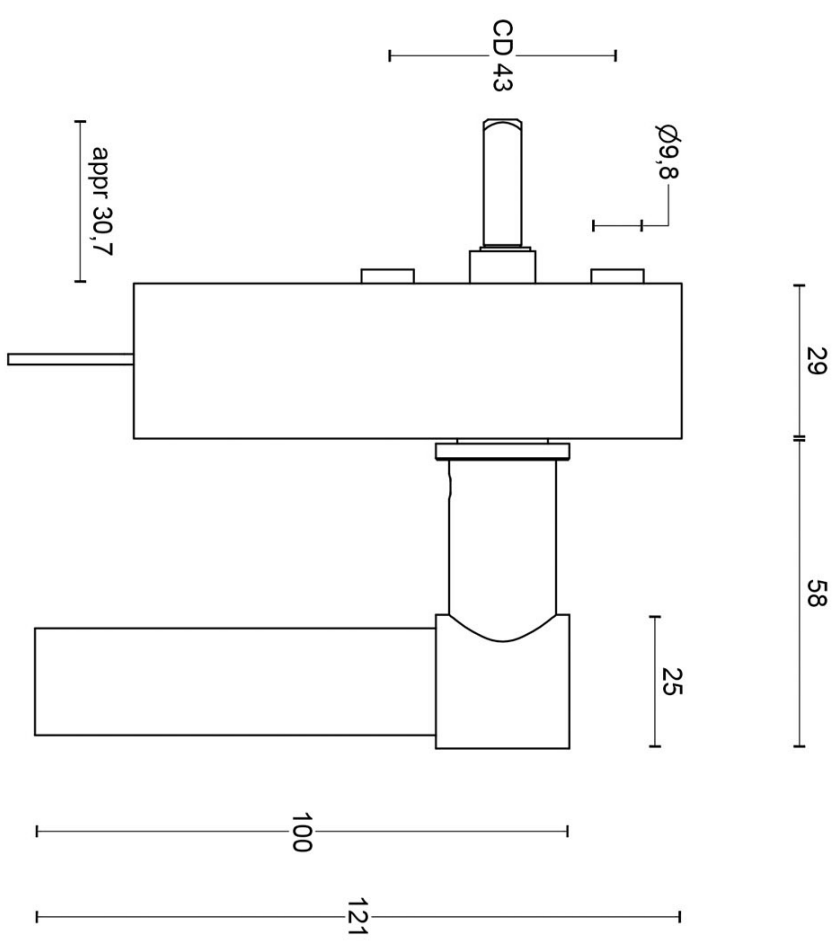

PBL20-DKLOCK

locking tilt and turn window handle

Product information

Code: 2703D023INXX0

Finish: satin stainless steel

UNIT: Piece

Collection: ONE

Designer: Piet Boon

EAN code: 8718009164808

ONE by Piet Boon

The ONE series consists of door, window, and furniture fittings and is complemented by bathroom accessories such as soap dispensers and toilet brush holders, which serve to enrich spaces and create a harmonious whole.

Finishes

- satin stainless steel
- satin black
- bronze
- white
- PVD satin black
- PVD satin gold

PBL20-DKLOCK

locking tilt and turn
window handle
stainless steel

FORMANI®

Part number:

Doc no.: 2703D023 PBL20DKLOCK V01.dwg