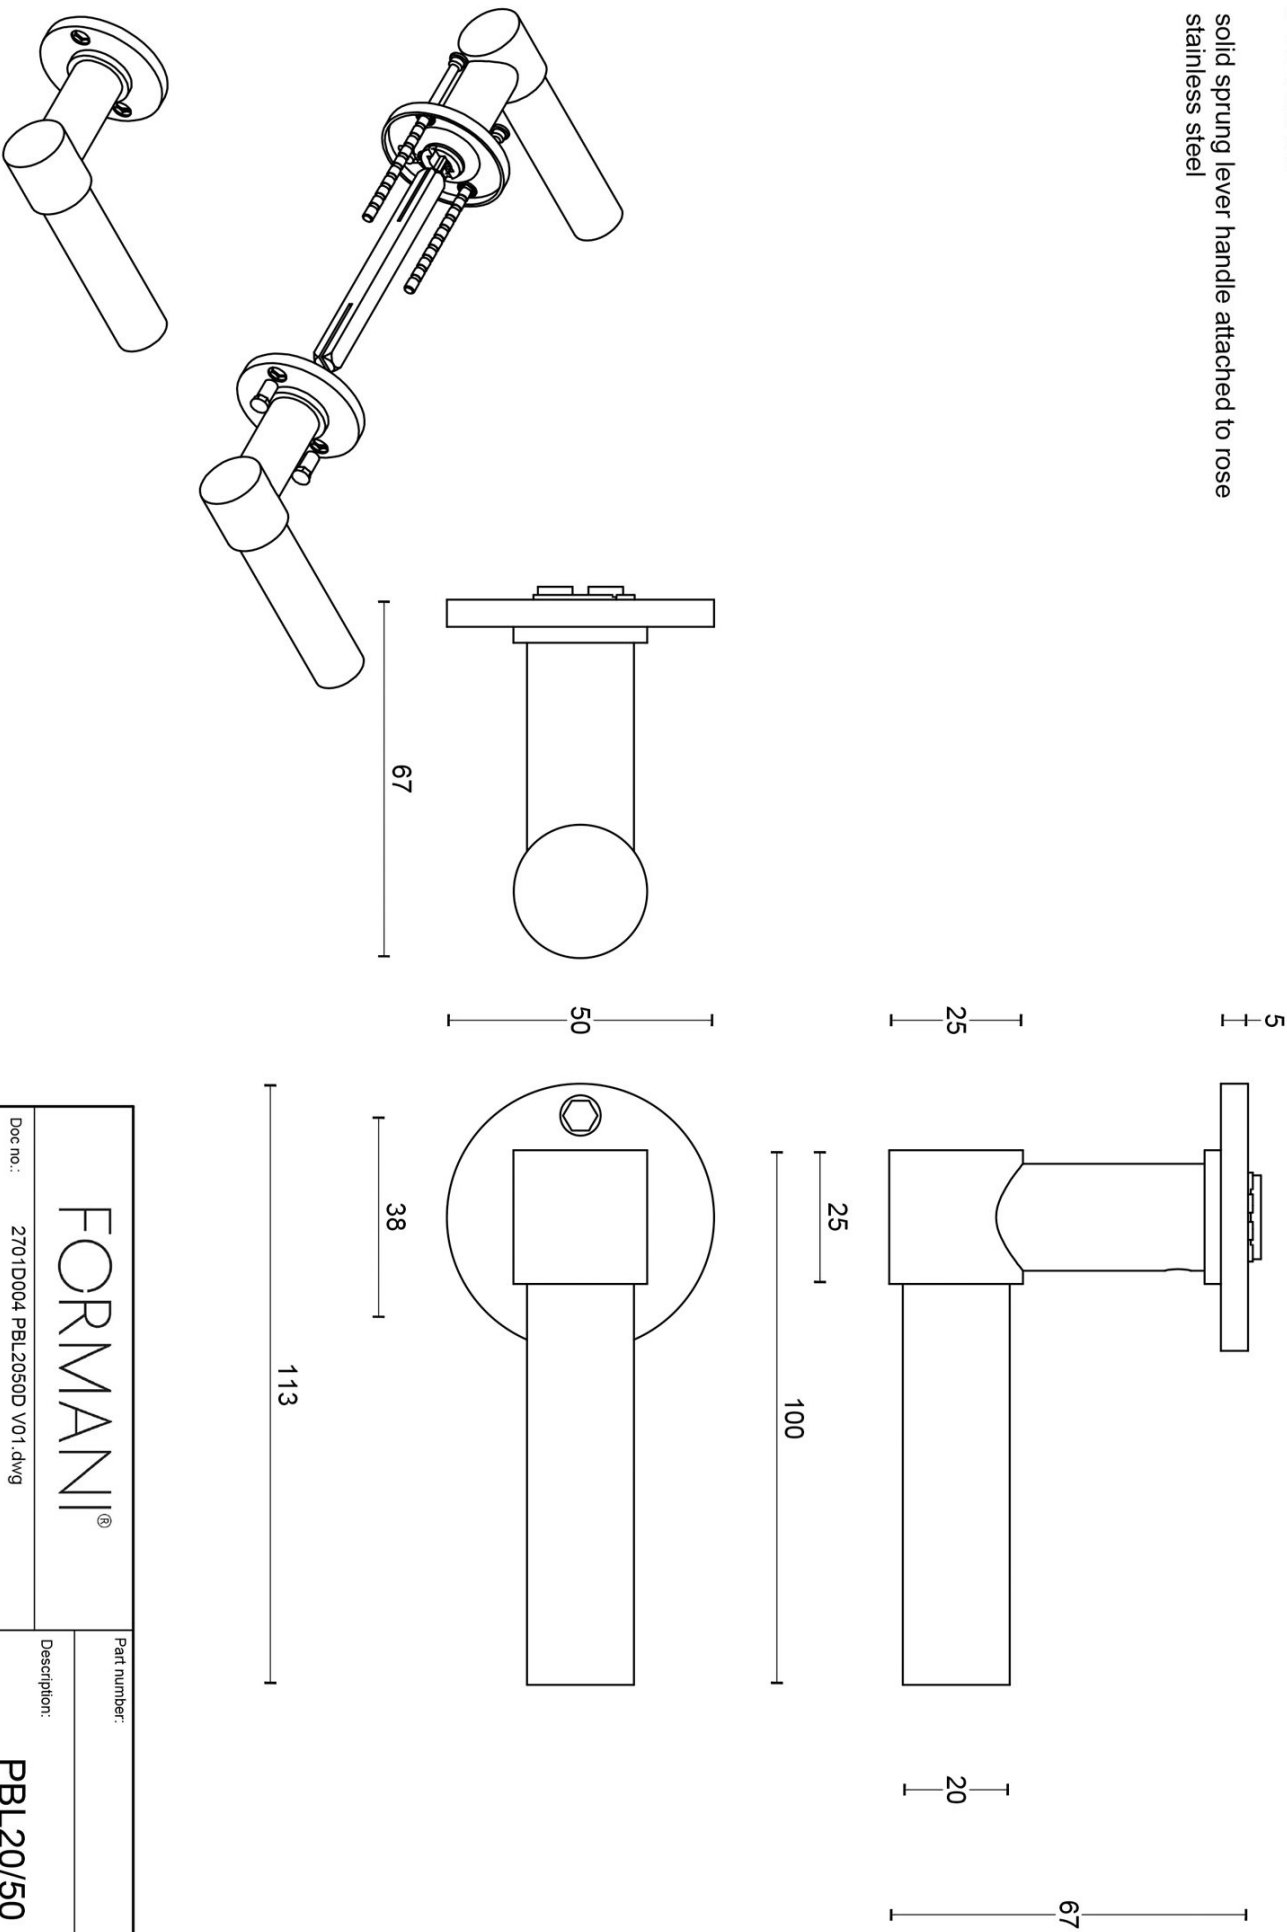

PBL20/50

solid double sprung door handle on rose

Product information

Code: 2701D004INXX0

Finish: satin stainless steel

UNIT: Pair

Collection: ONE

Designer: Piet Boon

EAN code: 8718009174692

ONE by Piet Boon

The ONE series consists of door, window, and furniture fittings and is complemented by bathroom accessories such as soap dispensers and toilet brush holders, which serve to enrich spaces and create a harmonious whole.

Finishes

- satin stainless steel
- satin black
- bronze
- white
- PVD satin black
- PVD satin gold

PBL20/50

solid sprung lever handle attached to rose
stainless steel

FORMANI®		Part number:
Doc no.:	2701D004 PBL2050D V01.dwg	Description:
Drawn by:	Christian Brimbois	PBL20/50
Creation date:	5-3-2013	Format:
Formani Holland B.V. · Amerikalaan 55 · 6199 AE Maastricht Airport · tel: +31 (0)43 308 90 00 · www.formani.nl · info@formani.nl		A3