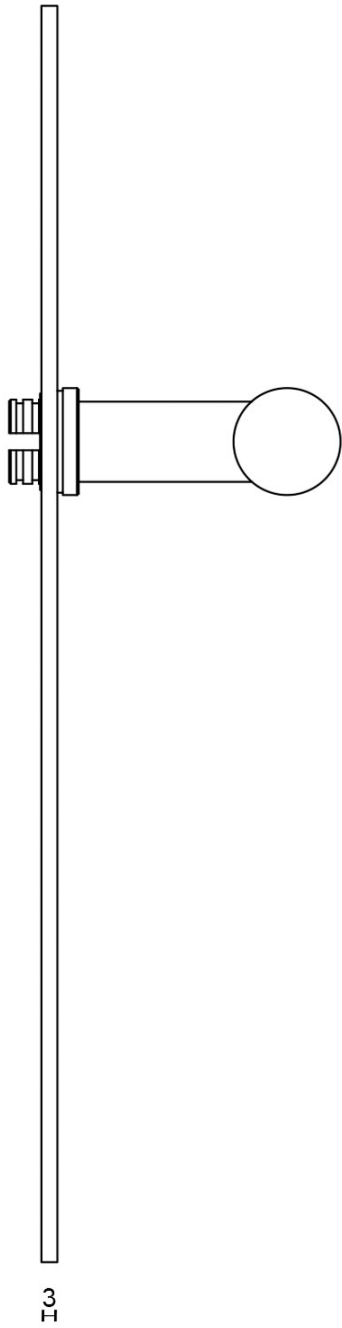

## PBL15XLP236SFC

solid unsprung door handle on blind plate

### Product information

Code: 2701D012INXX0F

Finish: satin stainless steel

UNIT: Pair

Collection: ONE

Designer: Piet Boon

EAN code: 8718009211816

### ONE by Piet Boon

The ONE series consists of door, window, and furniture fittings and is complemented by bathroom accessories such as soap dispensers and toilet brush holders, which serve to enrich spaces and create a harmonious whole.

### Finishes

- satin stainless steel
- satin black
- bronze
- white
- PVD satin black
- PVD satin gold

<b>FORMANI®</b>		Part number:	
		Description:	
Doc no.: 2701D012 PBL15XLP236SFC V01.dwg	PBL15XLP236SFC		Format: A3
Drawn by: Christian Brimbois	Creation date: 17-6-2016		
FORMANI HOLLAND B.V. EUROPALAAN 12 6199 AB MAASTRICHT-AIRPORT NL T +31 (0)43 308 90 00 INFO@FORMANI.COM FORMANI.COM			