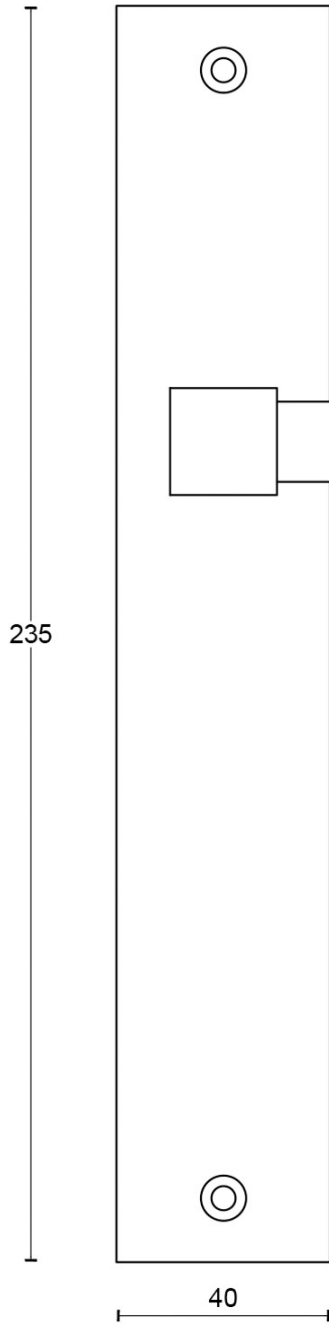

## PBL15XLP236SFC

solid unsprung door handle on blind plate

### Product information

Code: 2701D012INXX0F

Finish: satin stainless steel

UNIT: Pair

Collection: ONE

Designer: Piet Boon

EAN code: 8718009211816

### ONE by Piet Boon

The ONE series consists of door, window, and furniture fittings and is complemented by bathroom accessories such as soap dispensers and toilet brush holders, which serve to enrich spaces and create a harmonious whole.

### Finishes

- satin stainless steel
- satin black
- bronze
- white
- PVD satin black
- PVD satin gold

<b>FORMANI®</b>		Part number:	
		Description:	
Doc no.: 2701D012 PBL15XLP236SFC V01.dwg	PBL15XLP236SFC		Format: A3
Drawn by: Christian Brimbois	Creation date: 17-6-2016		
FORMANI HOLLAND B.V. EUROPALAAN 12 6199 AB MAASTRICHT-AIRPORT NL T +31 (0)43 308 90 00 INFO@FORMANI.COM FORMANI.COM			