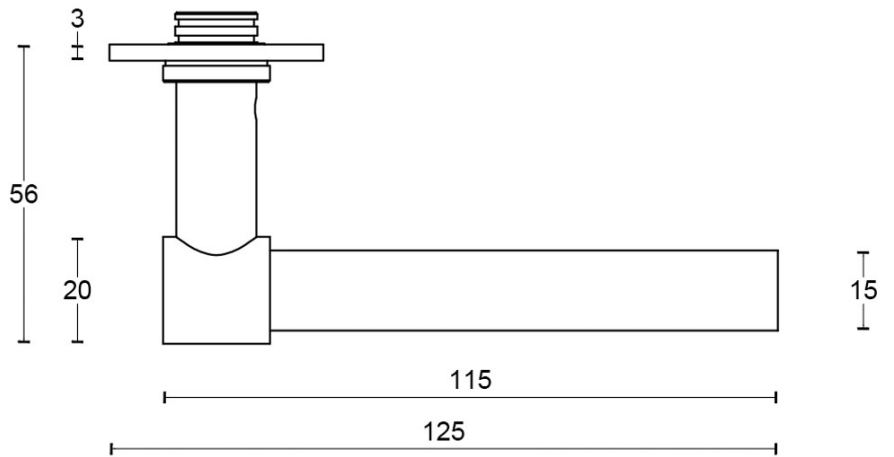

FORMANI®		Part number:	
		Description:	
Doc no.: 2701D012 PBL15XLP236SFC V01.dwg	PBL15XLP236SFC		Format: A3
Drawn by: Christian Brimbois	Creation date: 17-6-2016		
FORMANI HOLLAND B.V. EUROPALAAN 12 6199 AB MAASTRICHT-AIRPORT NL T +31 (0)43 308 90 00 INFO@FORMANI.COM FORMANI.COM