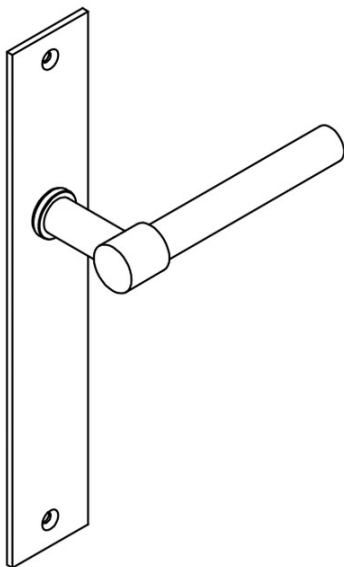

FORMANI®		Part number:	
		Description:	
Doc no.: 2701D012 PBL15XLP236SFC V01.dwg	PBL15XLP236SFC		Format: A3
Drawn by: Christian Brimbois	Creation date: 17-6-2016		
FORMANI HOLLAND B.V. EUROPALAAN 12 6199 AB MAASTRICHT-AIRPORT NL T +31 (0)43 308 90 00 INFO@FORMANI.COM FORMANI.COM