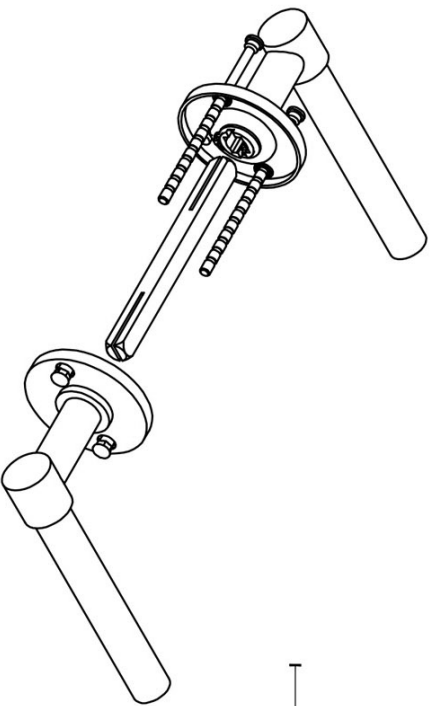

## PBL15XL/50

solid double sprung door handle on rose

### Product information

Code: 2701D012INXX0

Finish: satin stainless steel

UNIT: Pair

Collection: ONE

Designer: Piet Boon

EAN code: 8718009185513

### ONE by Piet Boon

The ONE series consists of door, window, and furniture fittings and is complemented by bathroom accessories such as soap dispensers and toilet brush holders, which serve to enrich spaces and create a harmonious whole.

# PBL15XL/50

solid sprung lever handle attached to rose  
stainless steel

<b>FORMANI®</b>		Part number:	
Doc no.:	2701D012 PBL15XL 50 V01.dwg	Description:	
Drawn by:	Christian Brinbois	Creation date:	25-3-2013
Formani Holland B.V. · Amerikalaan 55 · 6199 AE Maastricht Airport · tel: +31 (0)43 308 90 00 · www.formani.nl · info@formani.nl		<b>PBL15XL/50</b>	Format:
			<b>A3</b>