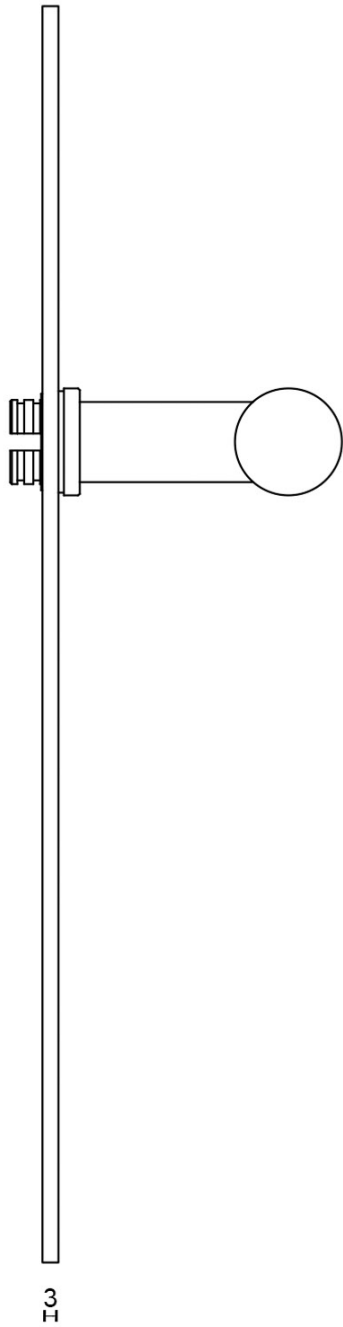

PBL15P236SFC

solid unsprung door handle on blind plate

Product information

Code: 2701D002INXX0F

Finish: satin stainless steel

UNIT: Pair

Collection: ONE

Designer: Piet Boon

EAN code: 8718009167083

ONE by Piet Boon

The ONE series consists of door, window, and furniture fittings and is complemented by bathroom accessories such as soap dispensers and toilet brush holders, which serve to enrich spaces and create a harmonious whole.

Finishes

- satin stainless steel
- PVD satin black
- satin black
- bronze
- white
- PVD satin gold

<h1>FORMANI</h1>		Part number:	
		Description:	
Doc no.:	2701D002 PBL15P236SFC V02.dwg	<h2>PBL15P236SFC</h2>	Format:
Drawn by:	Christian Brimbois		Creation date:
Formani Holland B.V. · Amerikalaan 55 · 6199 AE Maastricht Airport · tel: +31 (0)43 308 90 00 · www.formani.nl · info@formani.nl			