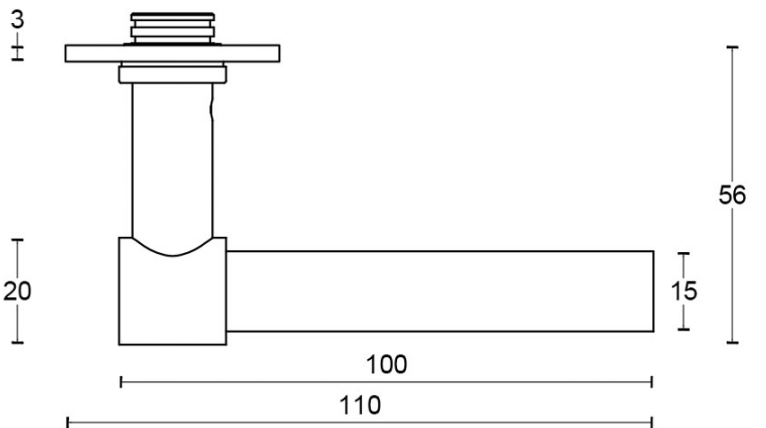

FORMANI		Part number:		
		Description:		
Doc no.:	2701D002 PBL15P236SFC V02.dwg	PBL15P236SFC	Format:	
Drawn by:	Christian Brimbois		Creation date:	25-3-2013
Formani Holland B.V. · Amerikalaan 55 · 6199 AE Maastricht Airport · tel: +31 (0)43 308 90 00 · www.formani.nl · info@formani.nl