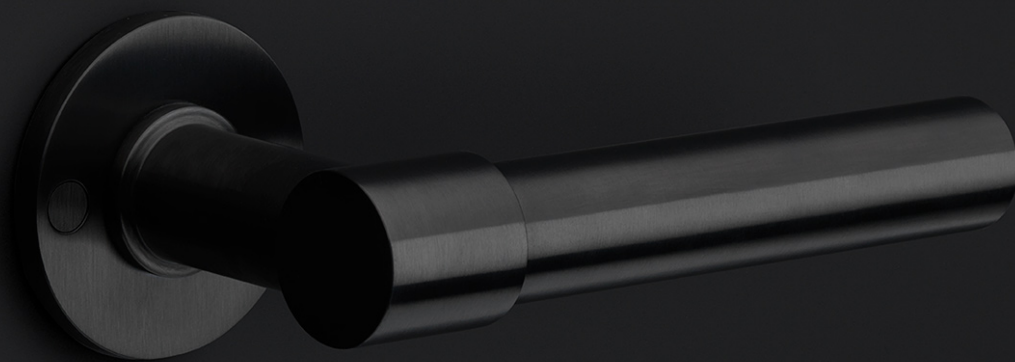

ONE

by Piet Boon

FORMANI®