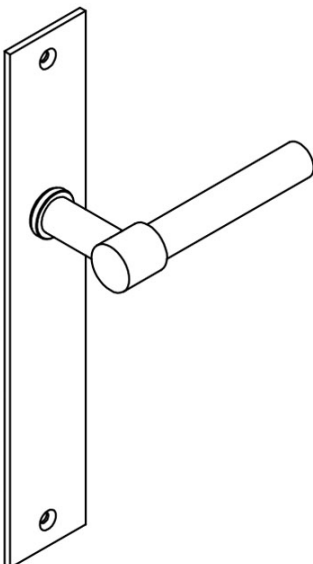

FORMANI		Part number:		
		Description:		
Doc no.:	2701D002 PBL15P236SFC V02.dwg	PBL15P236SFC	Format:	
Drawn by:	Christian Brimbois		Creation date:	25-3-2013
Formani Holland B.V. · Amerikalaan 55 · 6199 AE Maastricht Airport · tel: +31 (0)43 308 90 00 · www.formani.nl · info@formani.nl