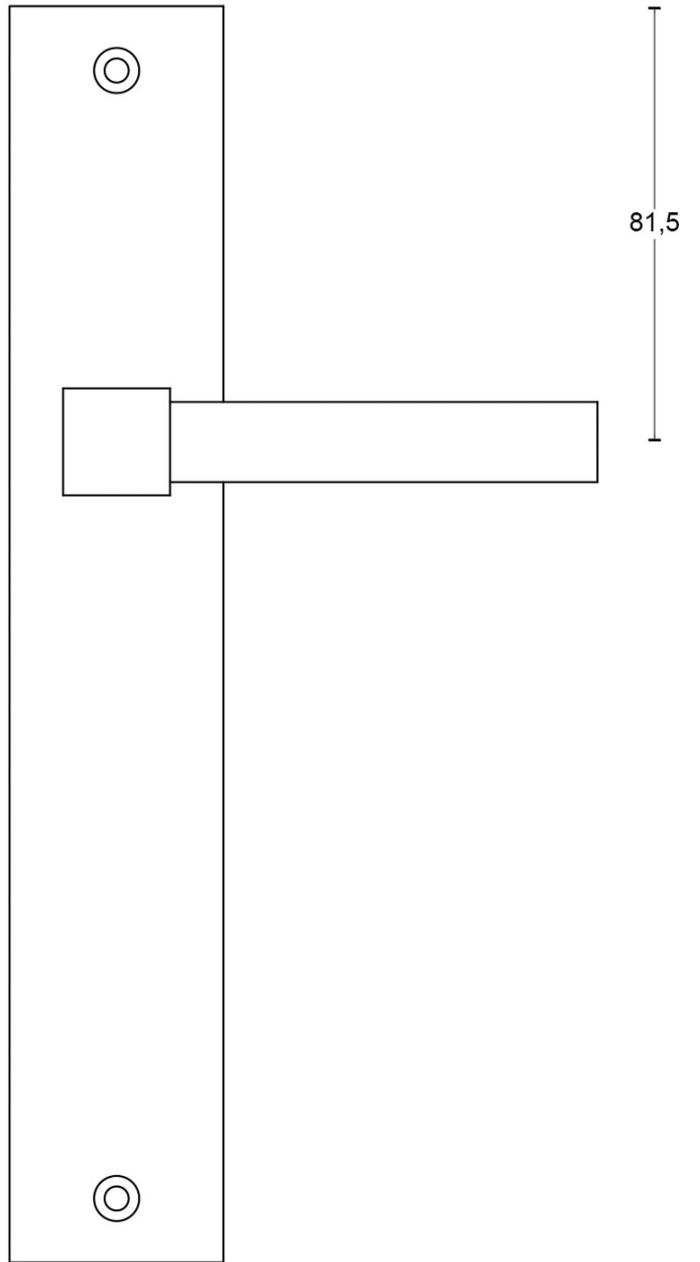

FORMANI		Part number:		
		Description:		
Doc no.:	2701D002 PBL15P236SFC V02.dwg	PBL15P236SFC	Format:	
Drawn by:	Christian Brimbois		Creation date:	25-3-2013
Formani Holland B.V. · Amerikalaan 55 · 6199 AE Maastricht Airport · tel: +31 (0)43 308 90 00 · www.formani.nl · info@formani.nl