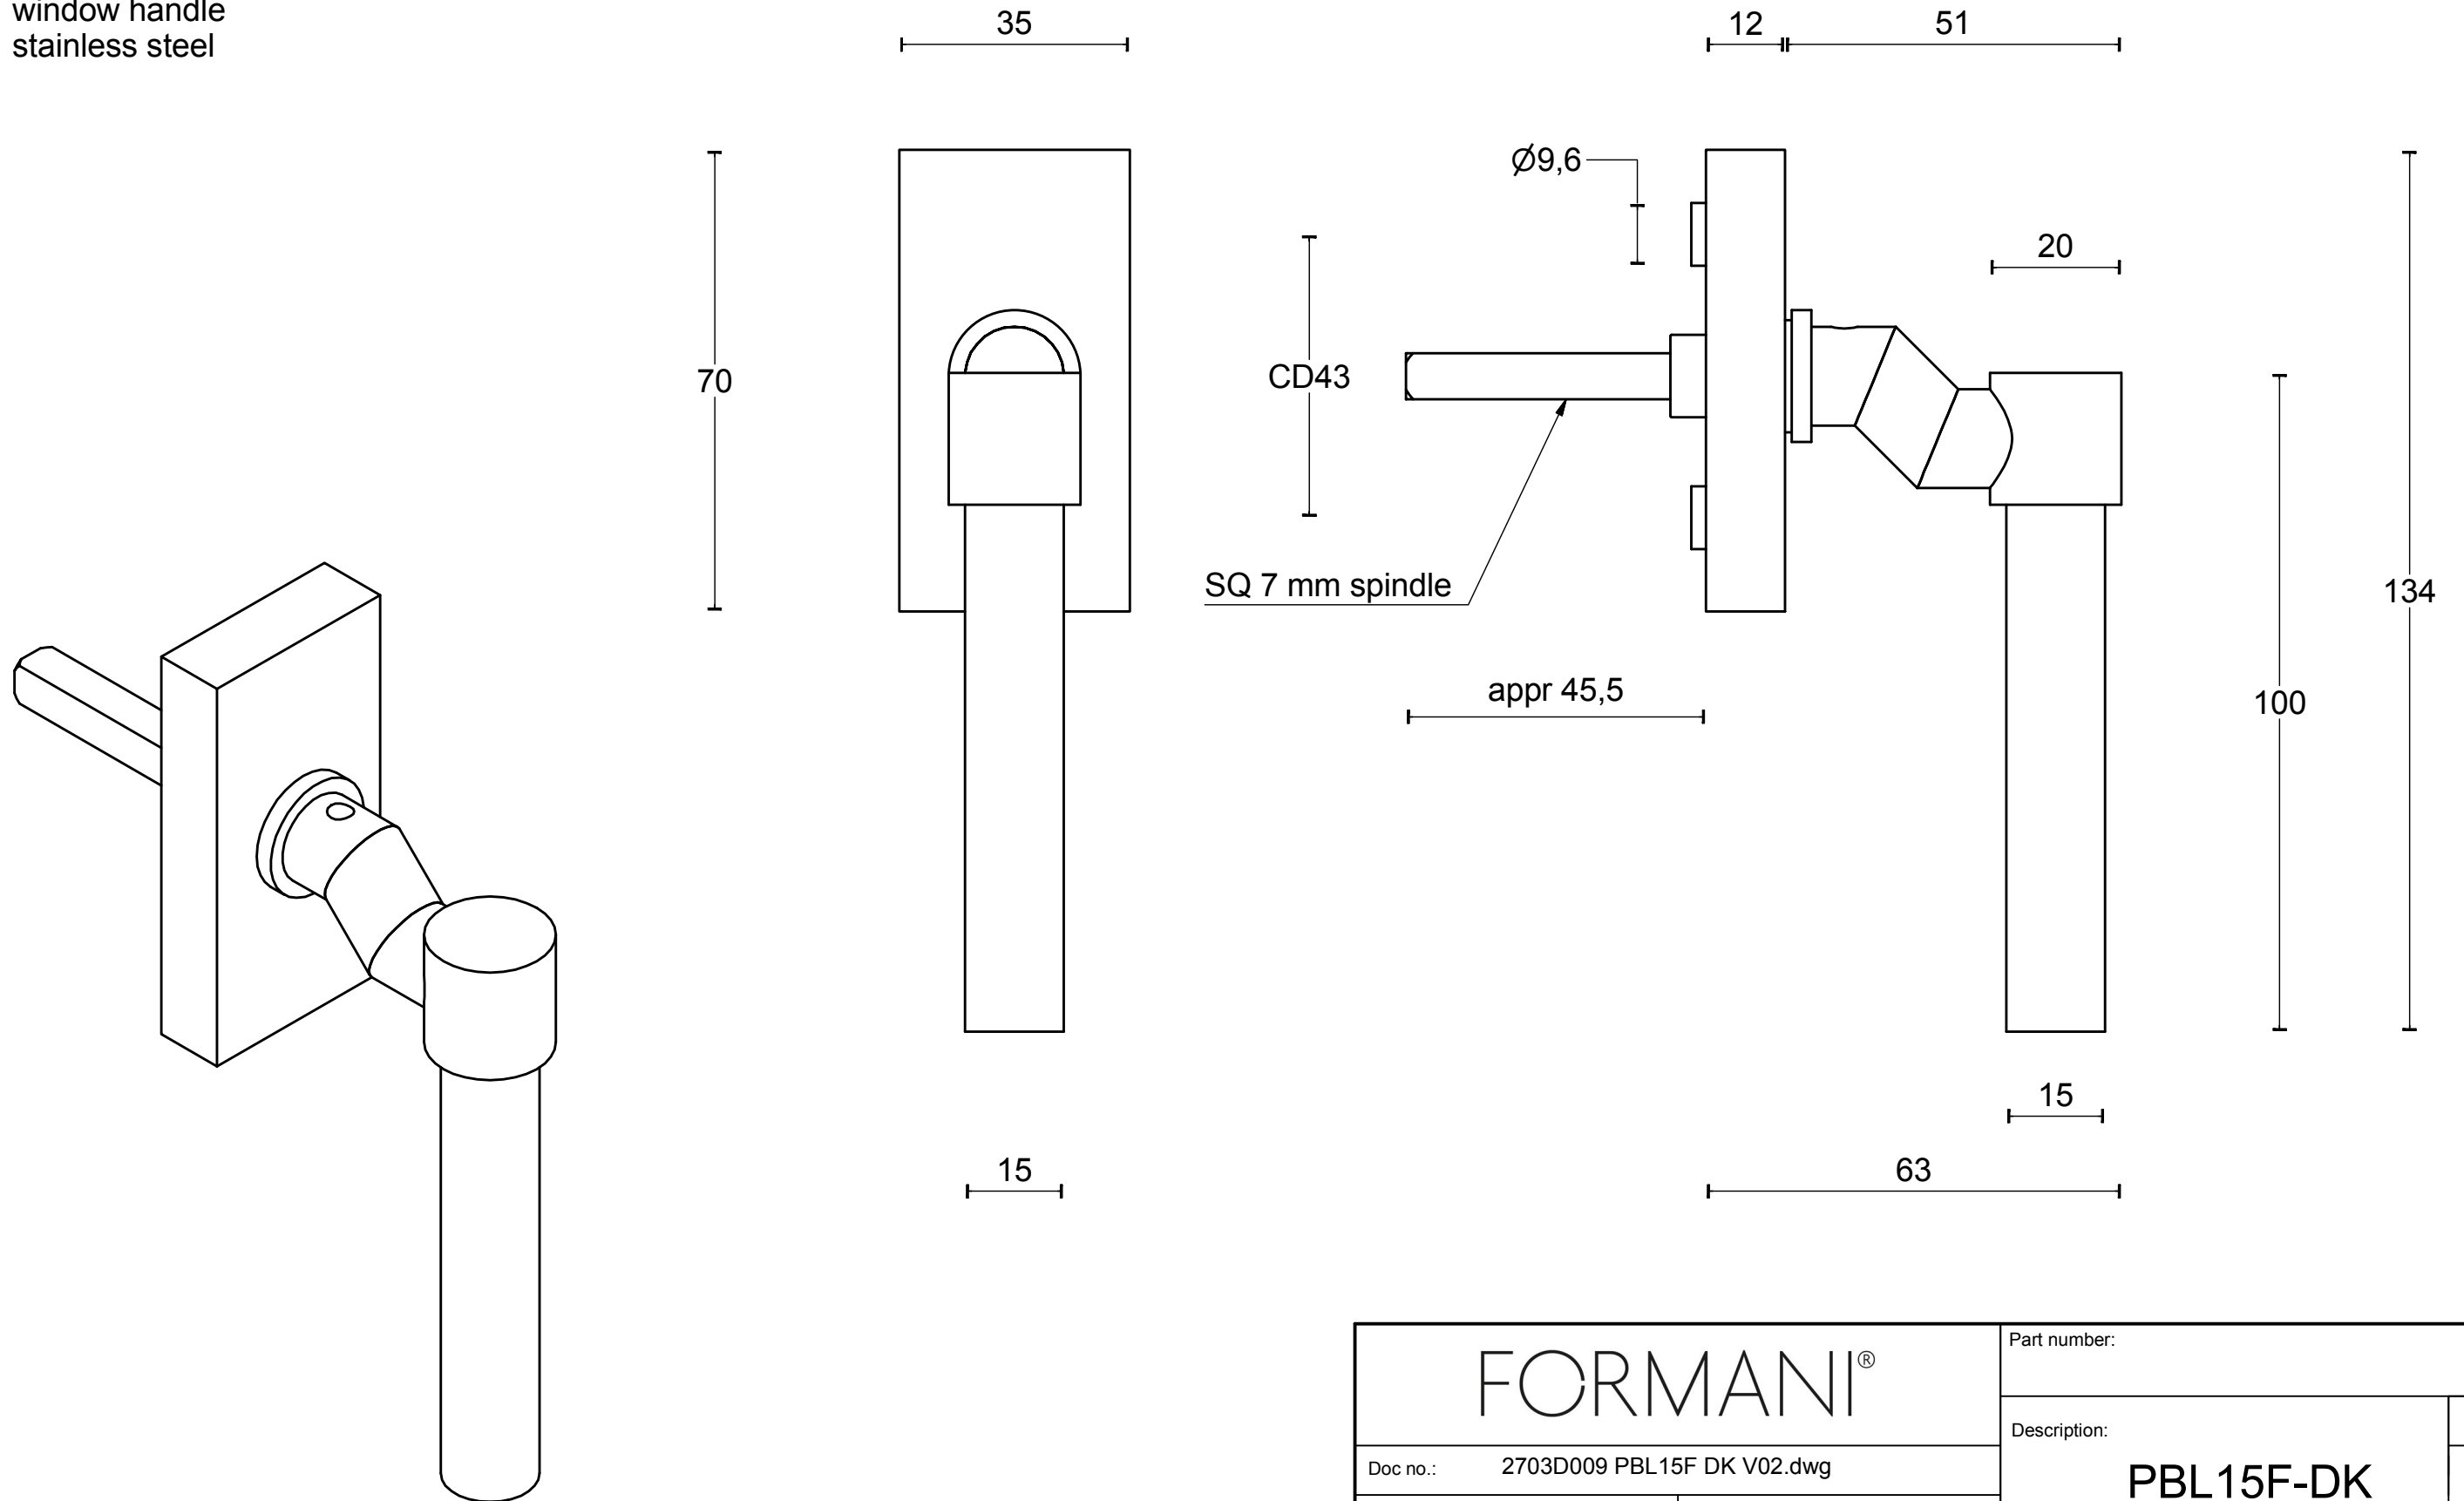

PBL15F-DK

non-locking tilt and turn
window handle
stainless steel

FORMANI [®]		Part number:	
		Description:	
Doc no.:	2703D009 PBL15F DK V02.dwg	PBL15F-DK	Format:
Drawn by:	Christian		Creation date:
A3			
Formani Holland B.V. · Amerikalaan 55 · 6199 AE Maastricht Airport · tel: +31 (0)43 308 90 00 · www.formani.nl · info@formani.nl			