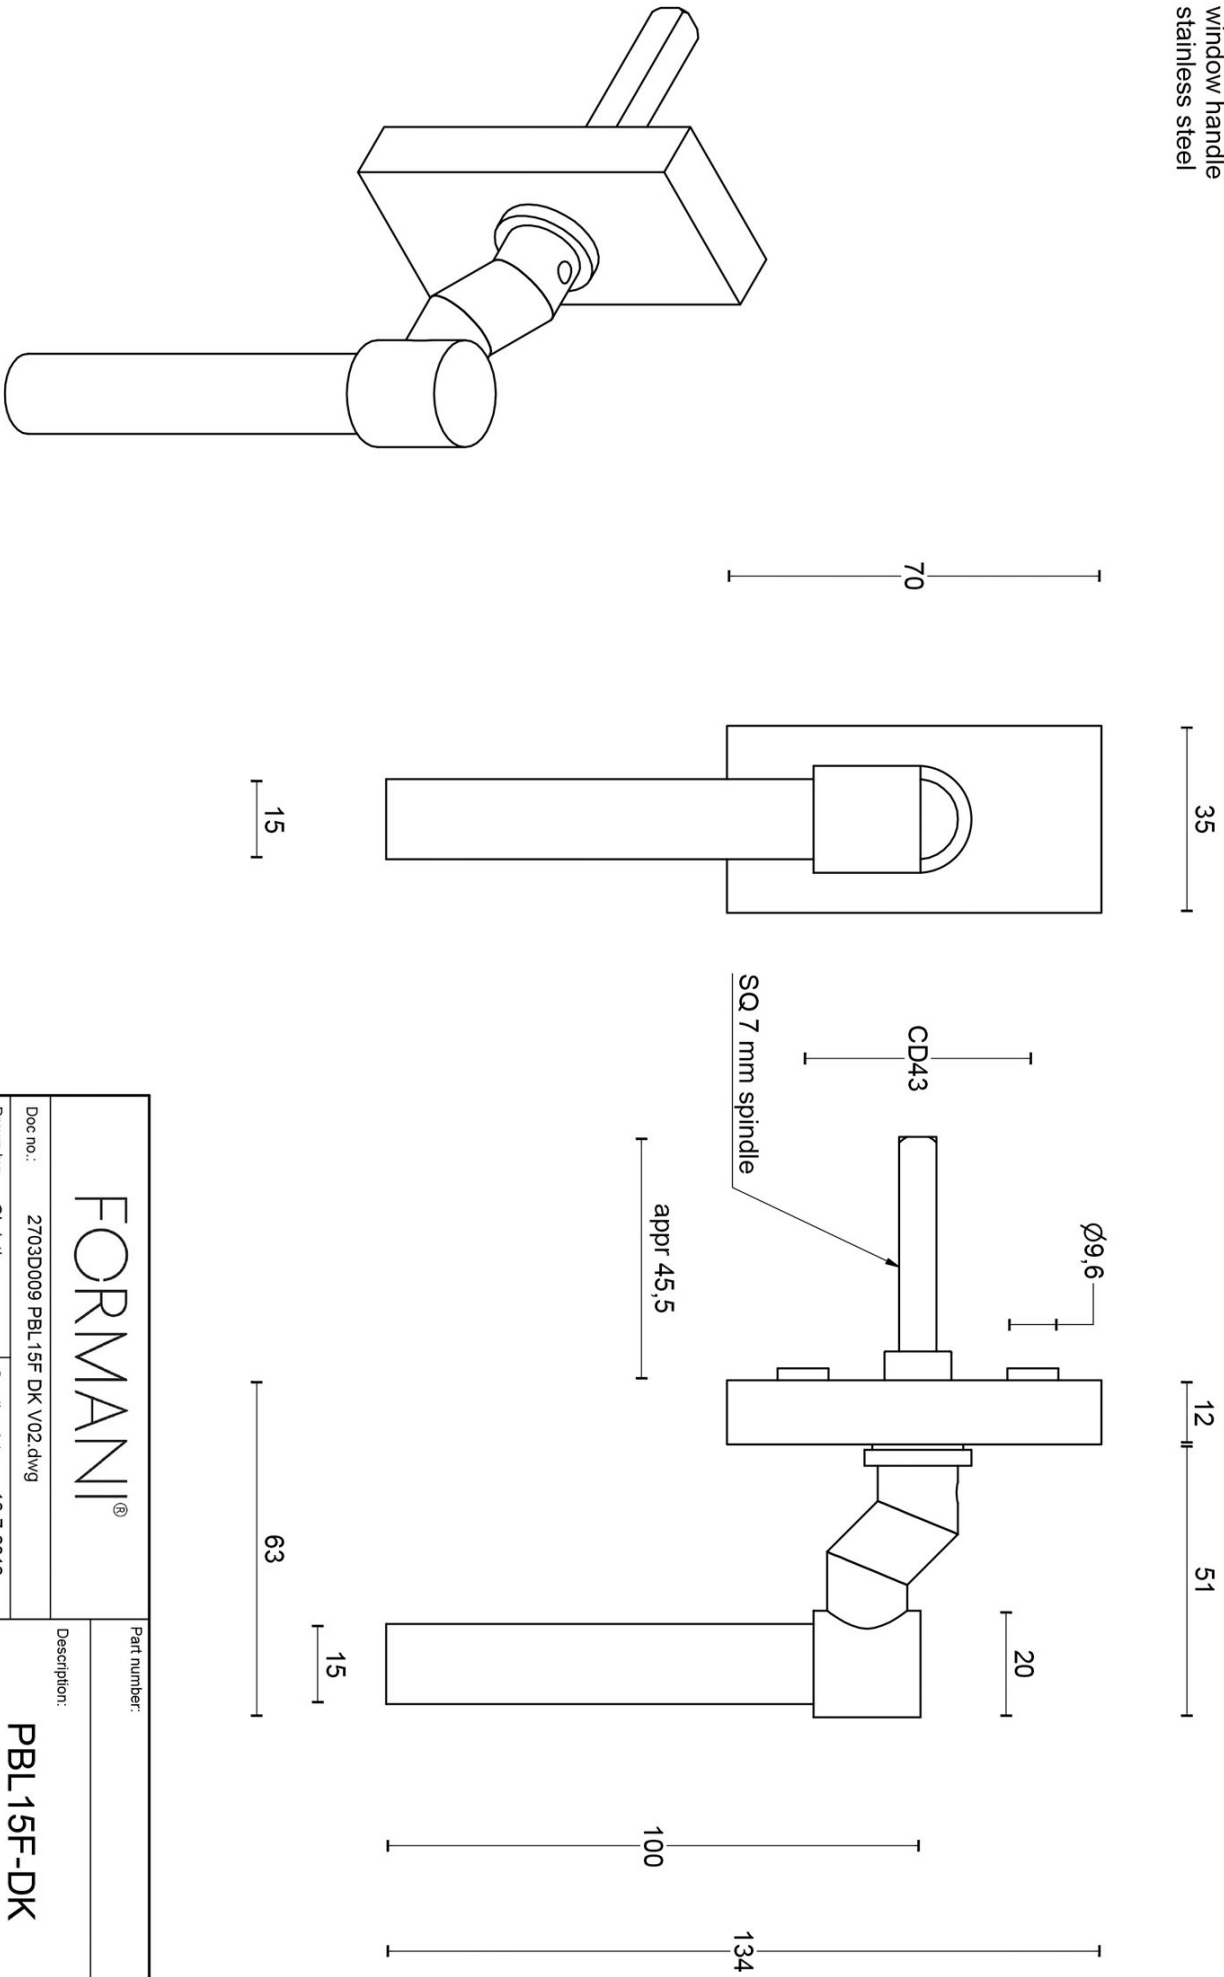

PBL15F-DK

non-locking tilt and turn
window handle
stainless steel

FORMANI®		Part number:		
Doc no.:	2703D009 PBL15F DK V02.dwg	Description:	PBL15F-DK	
Drawn by:	Christiaan	Creation date:	18-7-2012	Format:
Formani Holland B.V. · Amerikalaan 55 · 6199 AE Maastricht Airport · tel: +31 (0)43 308 90 00 · www.formani.nl · info@formani.nl				A3