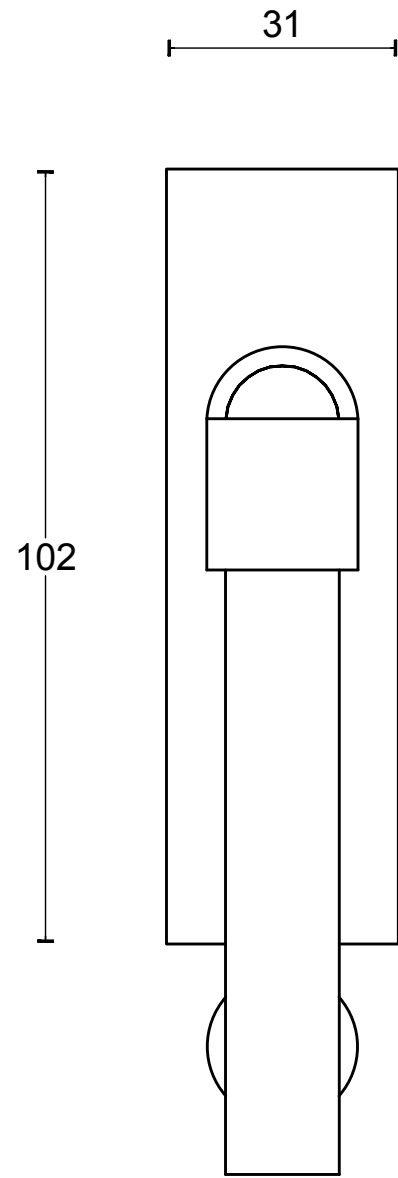

PBL15F-DKLOCK

locking tilt and turn
window handle
stainless steel

| | | | |
|--|--------------------------------|------------------------|----------------|
| <h1>FORMANI®</h1> | | Part number: | |
| | | Description: | |
| Doc no.: | 2703D028 PBL15F DKLOCK V02.dwg | <h2>PBL15F-DKLOCK</h2> | Format: |
| Drawn by: | Christian | | Creation date: |
| Formani Holland B.V. · Amerikalaan 55 · 6199 AE Maastricht Airport · tel: +31 (0)43 308 90 00 · www.formani.nl · info@formani.nl | | | |