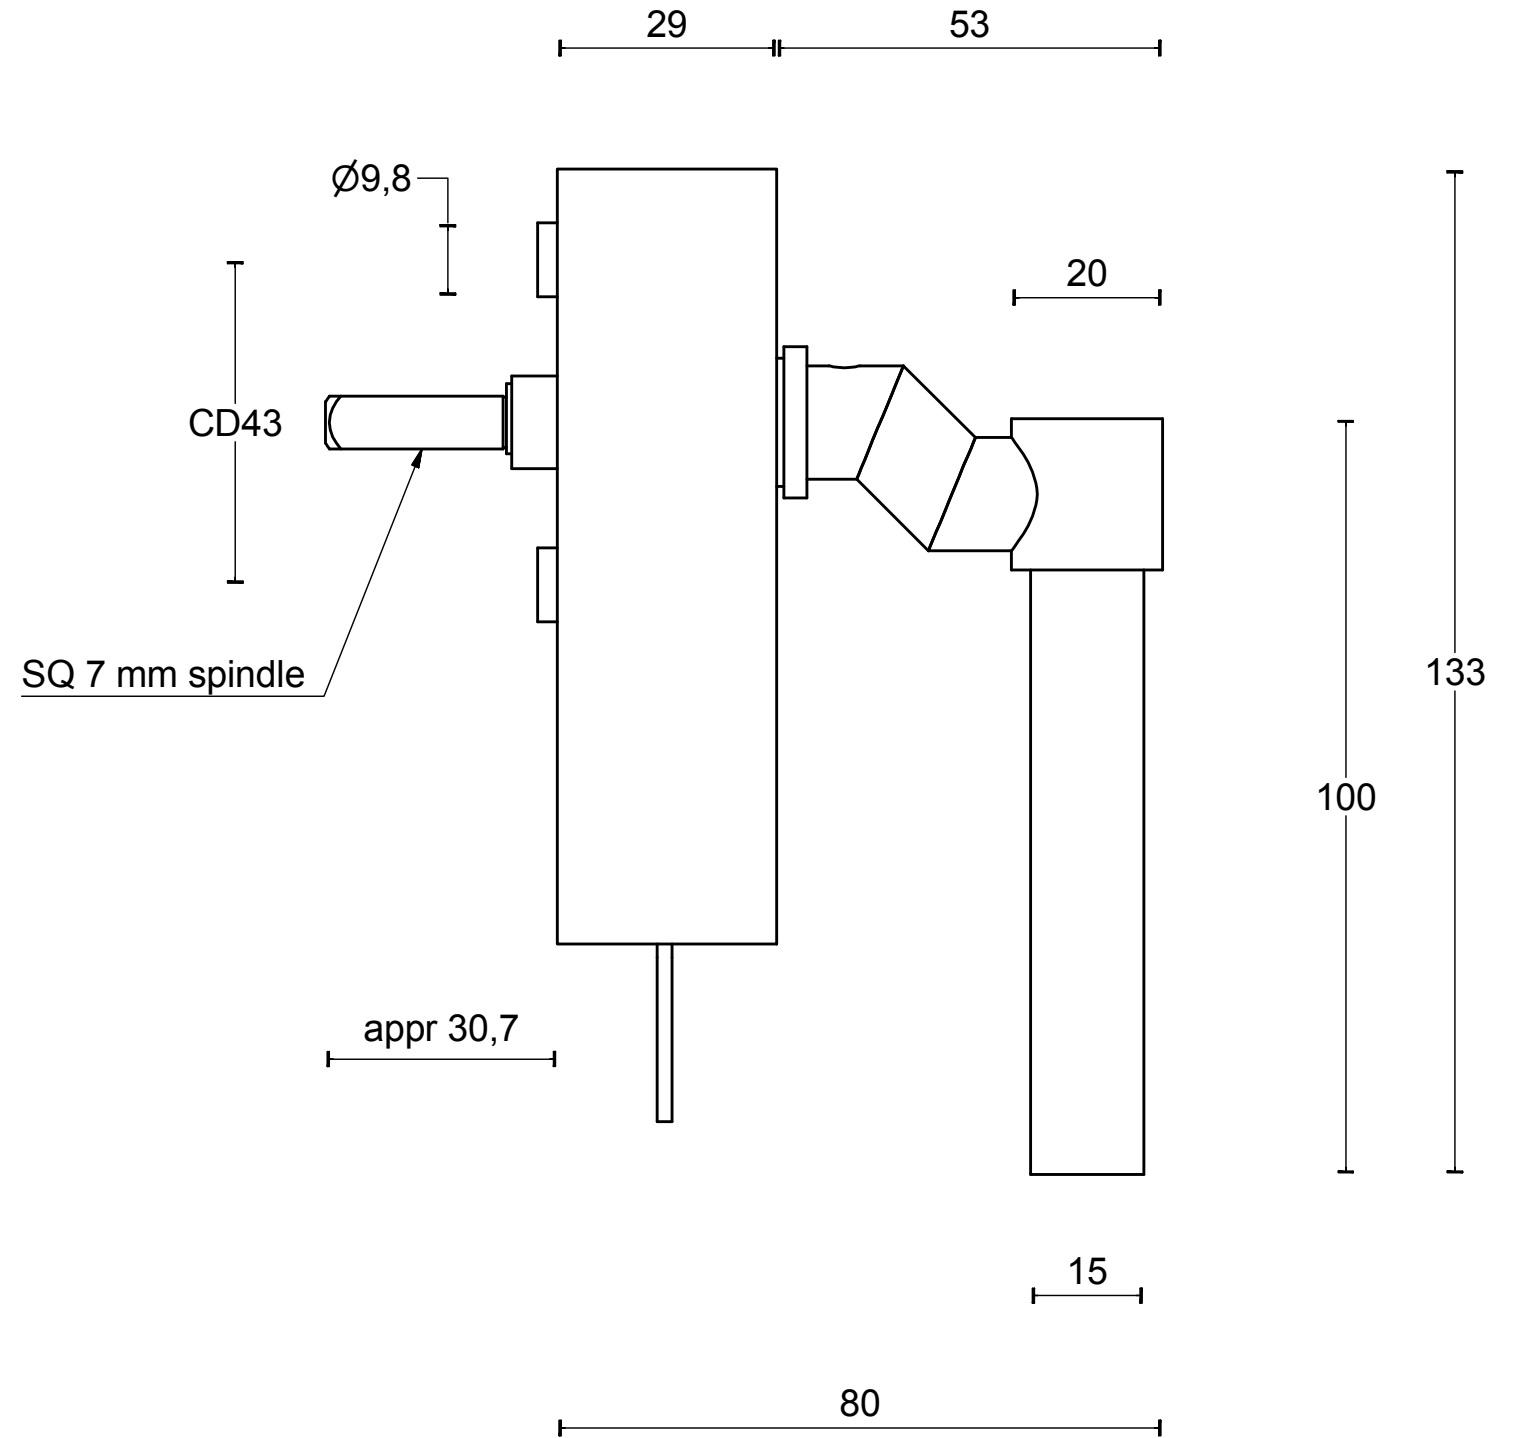

PBL15F-DKLOCK

locking tilt and turn
window handle
stainless steel

| | | | |
|--|--------------------------------|------------------------|----------------|
| <h1>FORMANI®</h1> | | Part number: | |
| | | Description: | |
| Doc no.: | 2703D028 PBL15F DKLOCK V02.dwg | <h2>PBL15F-DKLOCK</h2> | Format: |
| Drawn by: | Christian | | Creation date: |
| Formani Holland B.V. · Amerikalaan 55 · 6199 AE Maastricht Airport · tel: +31 (0)43 308 90 00 · www.formani.nl · info@formani.nl | | | |