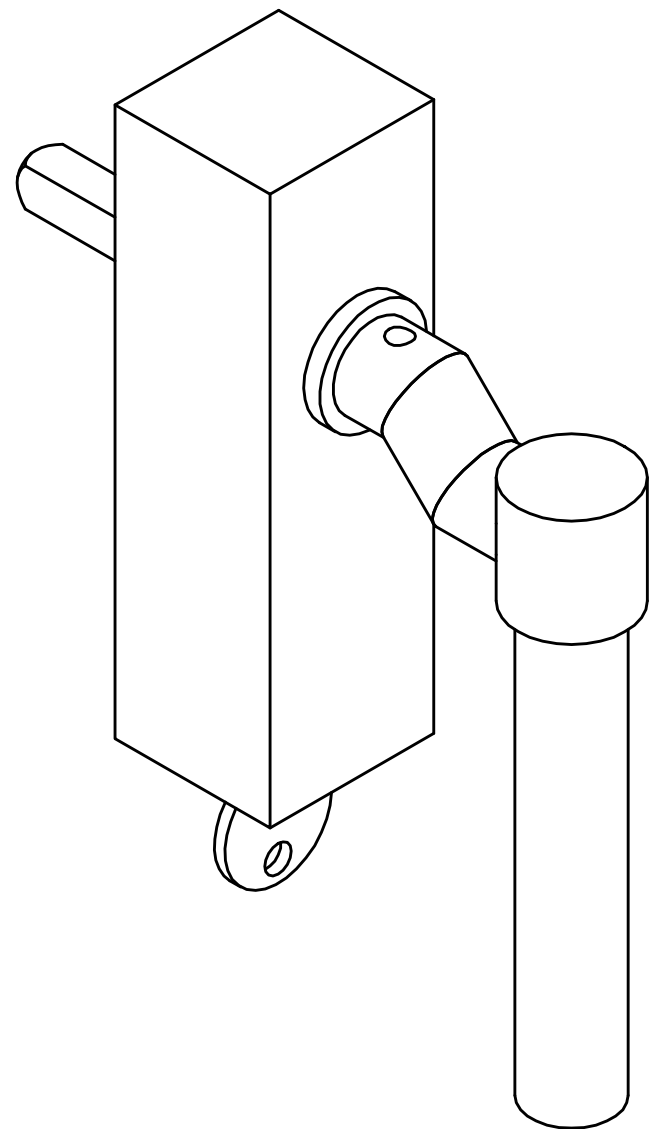

PBL15F-DKLOCK

locking tilt and turn
window handle
stainless steel

| | | | |
|--|--------------------------------|------------------------|----------------|
| <h1>FORMANI®</h1> | | Part number: | |
| | | Description: | |
| Doc no.: | 2703D028 PBL15F DKLOCK V02.dwg | <h2>PBL15F-DKLOCK</h2> | Format: |
| Drawn by: | Christian | | Creation date: |
| Formani Holland B.V. · Amerikalaan 55 · 6199 AE Maastricht Airport · tel: +31 (0)43 308 90 00 · www.formani.nl · info@formani.nl | | | |