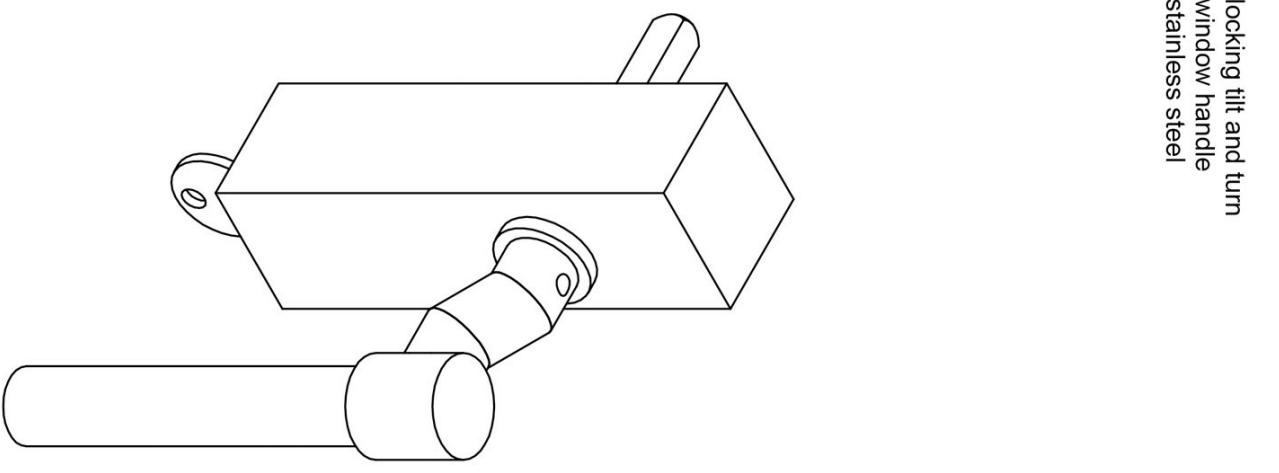

PBL 15F-DKLOCK

locking tilt and turn
window handle
stainless steel

FORMANI®		Part number:
Doc no.:	2703D028 PBL 15F DKLOCK V02.dwg	Description:
Drawn by:	Christiaan	PBL 15F-DKLOCK
Creation date:	18-7-2012	Format:
Formani Holland B.V. · Amerikalaan 55 · 6199 AE Maastricht Airport · tel: +31 (0)43 308 90 00 · www.formani.nl · info@formani.nl		A3