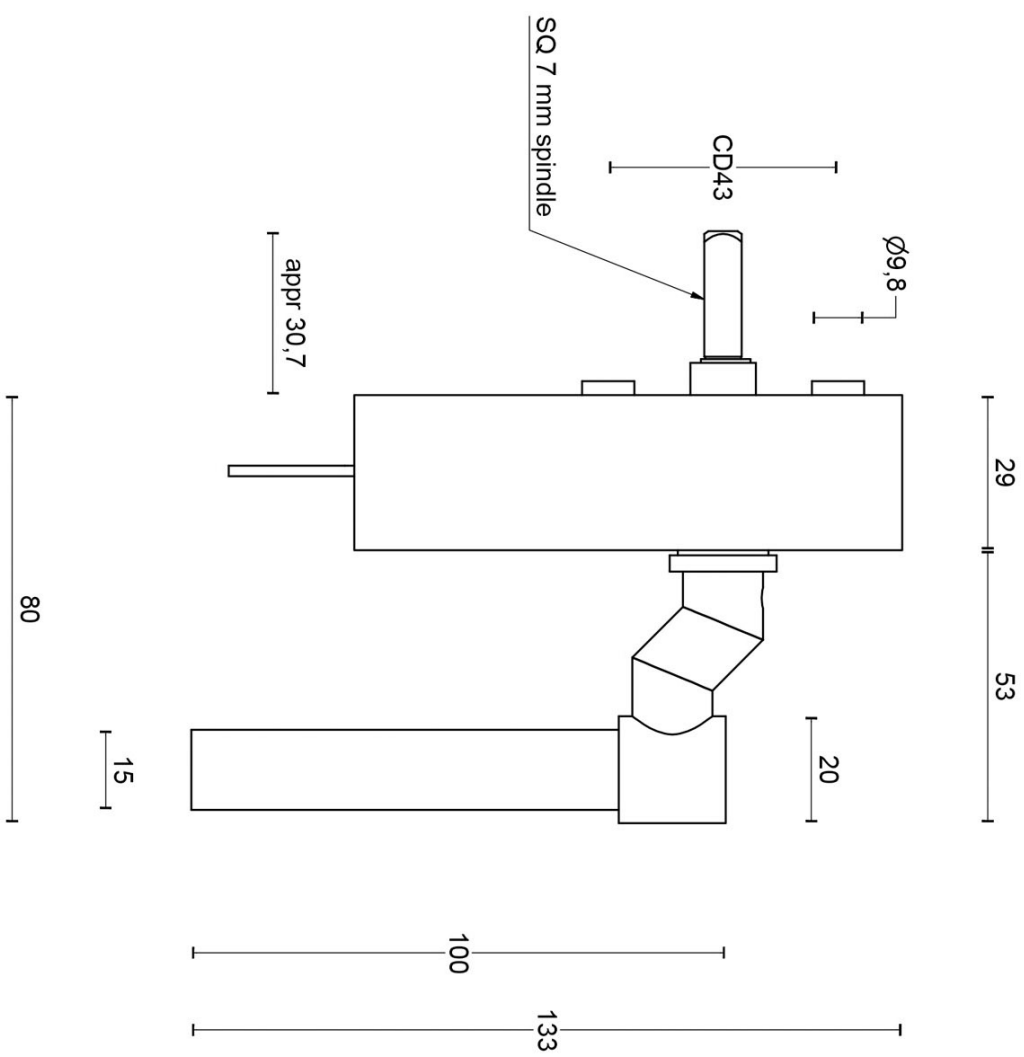

PBL15F-DKLOCK

locking tilt and turn offset window handle

Product information

Code: 2703D028INXX0

Finish: satin stainless steel

UNIT: Piece

Collection: ONE

Designer: Piet Boon

EAN code: 8718009218006

ONE by Piet Boon

The ONE series consists of door, window, and furniture fittings and is complemented by bathroom accessories such as soap dispensers and toilet brush holders, which serve to enrich spaces and create a harmonious whole.

Finishes

- satin stainless steel
- satin black
- white

PBL 15F-DKLOCK

locking tilt and turn
window handle
stainless steel

FORMANI®		Part number:
Doc no.:	2703D028 PBL 15F DKLOCK V02.dwg	Description:
Drawn by:	Christiaan	PBL 15F-DKLOCK
Creation date:	18-7-2012	Format:
Formani Holland B.V. · Amerikalaan 55 · 6199 AE Maastricht Airport · tel: +31 (0)43 308 90 00 · www.formani.nl · info@formani.nl		A3