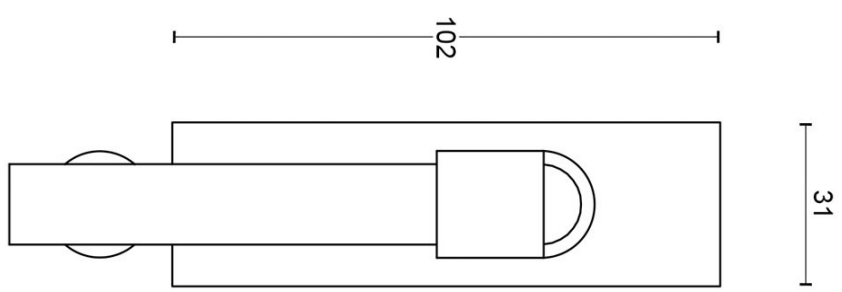

PBL 15F-DKLOCK

locking tilt and turn
window handle
stainless steel

FORMANI®		Part number:
Doc no.:	2703D028 PBL 15F DKLOCK V02.dwg	Description:
Drawn by:	Christiaan	PBL 15F-DKLOCK
Creation date:	18-7-2012	Format:
Formani Holland B.V. · Amerikalaan 55 · 6199 AE Maastricht Airport · tel: +31 (0)43 308 90 00 · www.formani.nl · info@formani.nl		A3