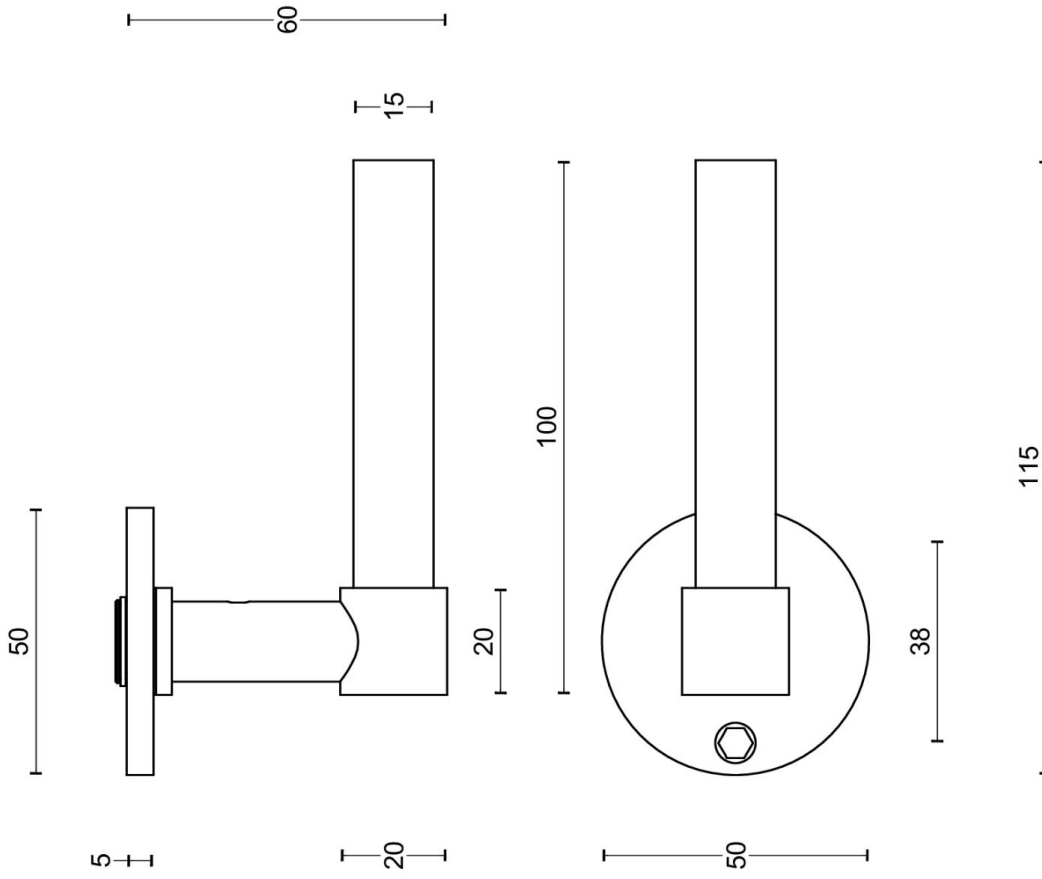

PBL15/50

solid double sprung door handle on rose

Product information

Code: 2701D002INXX0

Finish: satin stainless steel

UNIT: Pair

Collection: ONE

Designer: Piet Boon

EAN code: 8718009174678

ONE by Piet Boon

The ONE series consists of door, window, and furniture fittings and is complemented by bathroom accessories such as soap dispensers and toilet brush holders, which serve to enrich spaces and create a harmonious whole.

Finishes

- PVD satin black
- satin black
- bronze
- white
- PVD satin gold
- satin stainless steel

PBL15/50

solid sprung lever handle attached to rose
stainless steel

FORMANI®	Part number:	2701D002 PBL1550D V01	Format:	A3
	Doc no.:	2701D002 PBL1550D V01.dwg	Description:	PBL15/50
Drawn by:	Christian Brimbois	Creation date:	28-2-2013	
Formani Holland B.V. · Amerikalaan 55 · 6199 AE Maastricht Airport · tel: +31 (0)43 308 90 00 · www.formani.nl · info@formani.nl				