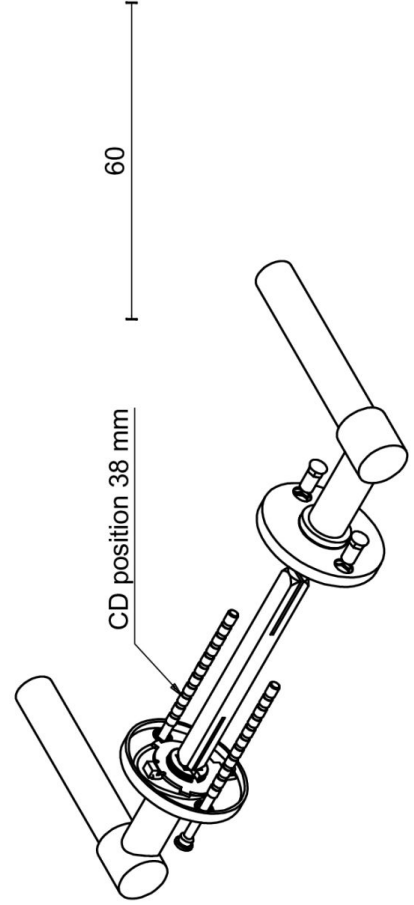

PBL15/50

solid double sprung door handle on rose

Product information

Code: 2701D002INXX0

Finish: satin stainless steel

UNIT: Pair

Collection: ONE

Designer: Piet Boon

EAN code: 8718009174678

ONE by Piet Boon

The ONE series consists of door, window, and furniture fittings and is complemented by bathroom accessories such as soap dispensers and toilet brush holders, which serve to enrich spaces and create a harmonious whole.

Finishes

- PVD satin black
- satin black
- bronze
- white
- PVD satin gold
- satin stainless steel

PBL15/50

solid sprung lever handle attached to rose
stainless steel

FORMANI®	Part number:	2701D002 PBL1550D V01	Format:	A3
	Doc no.:	2701D002 PBL1550D V01.dwg	Description:	PBL15/50
Drawn by:	Christian Brimbois	Creation date:	28-2-2013	
Formani Holland B.V. · Amerikalaan 55 · 6199 AE Maastricht Airport · tel: +31 (0)43 308 90 00 · www.formani.nl · info@formani.nl				