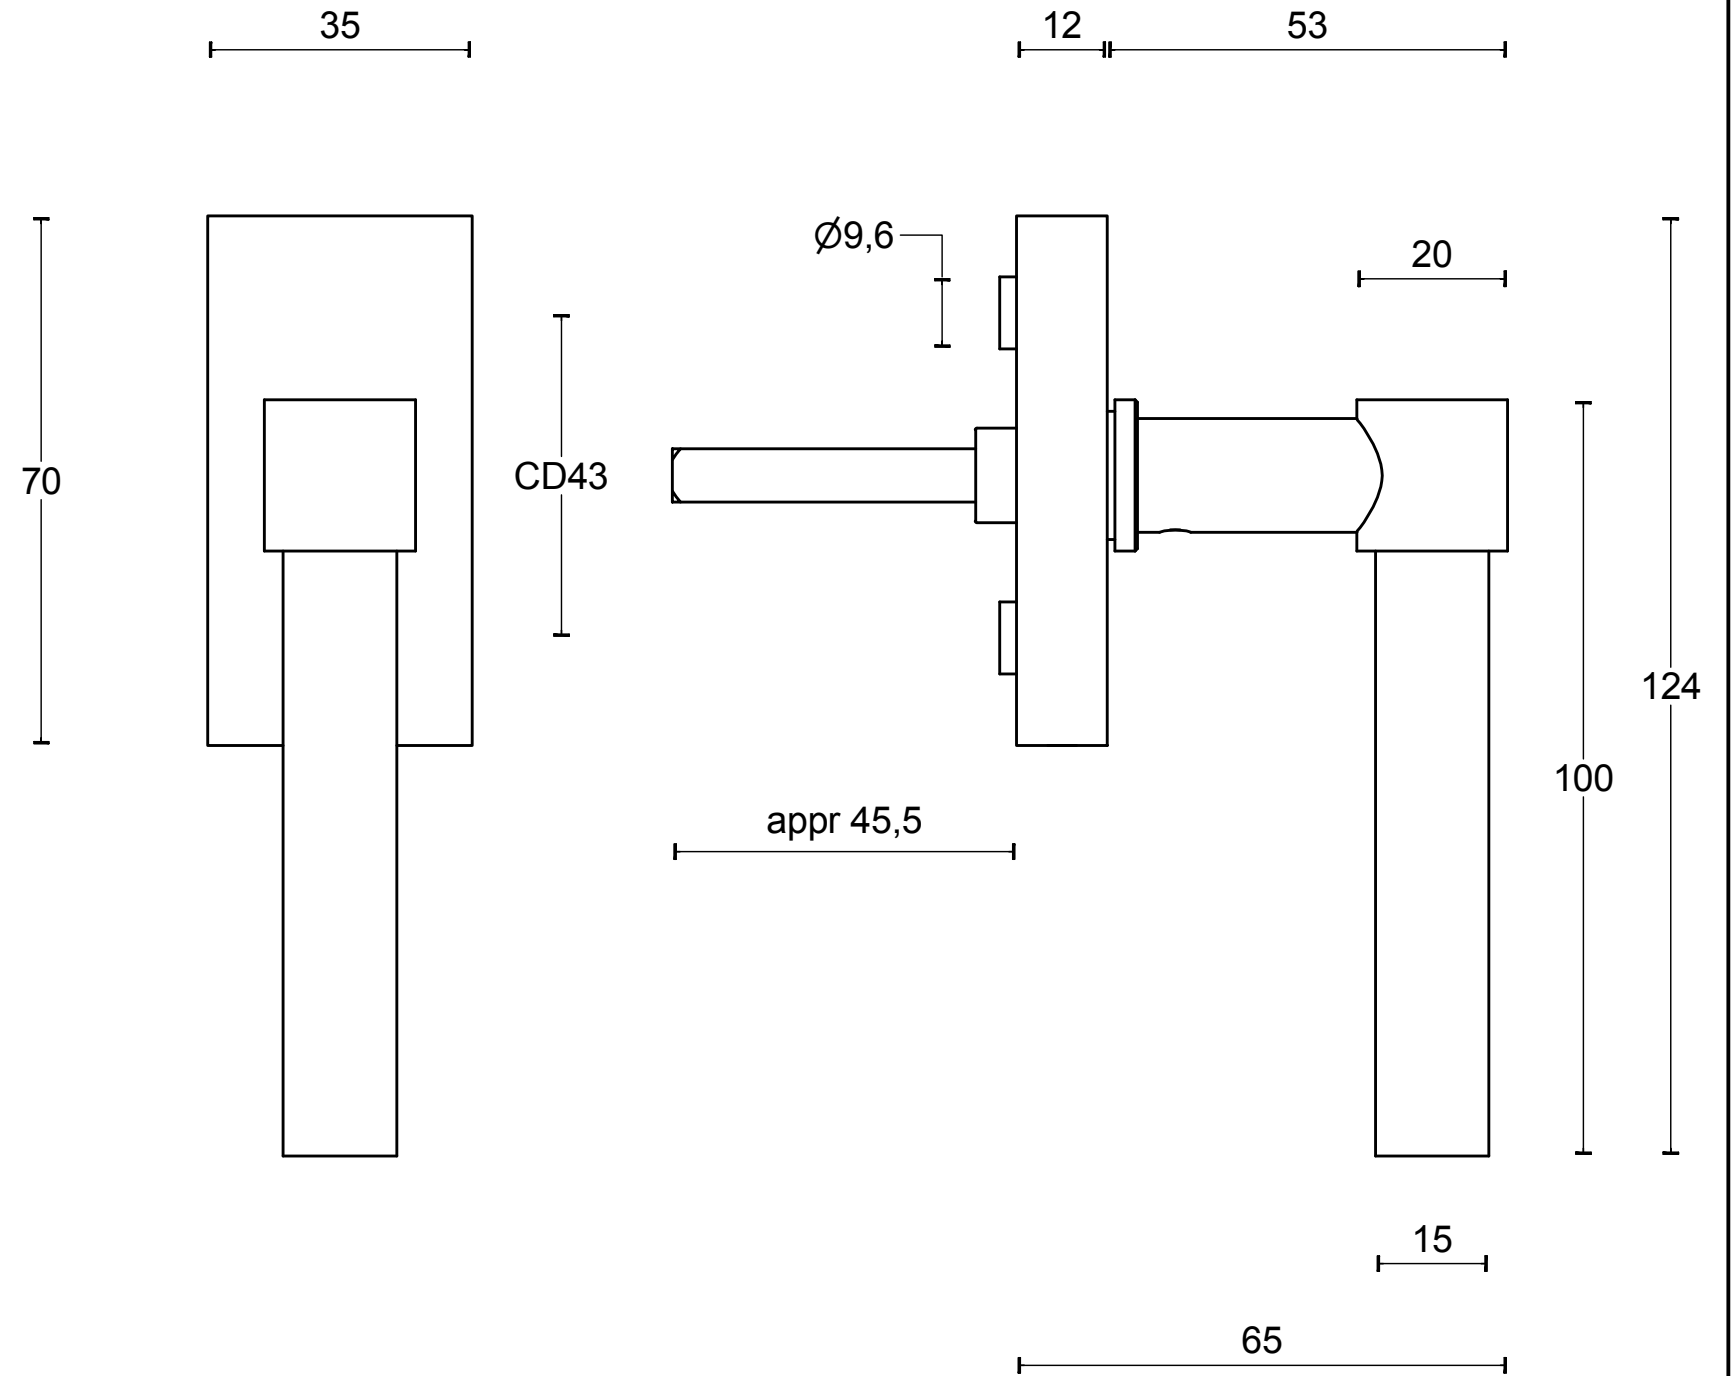

PBL15-DK

non-locking tilt and turn
window handle
stainless steel

FORMANI®		Part number:	
		PBL15-DK	
Doc no.: 2703D002 PBL15DK V02.dwg	Description:		Format:
Drawn by: Christian Brimbois	Creation date: 22-3-2013	A3	
Formani Holland B.V. · Amerikalaan 55 · 6199 AE Maastricht Airport · tel: +31 (0)43 308 90 00 · www.formani.nl · info@formani.nl			