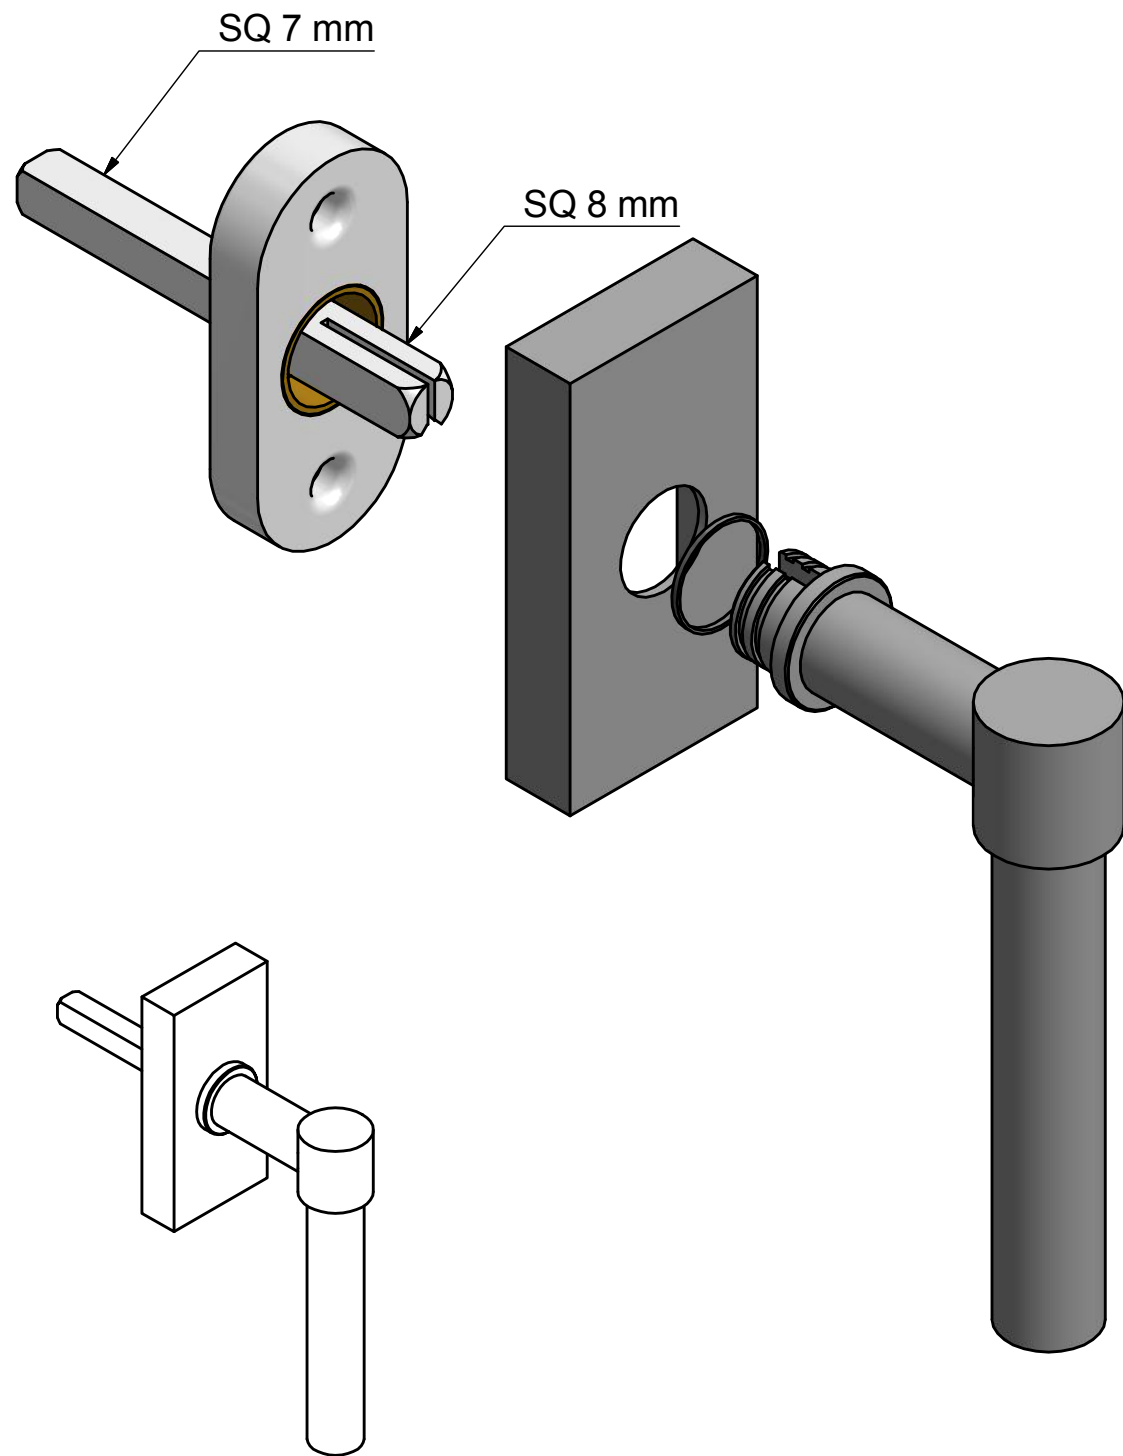

PBL15-DK

non-locking tilt and turn
window handle
stainless steel

FORMANI®		Part number:	
		PBL15-DK	
Doc no.: 2703D002 PBL15DK V02.dwg	Description:		Format:
Drawn by: Christian Brimbois	Creation date: 22-3-2013	A3	
Formani Holland B.V. · Amerikalaan 55 · 6199 AE Maastricht Airport · tel: +31 (0)43 308 90 00 · www.formani.nl · info@formani.nl			