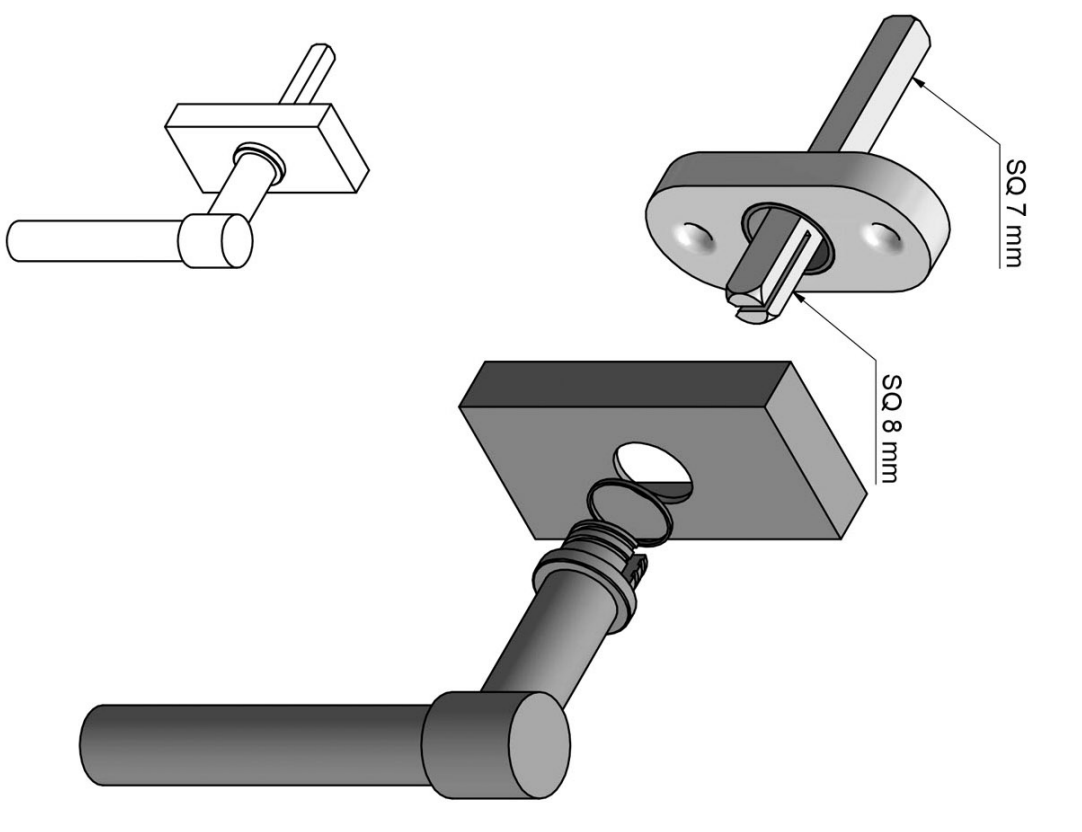

PBL15-DK

non-locking tilt and turn
window handle
stainless steel

FORMANI®		Part number:
Doc no.:	2703D002 PBL15DK V02.dwg	
Drawn by:	Christian Brimbois	Creation date: 22-3-2013
PBL15-DK		Description:
A3		Format:
Formani Holland B.V. · Amerikalaan 55 · 6199 AE Maastricht Airport · tel: +31 (0)43 308 90 00 · www.formani.nl · info@formani.nl