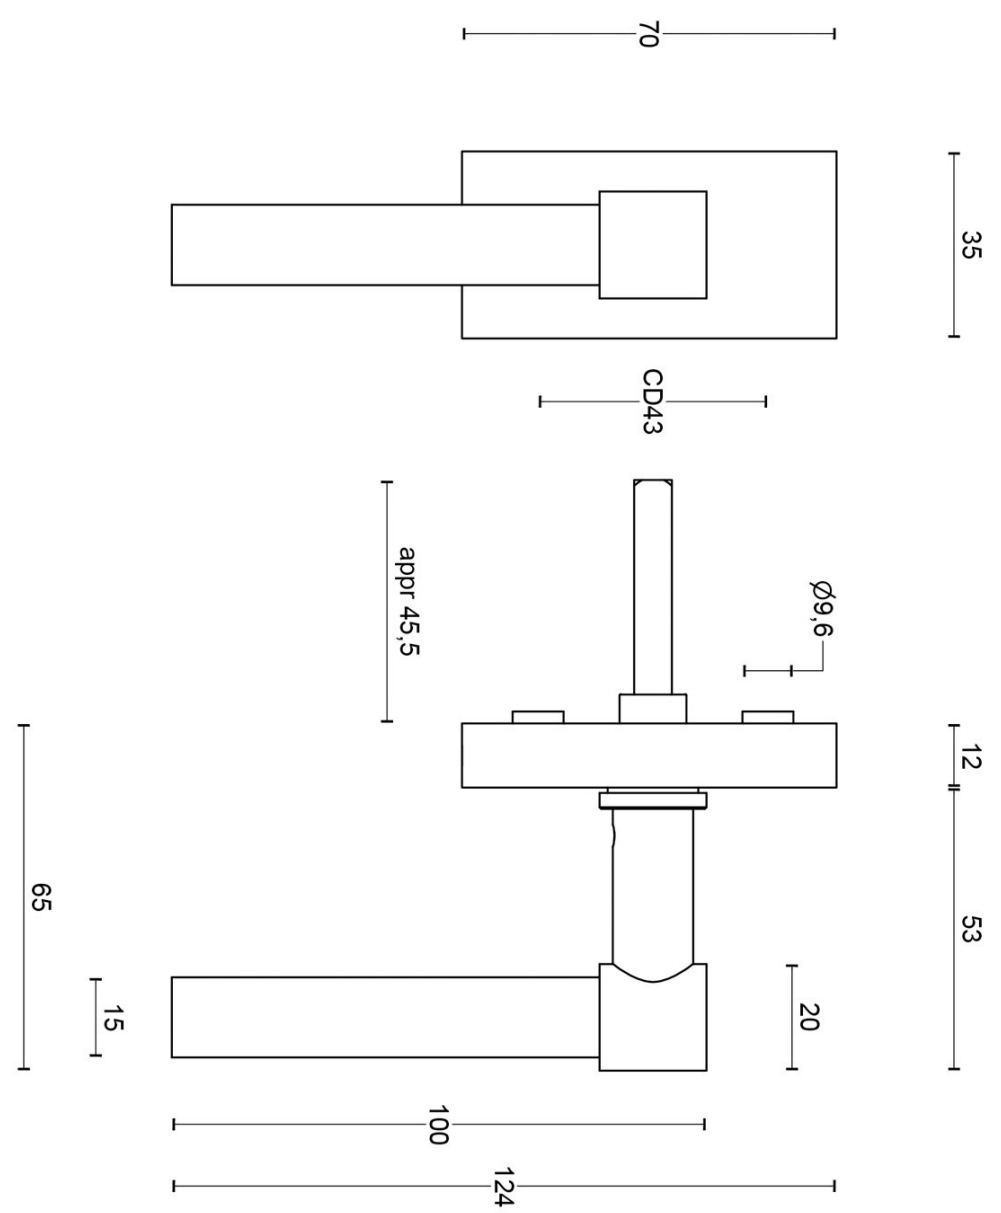

PBL15-DK

non-locking tilt and turn
window handle
stainless steel

FORMANI®		Part number:
Doc no.:	2703D002 PBL15DK V02.dwg	
Drawn by:	Christian Brimbois	Creation date: 22-3-2013
PBL15-DK		Description:
A3		Format:
Formani Holland B.V. · Amerikalaan 55 · 6199 AE Maastricht Airport · tel: +31 (0)43 308 90 00 · www.formani.nl · info@formani.nl