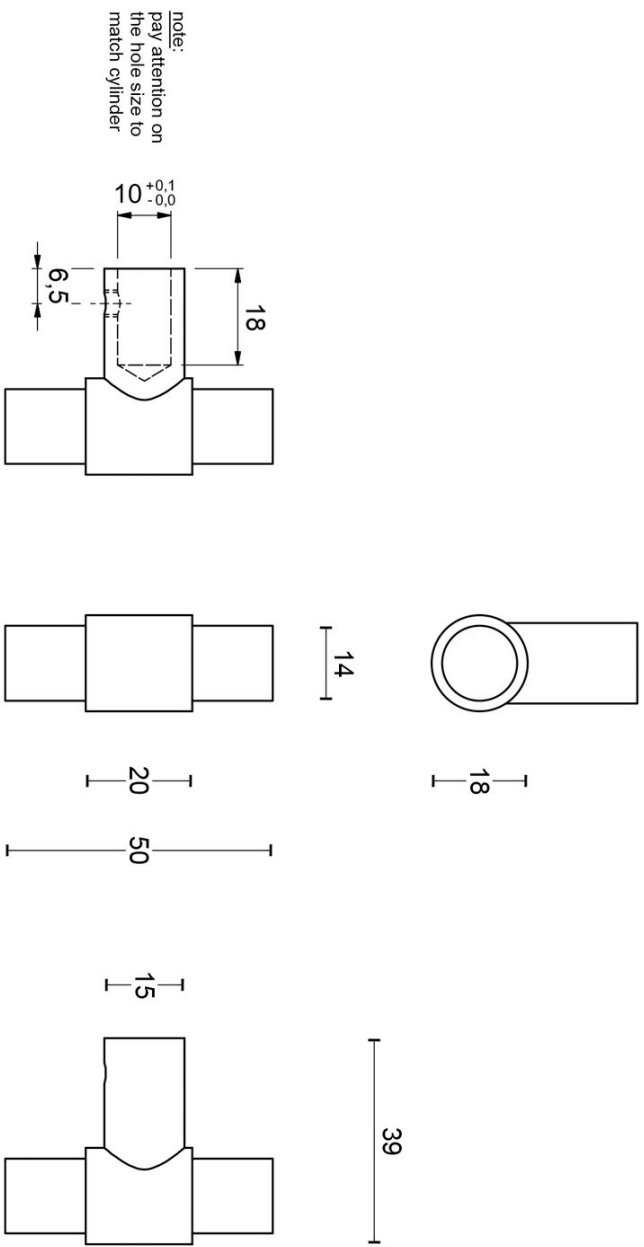

PBKY

knob tot operate cylinder
stainless steel

FORMANI®		Part number:
Doc no.:	2702SK02 PBKY V05.dwg	Description:
Drawn by:	Christian Brimbois	PBKY
Creation date:	3-2-2014	Format:
FORMANI HOLLAND B.V. - EUROPALAAN 12 6199 AB MAASTRICHT-AIRPORT NL T. +31 (0)43 308 90 00 INFO@FORMANI.COM FORMANI.COM		A3