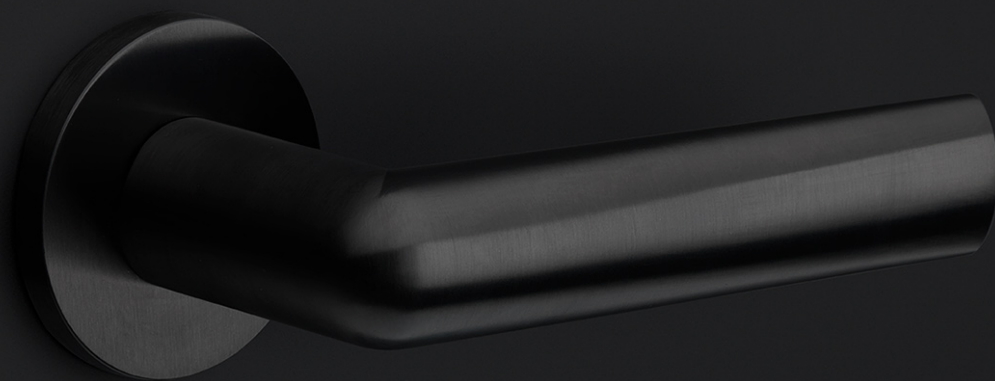

INC

by Piet Boon

FORMANI®