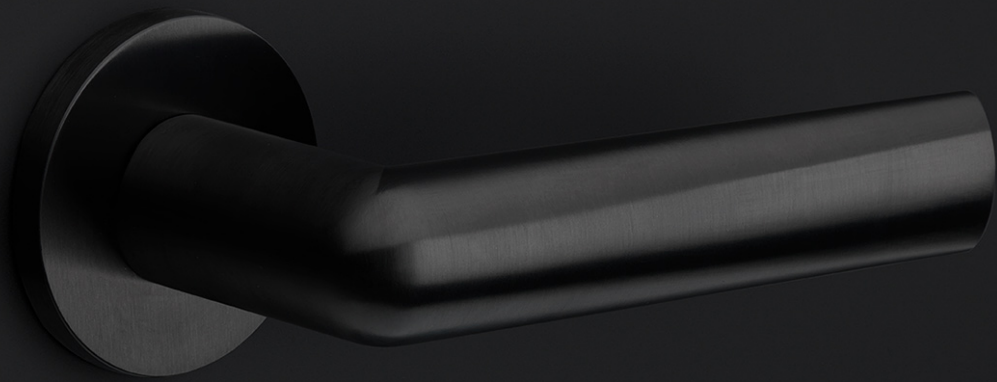

INC

by Piet Boon

FORMANI®