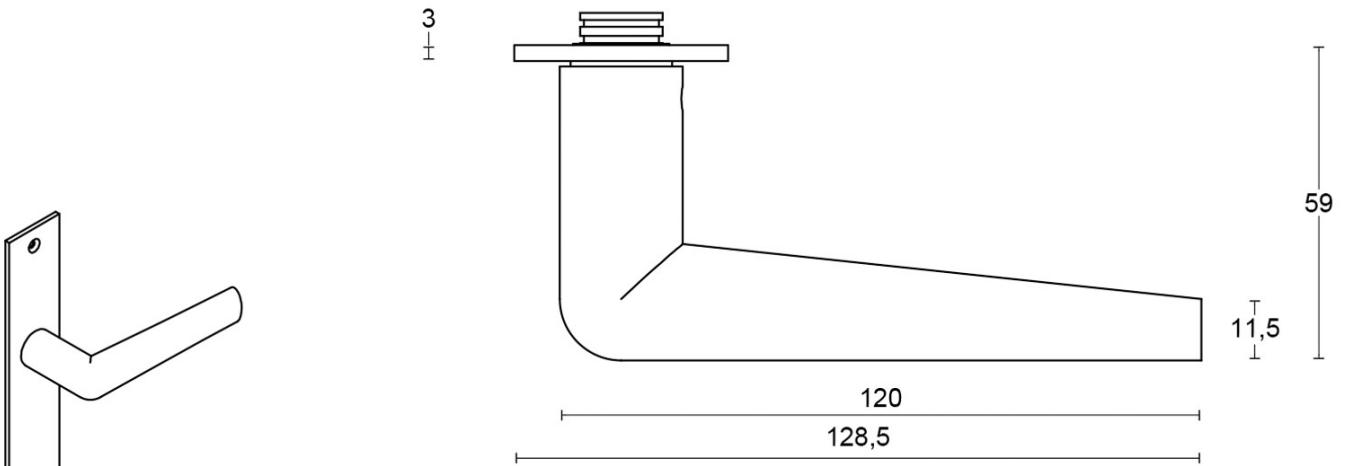

FORMANI®		Part number:	
		Description:	
Doc no.: 3601D022 PBI101P236SFC V01.dwg	PBI101P236SFC		Format: A3
Drawn by: Christian Brimbois	Creation date: 15-2-2019		

FORMANI HOLLAND B.V. EUROPALAAN 12 6199 AB MAASTRICHT-AIRPORT NL T +31 (0)43 308 90 00 INFO@FORMANI.COM FORMANI.COM