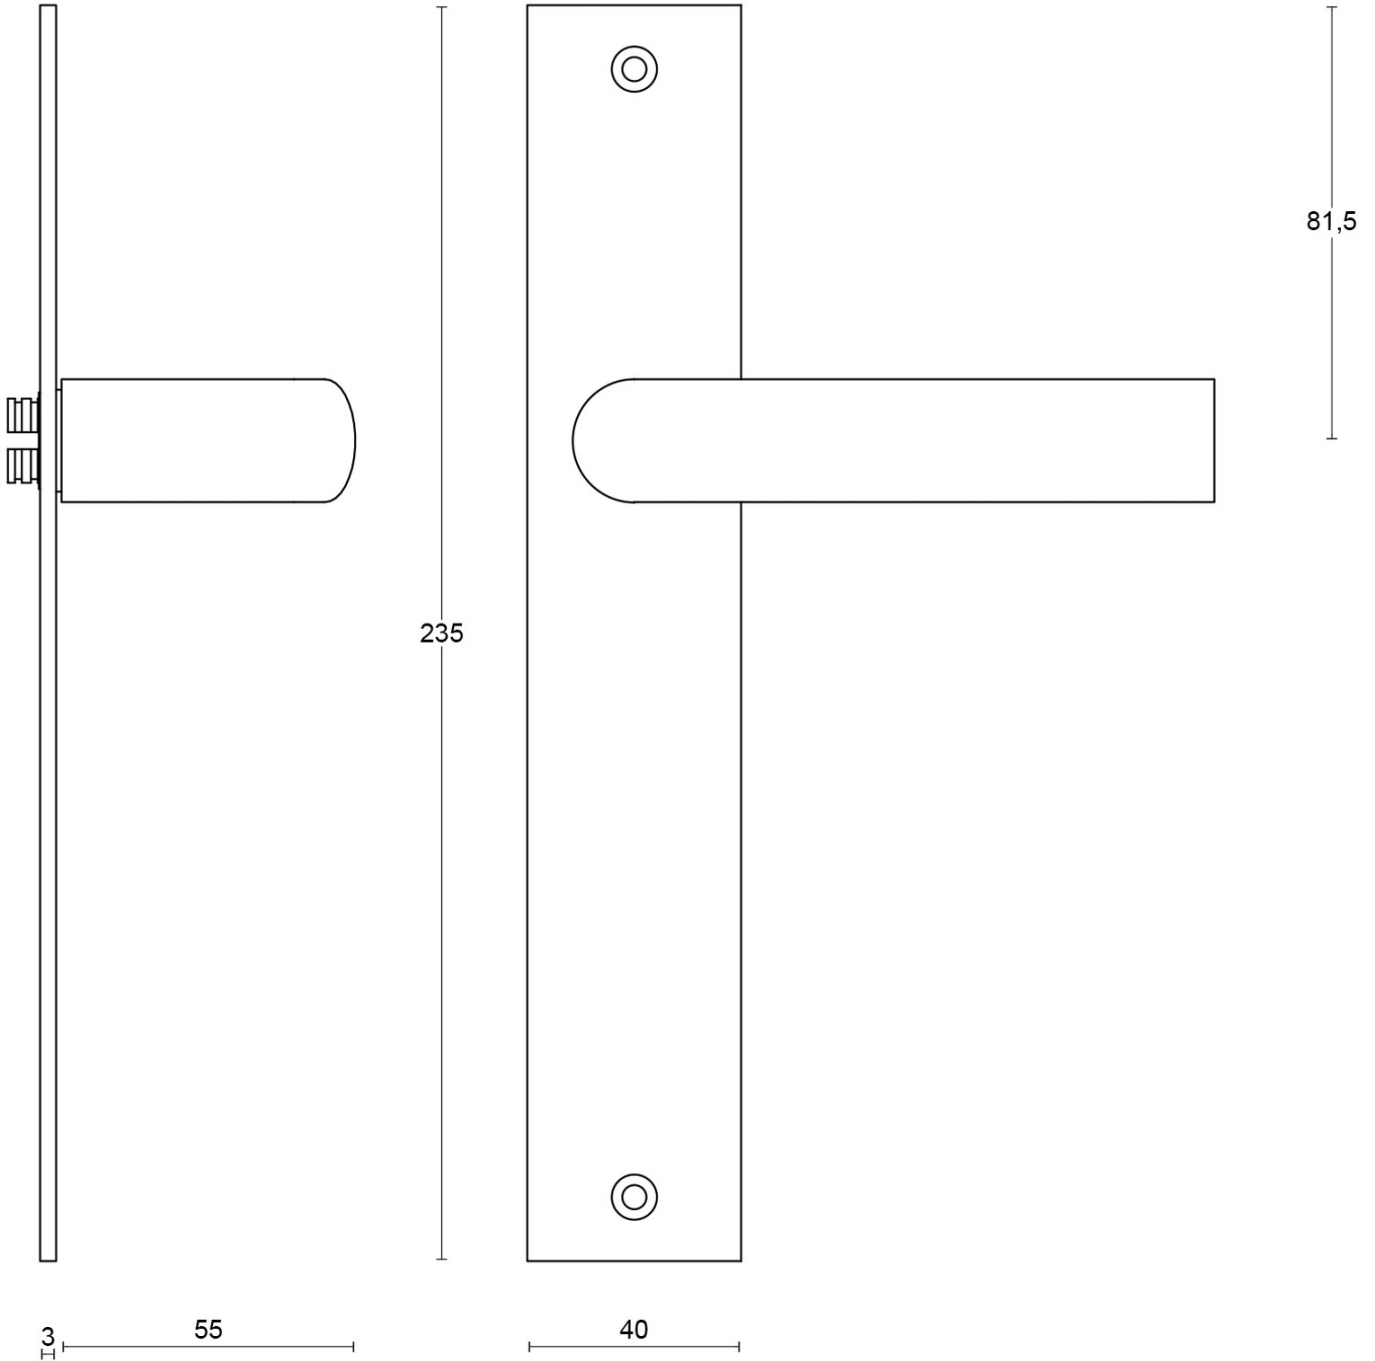

PBI101P236SFC

solid unsprung door handle on blind plate

Product information

Code: 3601D022INXX0F

Finish: satin stainless steel

UNIT: Pair

Collection: INC

Designer: Piet Boon

EAN code: 8718009376331

INC by Piet Boon

The INC series is a total concept collection consisting of door, window, and furniture fittings.

Finishes

- satin stainless steel
- PVD satin black

FORMANI®		Part number:	
		Description:	
Doc no.: 3601D022 PBI101P236SFC V01.dwg	PBI101P236SFC		Format: A3
Drawn by: Christian Brimbois	Creation date: 15-2-2019		