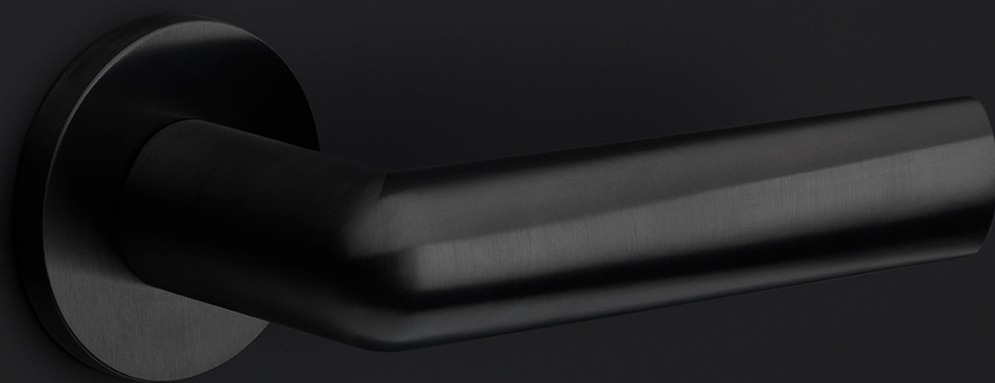

INC

by Piet Boon

FORMANI®