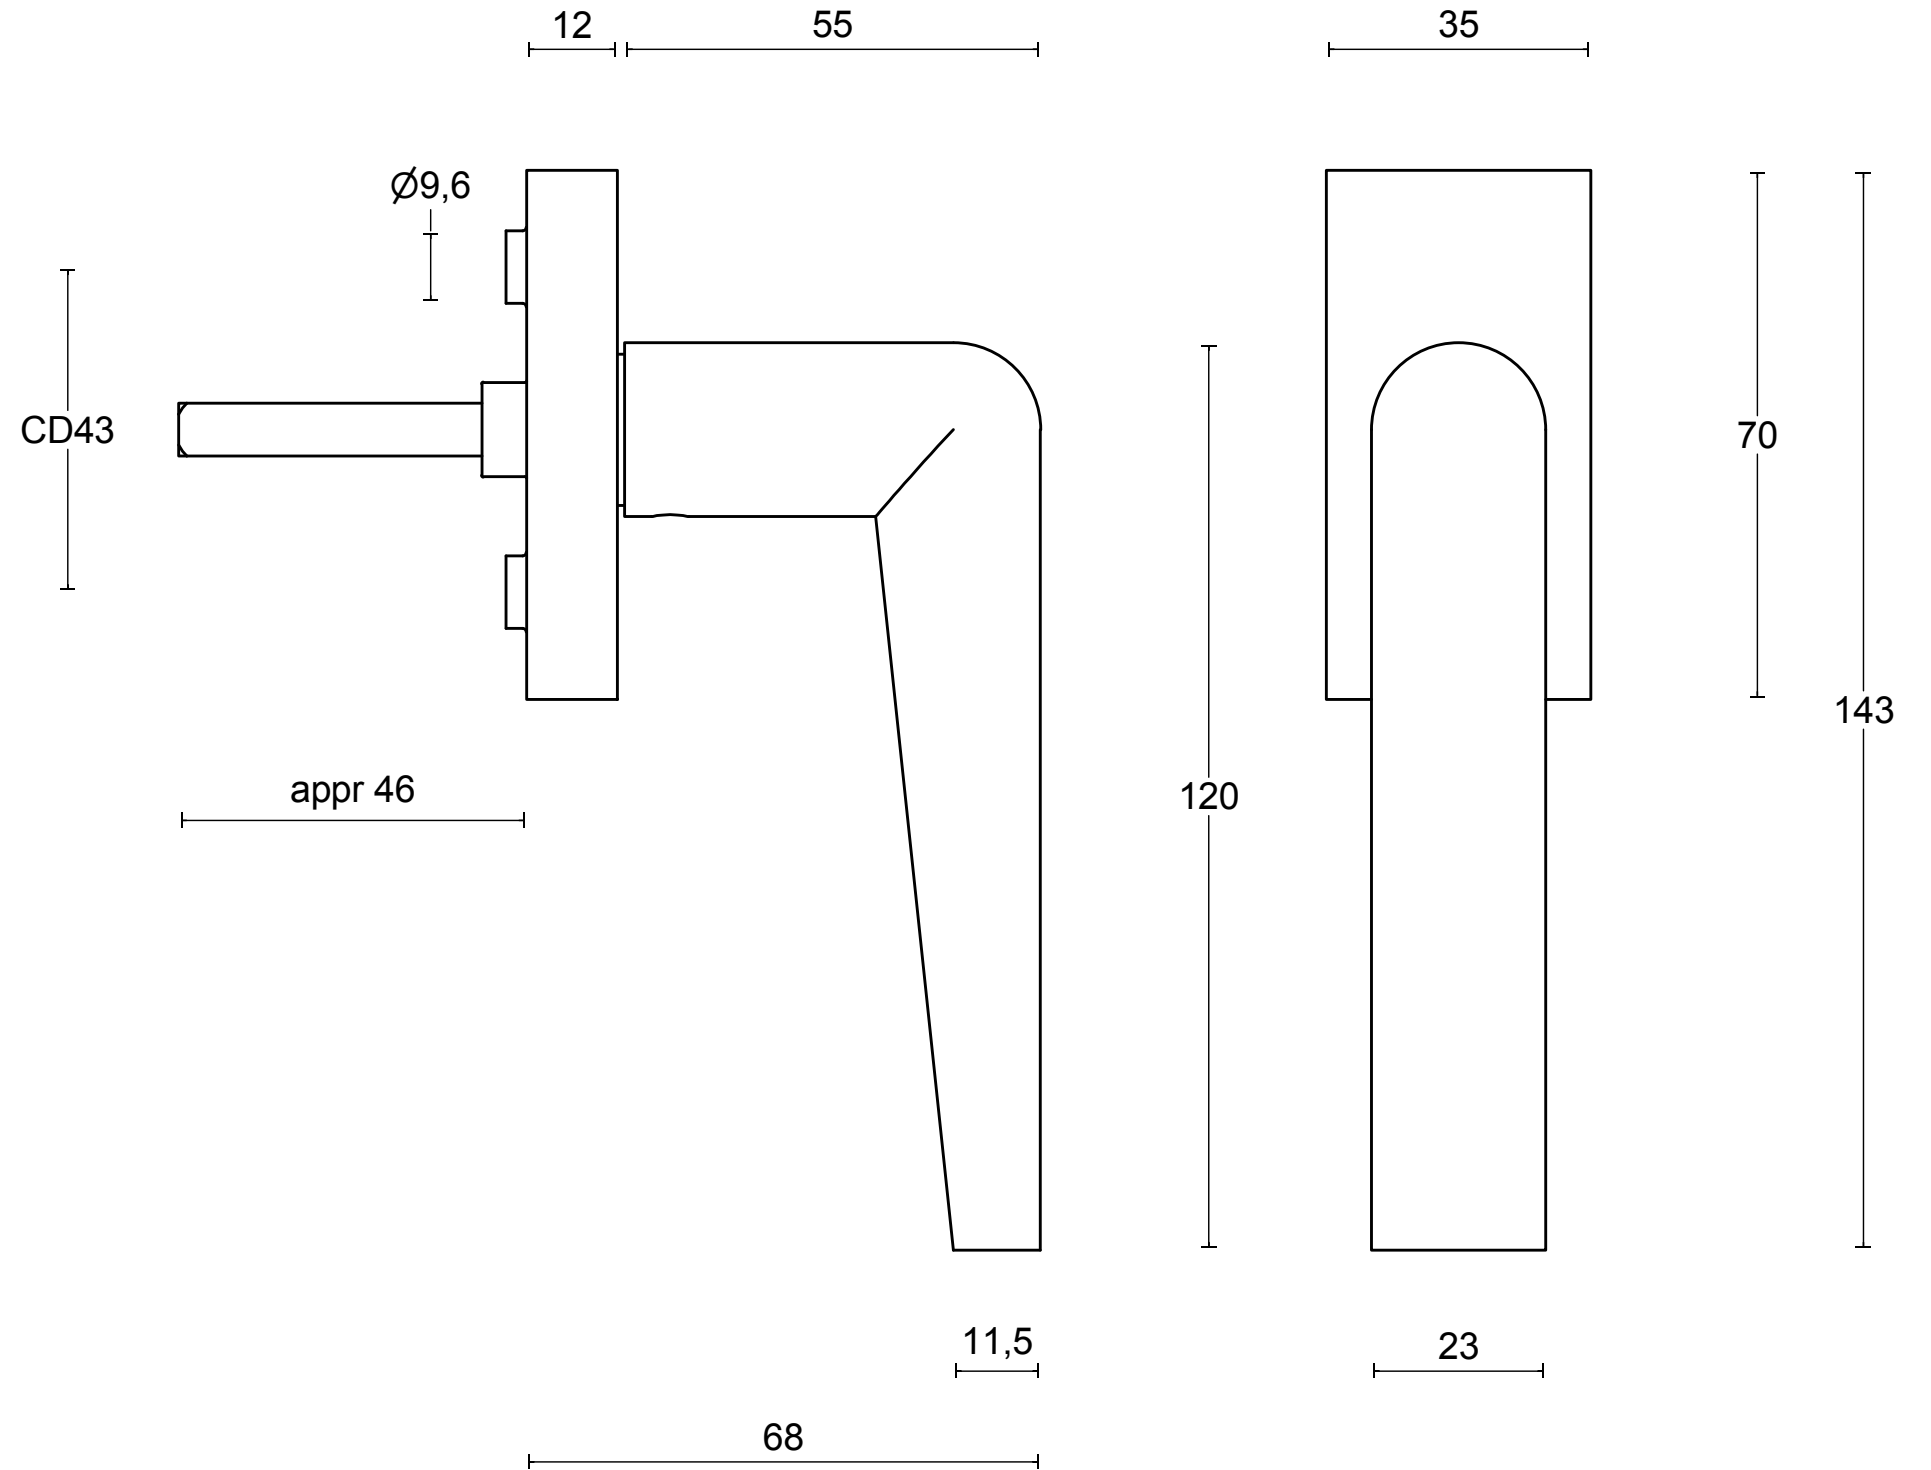

# PBI101-DK

non-locking tilt and turn  
window handle  
stainless steel

<b>FORMANI®</b>		Part number:	
Doc no.: 3603D002 PBI101DK V02.dwg		<b>PBI101-DK</b>	Format:
Drawn by: Christian Brimbois	Creation date: 12-2-2019		<b>A3</b>
FORMANI HOLLAND B.V. EUROPALAAN 12 6199 AB MAASTRICHT-AIRPORT NL T +31 (0)43 308 90 00 INFO@FORMANI.COM FORMANI.COM			