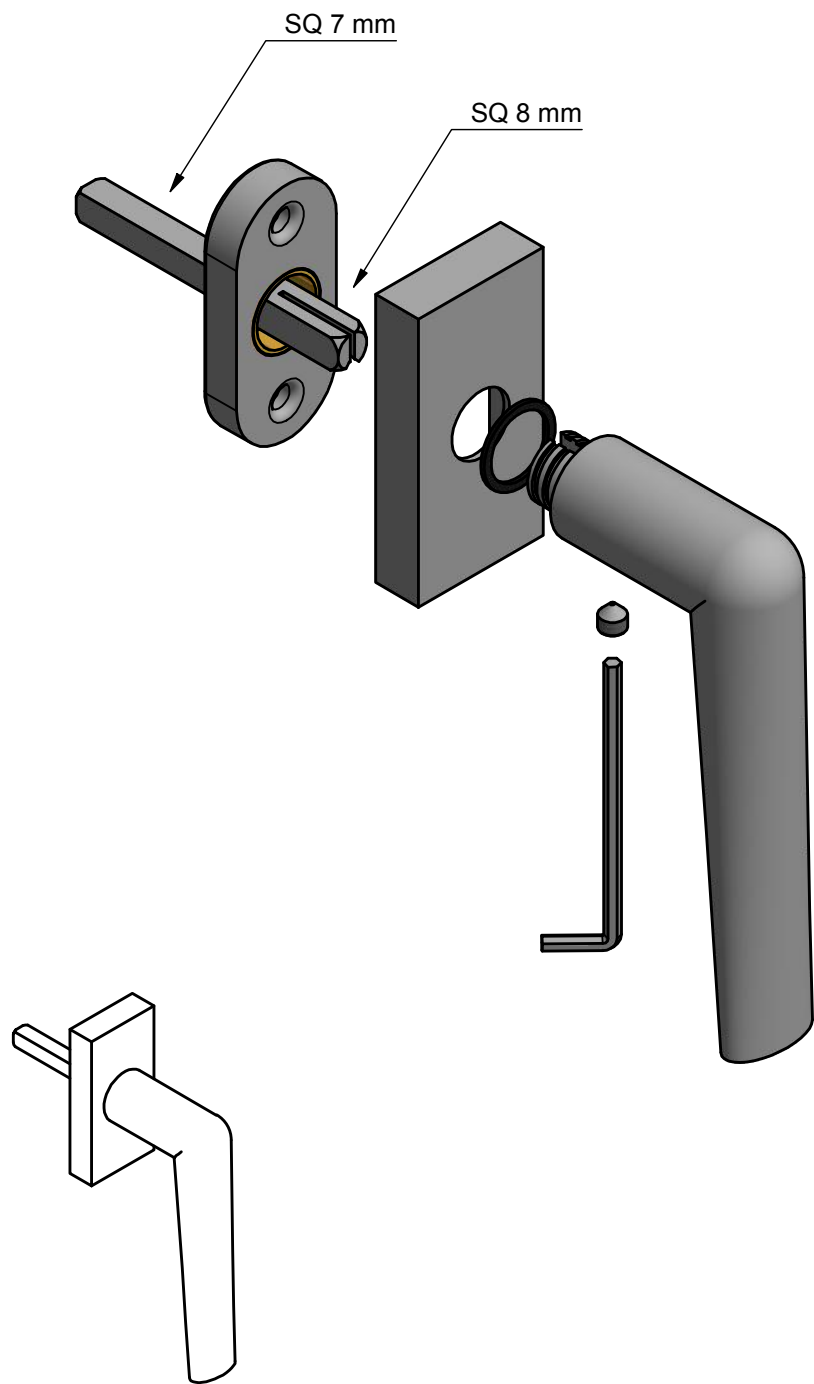

# PBI101-DK

non-locking tilt and turn  
window handle  
stainless steel

<b>FORMANI®</b>		Part number:	
Doc no.: 3603D002 PBI101DK V02.dwg		<b>PBI101-DK</b>	Format:
Drawn by: Christian Brimbois	Creation date: 12-2-2019		<b>A3</b>
FORMANI HOLLAND B.V. EUROPALAAN 12 6199 AB MAASTRICHT-AIRPORT NL T +31 (0)43 308 90 00 INFO@FORMANI.COM FORMANI.COM			