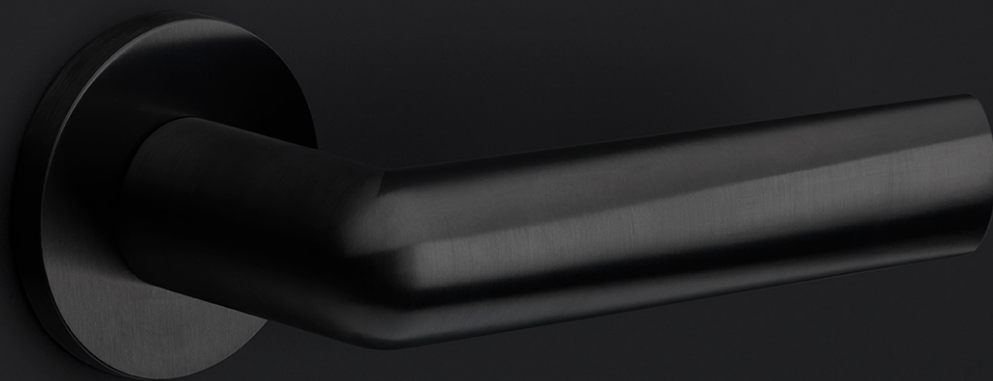

INC

by Piet Boon

FORMANI®