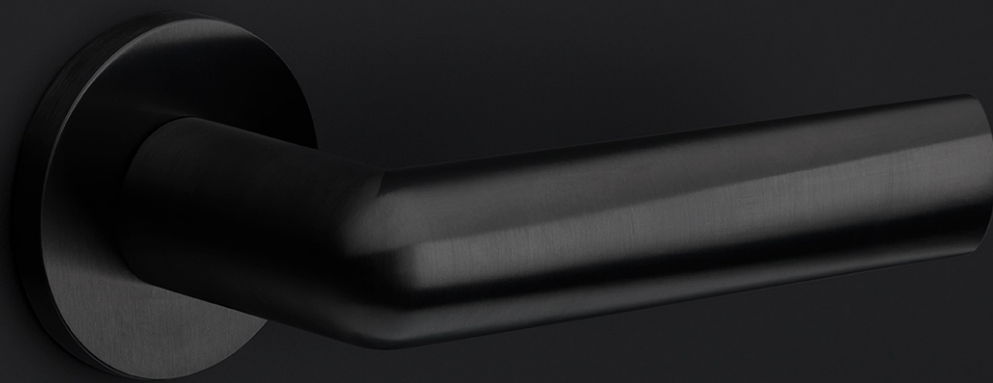

INC

by Piet Boon

FORMANI®