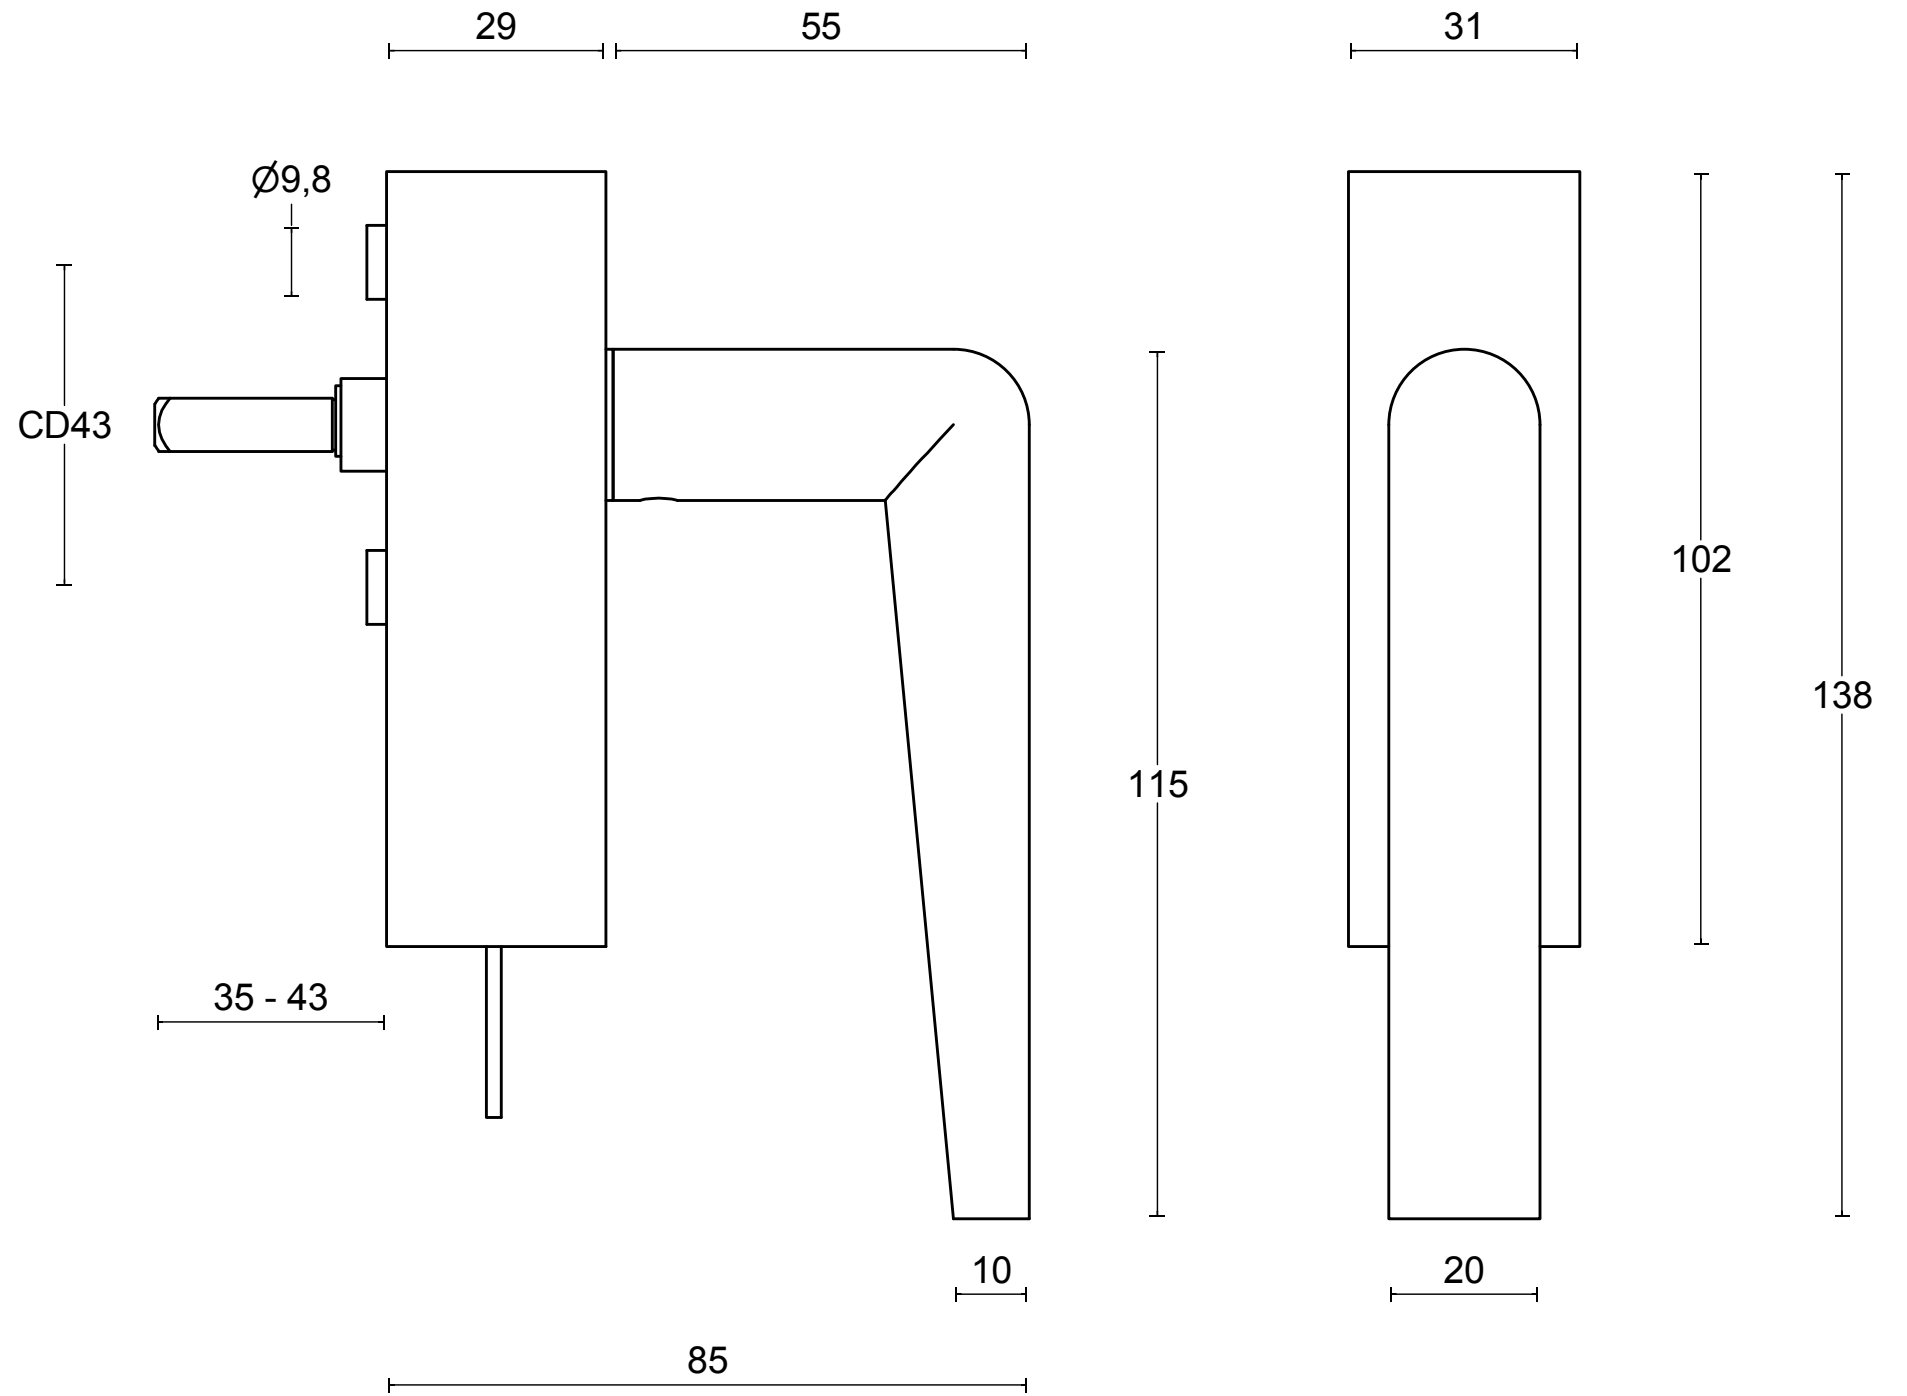

PBI100-DKLOCK

locking tilt and turn
window handle
stainless steel

FORMANI®		Part number:	
		Description:	
Doc no.:	3603D020 PBI100DKLOCK V01.dwg	PBI100-DKLOCK	Format:
Drawn by:	Wouter Kuipers		Creation date:
FORMANI HOLLAND B.V. EUROPALAAN 12 6199 AB MAASTRICHT-AIRPORT NL T +31 (0)43 308 90 00 INFO@FORMANI.COM FORMANI.COM		A3	