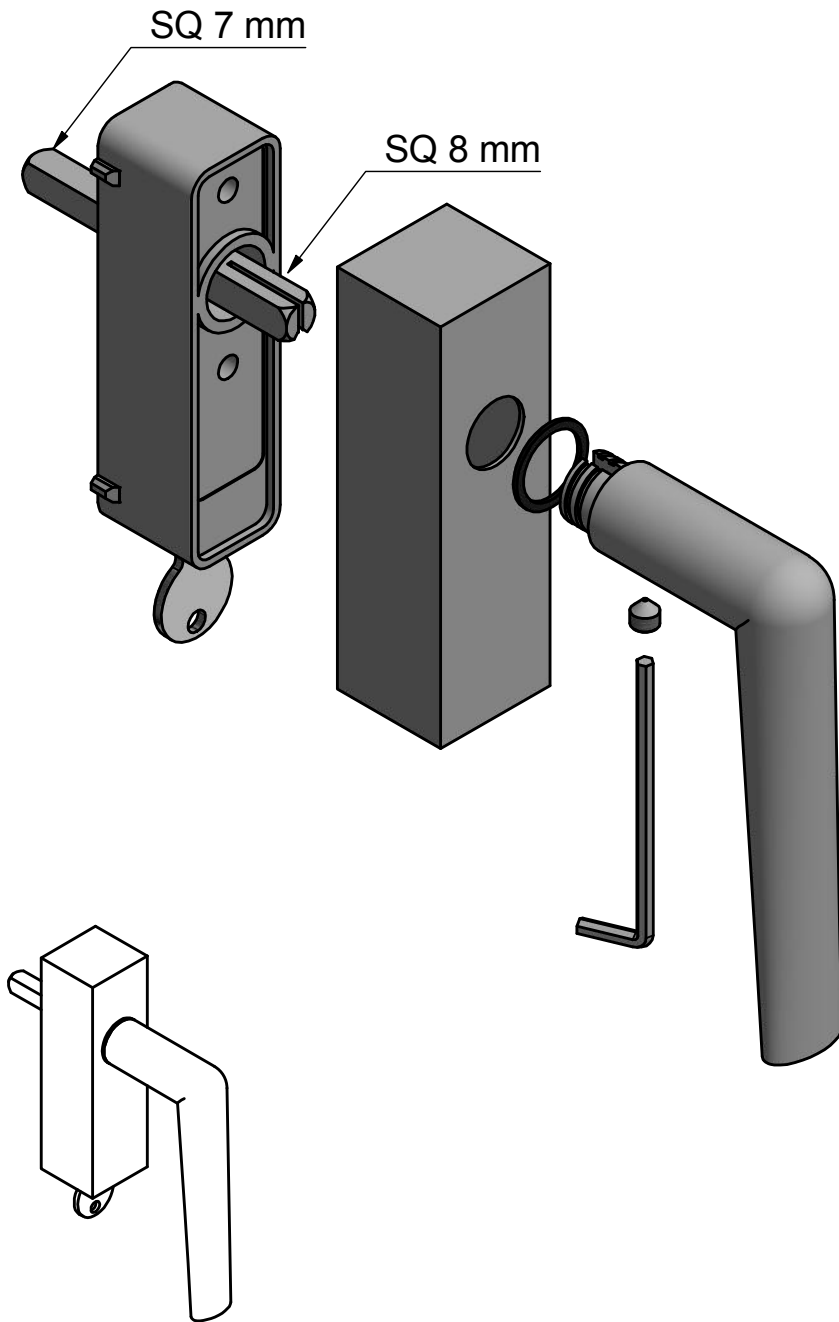

PBI100-DKLOCK

locking tilt and turn
window handle
stainless steel

FORMANI®		Part number:	
		Description:	
Doc no.:	3603D020 PBI100DKLOCK V01.dwg	PBI100-DKLOCK	Format:
Drawn by:	Wouter Kuipers		Creation date:
FORMANI HOLLAND B.V. EUROPALAAN 12 6199 AB MAASTRICHT-AIRPORT NL T +31 (0)43 308 90 00 INFO@FORMANI.COM FORMANI.COM		A3	