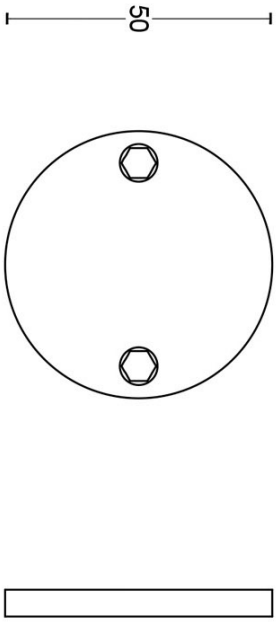

PBB50

lever handle accessory
blank escutcheon
stainless steel

FORMANI®		Part number:	
Doc no.: 2701R001 PBB50 V02.dwg		Description: PBB50	
Drawn by: Christian Brimbos		Creation date: 28-2-2013	
Formani Holland B.V. · Amerikalaan 55 · 6199 AE Maastricht Airport · tel: +31 (0)43 308 90 00 · www.formani.nl · info@formani.nl		Format: A3