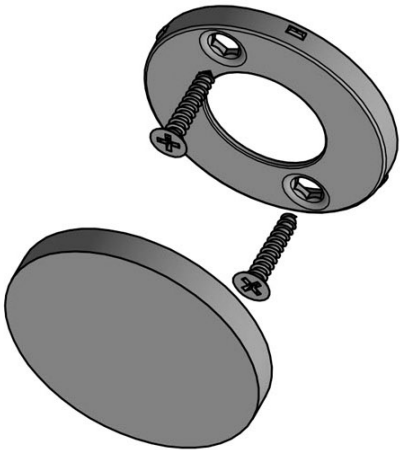

PBAB53

blank escutcheon round

Product information

Code: 3701R001INXX0

Finish: satin stainless steel

UNIT: Piece

Collection: ARC

Designer: Piet Boon

EAN code: 8718009374795

ARC by Piet Boon

The ARC series is a total concept collection consisting of door, window, and furniture fittings.

Finishes

- satin stainless steel
- PVD satin black

PBA-B53

lever handle accessory
blank escutcheon
stainless steel