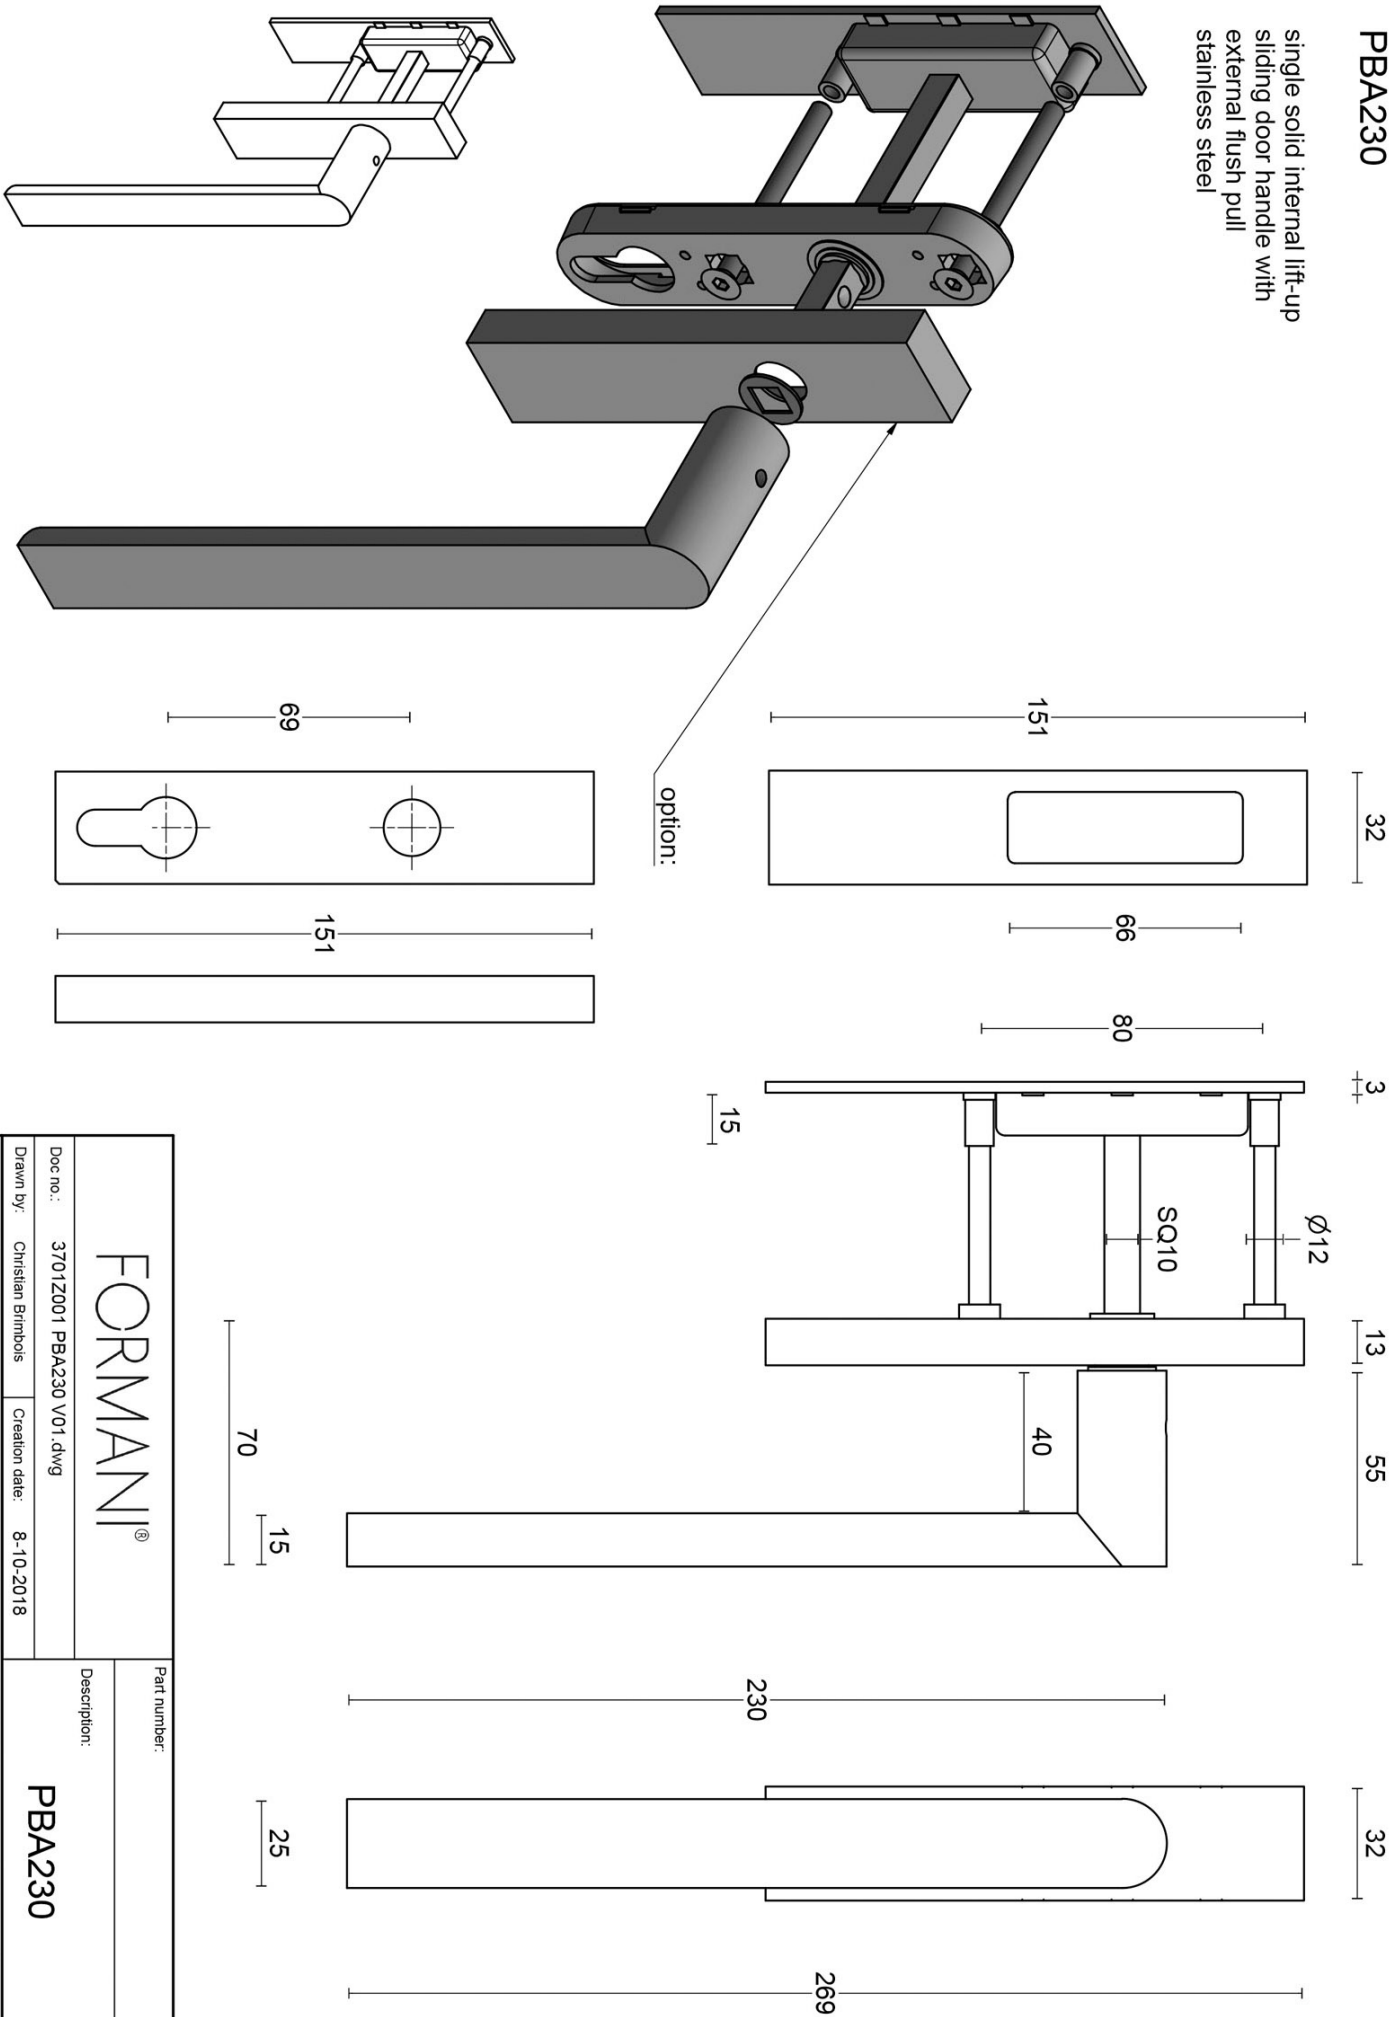

PBA230

solid set internal lift-up sliding door handle

Product information

Code: 3701Z001INXX0

Finish: satin stainless steel

UNIT: Set

Collection: ARC

Designer: Piet Boon

EAN code: 8718009375006

ARC by Piet Boon

The ARC series is a total concept collection consisting of door, window, and furniture fittings.

Finishes

- satin stainless steel
- PVD satin black

PBA230

single solid internal lift-up
sliding door handle with
external flush pull
stainless steel