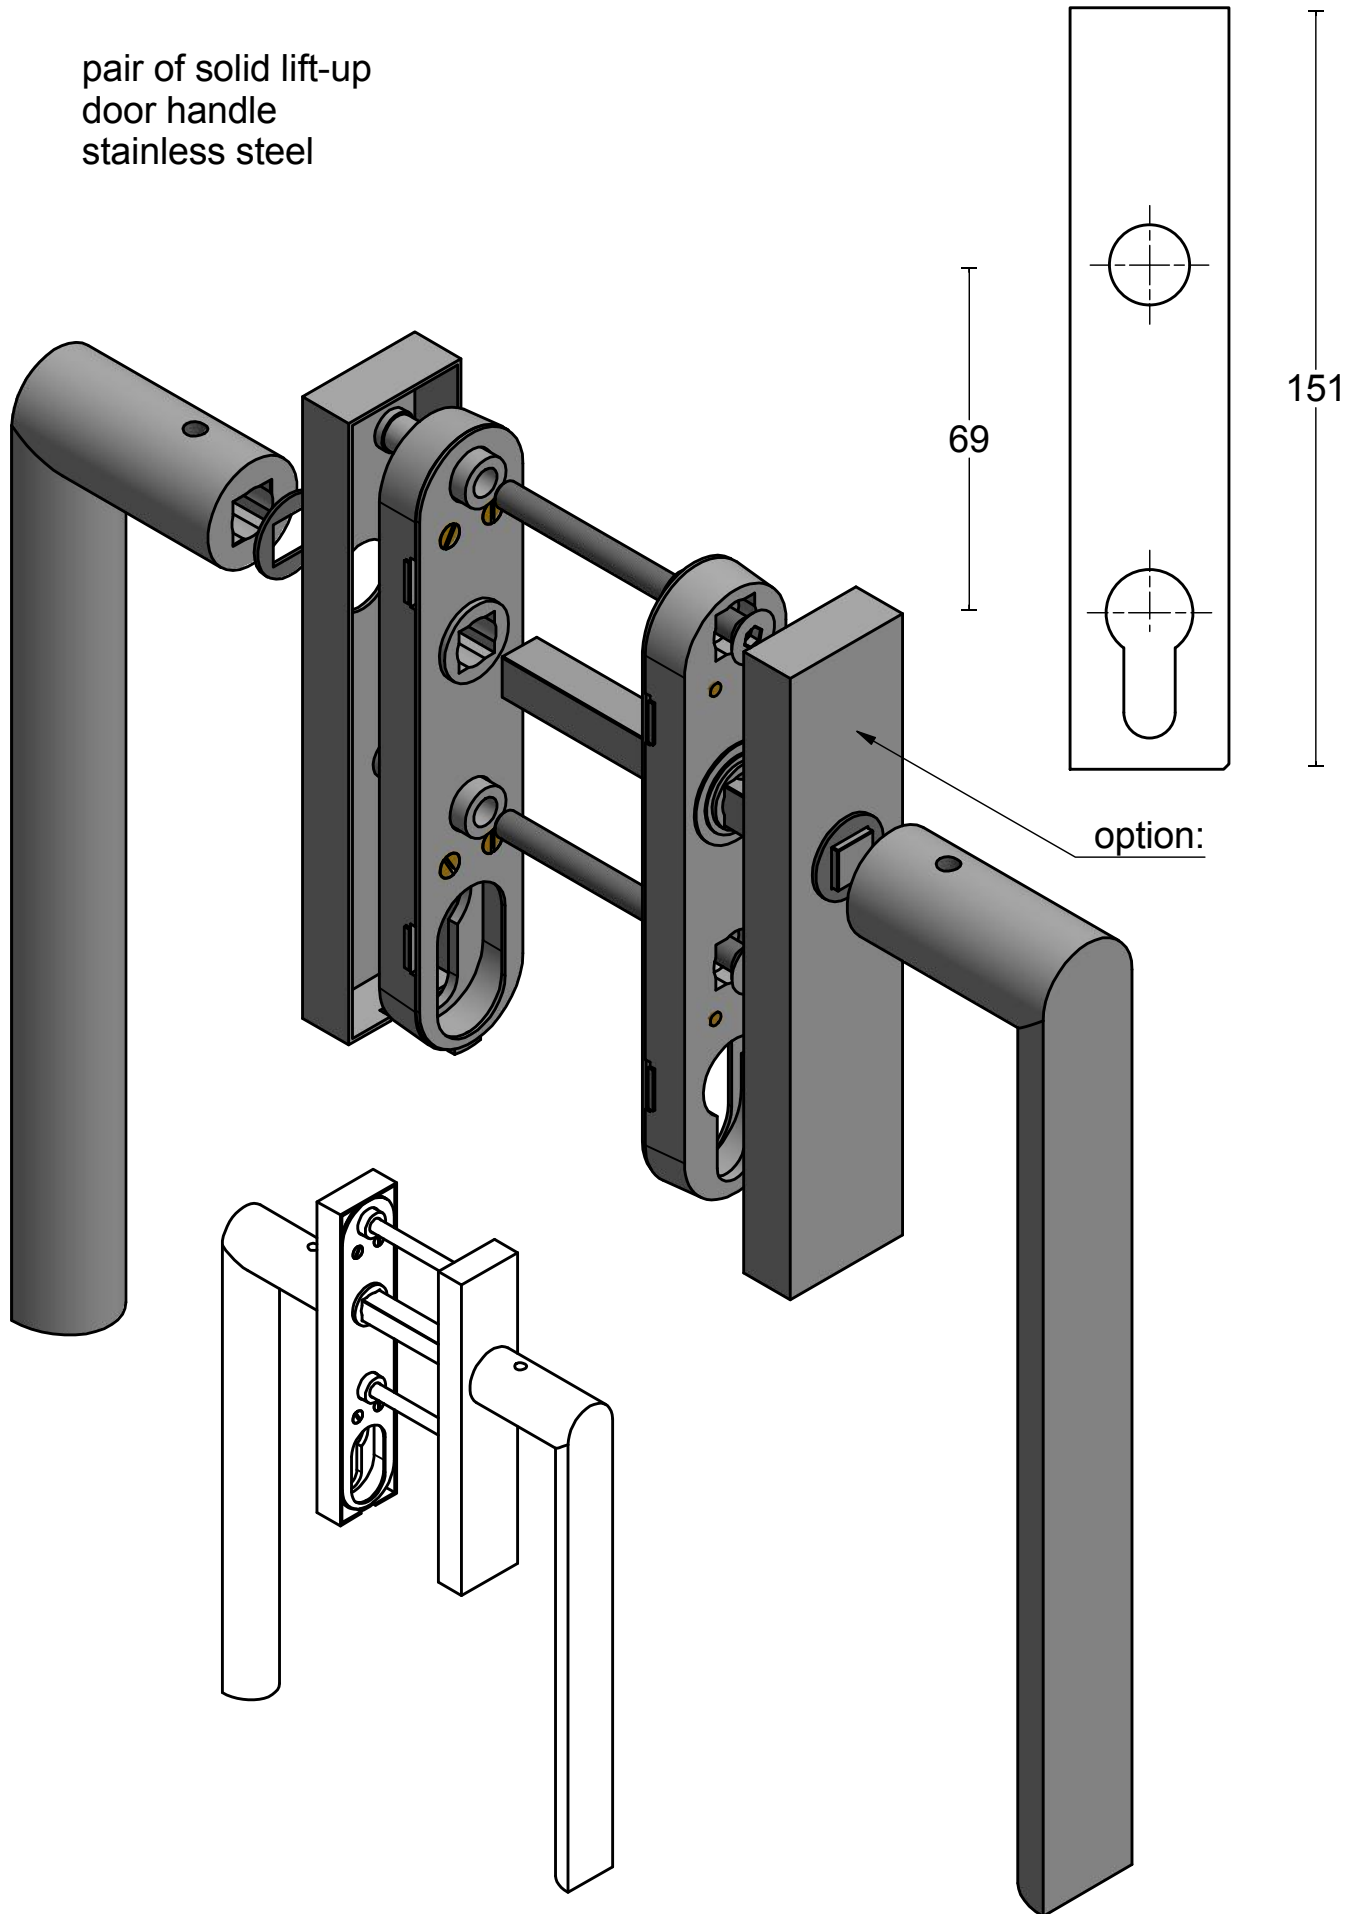

# PBA230PA

pair of solid lift-up  
door handle  
stainless steel

<h2>FORMANI®</h2>		Part number:	
		Description:	
Doc no.:	3701Z001 PBA230PA V01.dwg	<h1>PBA230PA</h1>	Format:
Drawn by:	Christian Brimbois		Creation date:
<small>FORMANI HOLLAND B.V. EUROPALAAN 12 6199 AB MAASTRICHT-AIRPORT NL T +31 (0)43 308 90 00 INFO@FORMANI.COM FORMANI.COM</small>			