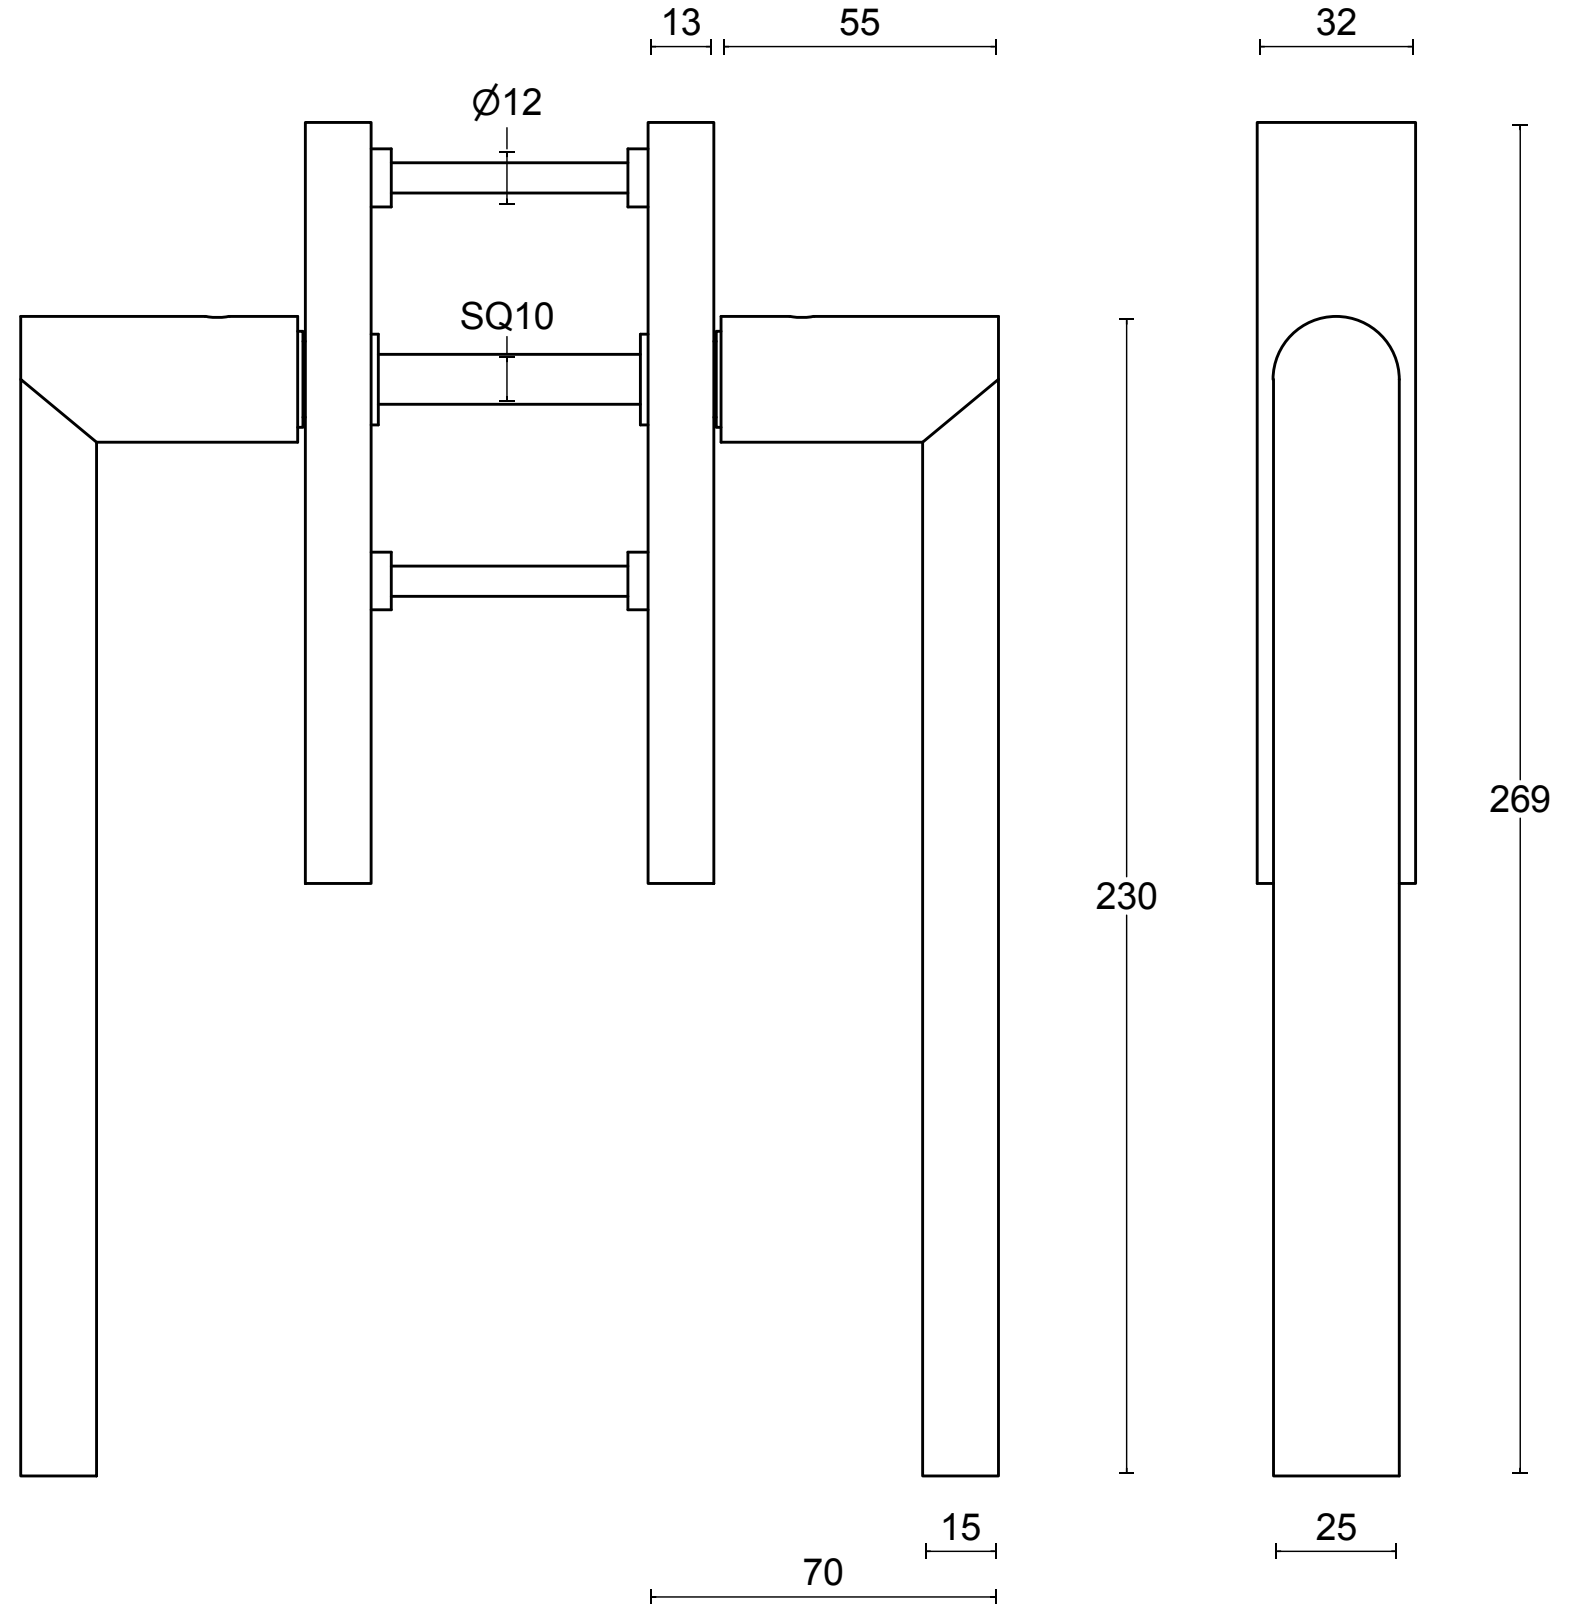

# PBA230PA

pair of solid lift-up  
door handle  
stainless steel

<h2>FORMANI®</h2>		Part number:	
		Description:	
Doc no.:	3701Z001 PBA230PA V01.dwg	<h1>PBA230PA</h1>	Format:
Drawn by:	Christian Brimbois		Creation date:
<small>FORMANI HOLLAND B.V. EUROPALAAN 12 6199 AB MAASTRICHT-AIRPORT NL T +31 (0)43 308 90 00 INFO@FORMANI.COM FORMANI.COM</small>			