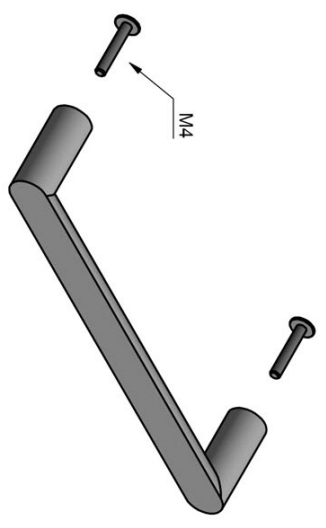

PBA16/160

solid cabinet handle
stainless steel

CD160

FORMANI®		Part number:
Doc no.:	3704M001 PBA16160 V01.dwg	Description:
Drawn by:	Christian Brimbois	PBA16/160
Creation date:	5-10-2018	Format:
FORMANI HOLLAND B.V. - EUROPALAAN 12 6199 AB MAASTRICHT-AIRPORT NL T. +31 (0)43 308 90 00 INFO@FORMANI.COM FORMANI.COM		A3