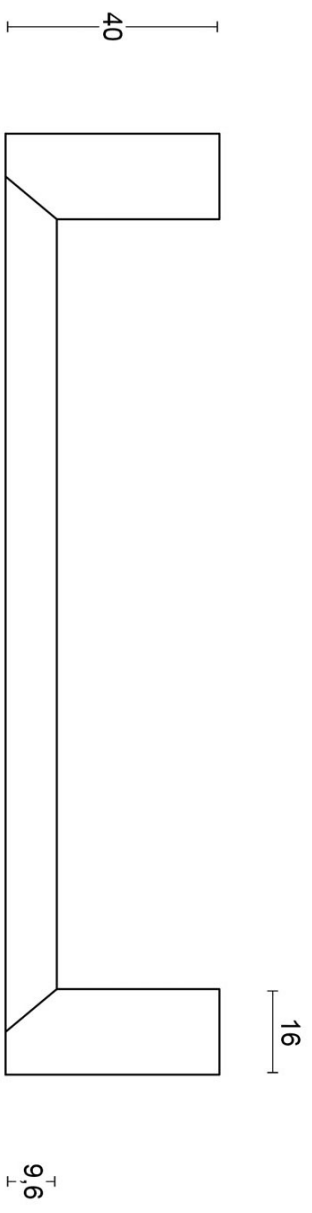

PBA16/160

solid cabinet handle

Product information

Code: 3704M001INXX0

Finish: satin stainless steel

UNIT: Piece

Collection: ARC

Designer: Piet Boon

CD160

| | | |
|--|---------------------------|------------------|
| FORMANI® | | Part number: |
| Doc no.: | 3704M001 PBA16160 V01.dwg | Description: |
| Drawn by: | Christian Brimbois | PBA16/160 |
| Creation date: | 5-10-2018 | Format: |
| FORMANI HOLLAND B.V. - EUROPALAAN 12 6199 AB MAASTRICHT-AIRPORT NL T. +31 (0)43 308 90 00 INFO@FORMANI.COM FORMANI.COM | | A3 |