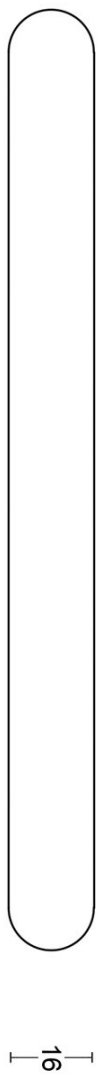

PBA16/160

solid cabinet handle

Product information

Code: 3704M001INXX0

Finish: satin stainless steel

UNIT: Piece

Collection: ARC

Designer: Piet Boon

EAN code: 8718009375273

ARC by Piet Boon

The ARC series is a total concept collection consisting of door, window, and furniture fittings.

Finishes

- satin stainless steel
- PVD satin black

PBA16/160

solid cabinet handle
stainless steel

CD160

| | | |
|--|---------------------------|------------------|
| FORMANI® | | Part number: |
| Doc no.: | 3704M001 PBA16160 V01.dwg | Description: |
| Drawn by: | Christian Brimbois | PBA16/160 |
| Creation date: | 5-10-2018 | Format: |
| FORMANI HOLLAND B.V. - EUROPALAAN 12 6199 AB MAASTRICHT-AIRPORT NL T. +31 (0)43 308 90 00 INFO@FORMANI.COM FORMANI.COM | | A3 |