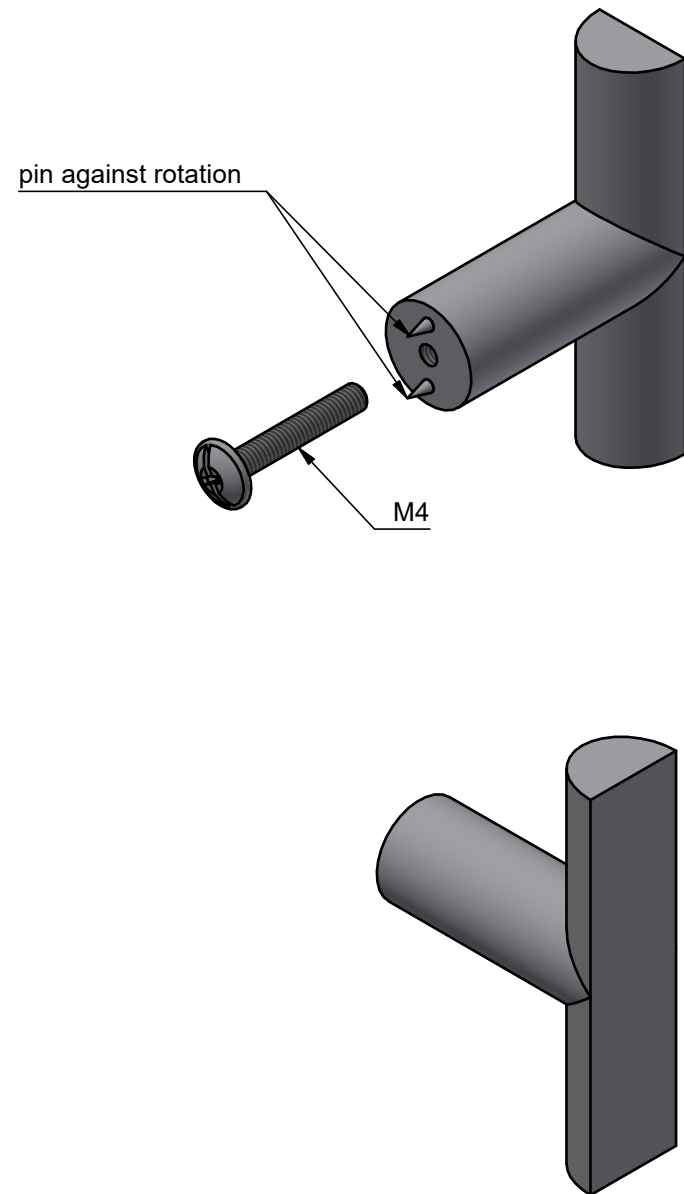

ARC PBA16M

solid cabinet handle
stainless steel

16

64

16

10

40

<p>FORMANI®</p> <p>FORMANI HOLLAND B.V. EUROPALAAN 12 6199 AB MAASTRICHT-AIRPORT NL T +31 (0)43 308 90 00 INFO@FORMANI.COM WWW.FORMANI.COM</p>	Type :	Version:
	<p>ARC PBA16M</p>	
	<p>Formani filename: 3704P002_PBA16M_V02.dwg</p> <p>Drawn by: Christian Brimbois</p> <p>Creation date: 21-11-2023</p>	<p>Description:</p> <p>solid cabinet handle stainless steel</p>