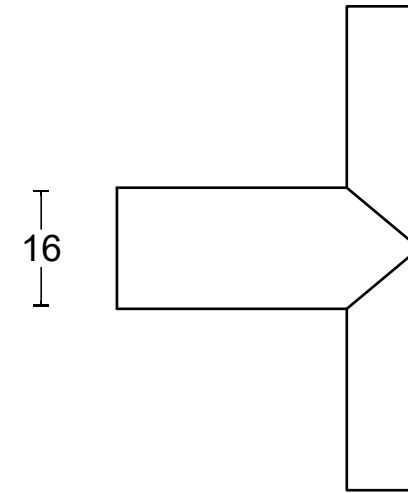

ARC PBA16M

solid cabinet handle
stainless steel

16

64

16

10

40

<p>FORMANI®</p> <p>FORMANI HOLLAND B.V. EUROPALAAN 12 6199 AB MAASTRICHT-AIRPORT NL T +31 (0)43 308 90 00 INFO@FORMANI.COM WWW.FORMANI.COM</p>	Type :	Version:
	<p>ARC PBA16M</p>	
	<p>Formani filename: 3704P002_PBA16M_V02.dwg</p> <p>Drawn by: Christian Brimbois</p> <p>Creation date: 21-11-2023</p>	<p>Description:</p> <p>solid cabinet handle stainless steel</p>