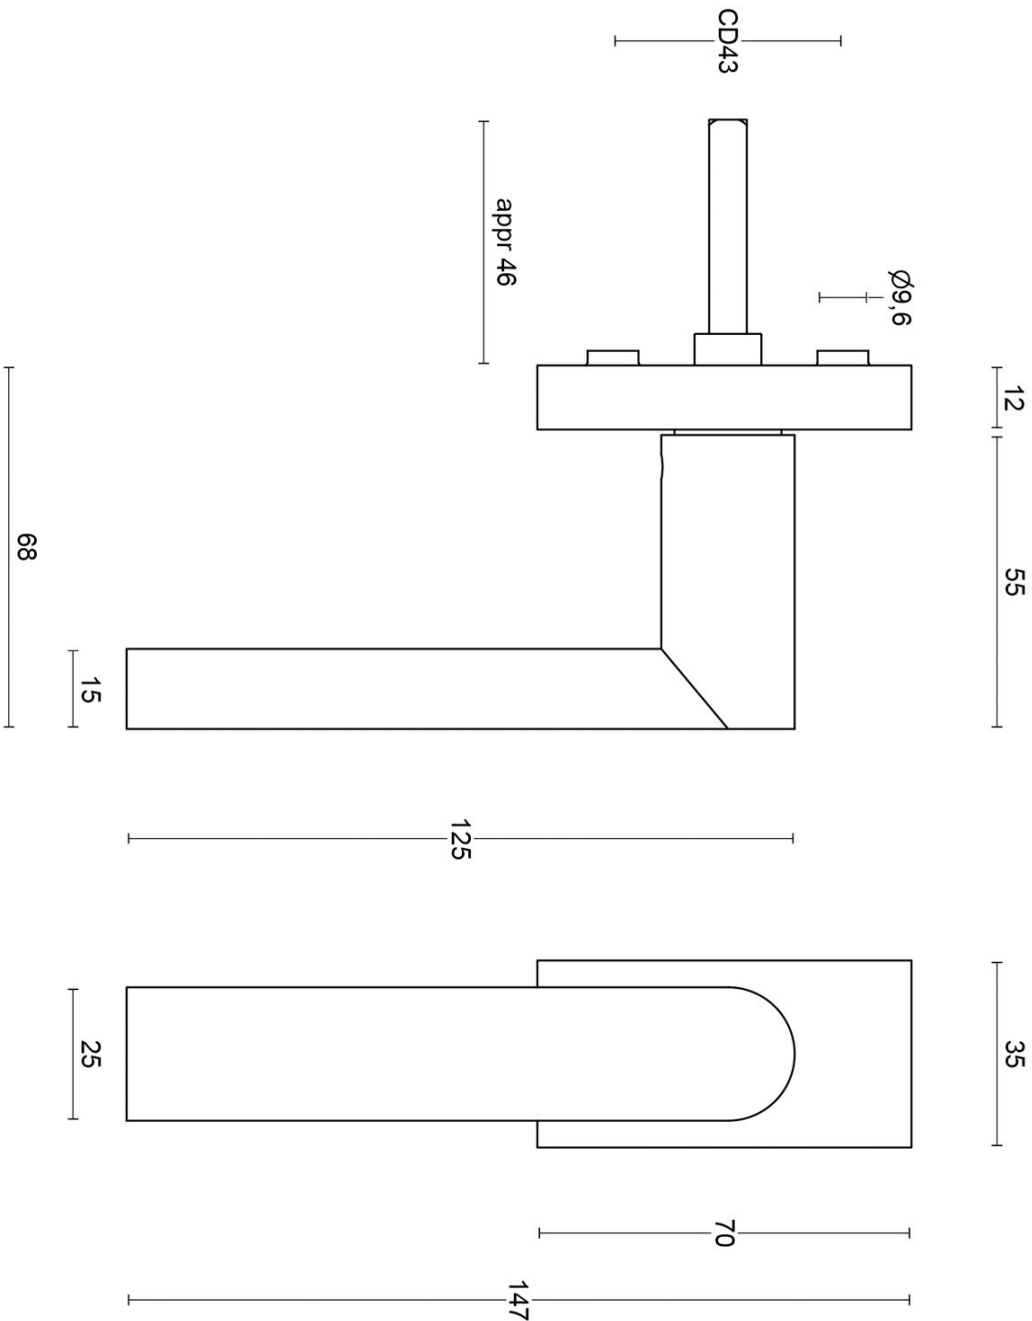

PBA101-DK

non-locking tilt and turn window handle

Product information

Code: 3703D002INXX1

Finish: satin stainless steel

UNIT: Piece

Collection: ARC

Designer: Piet Boon

EAN code: 8718009385647

ARC by Piet Boon

The ARC series is a total concept collection consisting of door, window, and furniture fittings.

Finishes

- satin stainless steel
- satin stainless steel
- PVD satin black
- PVD satin black

PBA101-DK

non-locking tilt and turn
window handle
stainless steel

FORMANI®		Part number:
Doc no.:	3703D002 PBA101DK V01.dwg	Description:
Drawn by:	Christian Brimbois	
Creation date:	8-10-2018	PBA101-DK
FORMANI HOLLAND B.V. · EUROPALAAN 12 · 6199 AB MAASTRICHT-AIRPORT NL · T. +31 (0)43 308 90 00 · INFO@FORMANI.COM · FORMANI.COM		Format:
		A3