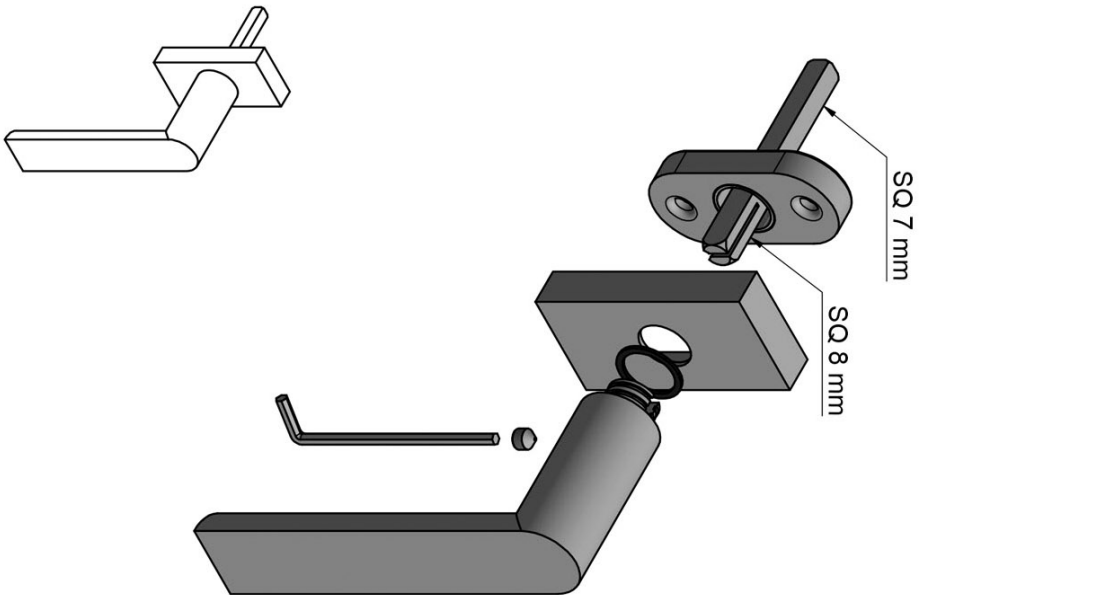

PBA101-DK

non-locking tilt and turn window handle

Product information

Code: 3703D002INXX1

Finish: satin stainless steel

UNIT: Piece

Collection: ARC

Designer: Piet Boon

EAN code: 8718009385647

ARC by Piet Boon

The ARC series is a total concept collection consisting of door, window, and furniture fittings.

Finishes

- satin stainless steel
- satin stainless steel
- PVD satin black
- PVD satin black

PBA101-DK

non-locking tilt and turn
window handle
stainless steel

FORMANI®		Part number:
Doc no.:	3703D002 PBA101DK V01.dwg	Description:
Drawn by:	Christian Brimbois	
Creation date:	8-10-2018	PBA101-DK
FORMANI HOLLAND B.V. · EUROPALAAN 12 · 6199 AB MAASTRICHT-AIRPORT NL · T. +31 (0)43 308 90 00 · INFO@FORMANI.COM · FORMANI.COM		Format:
		A3