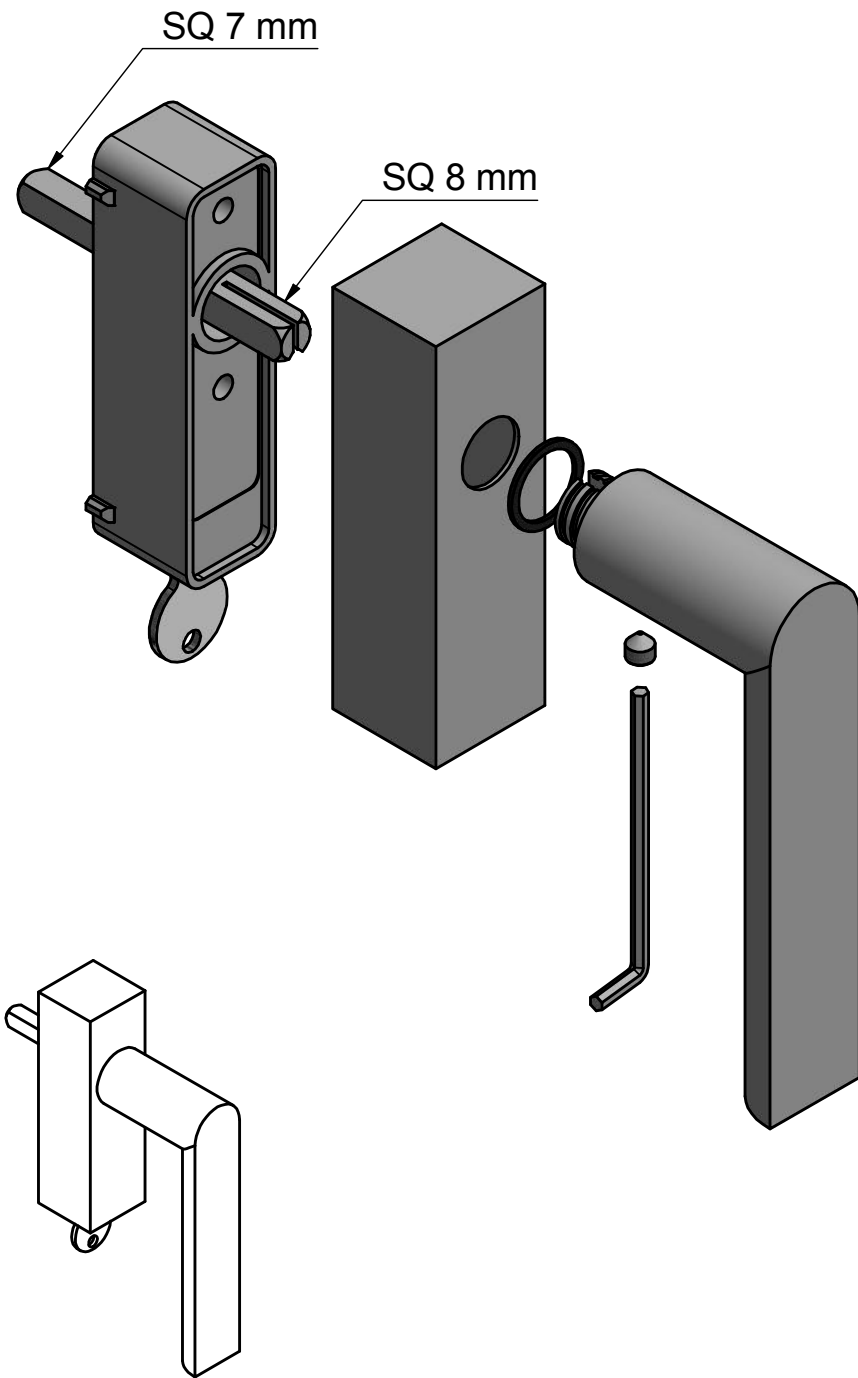

# PBA101-DKLOCK

locking tilt and turn  
window handle  
stainless steel

<b>FORMANI®</b>		Part number:	
		PBA101-DKLOCK	
Doc no.: 3703D021 PBA101DKLOCK V01.dwg		<b>A3</b>	Format:
Drawn by: Christian Brimbois	Creation date: 9-10-2018		
FORMANI HOLLAND B.V. EUROPALAAN 12 6199 AB MAASTRICHT-AIRPORT NL T +31 (0)43 308 90 00 INFO@FORMANI.COM FORMANI.COM			