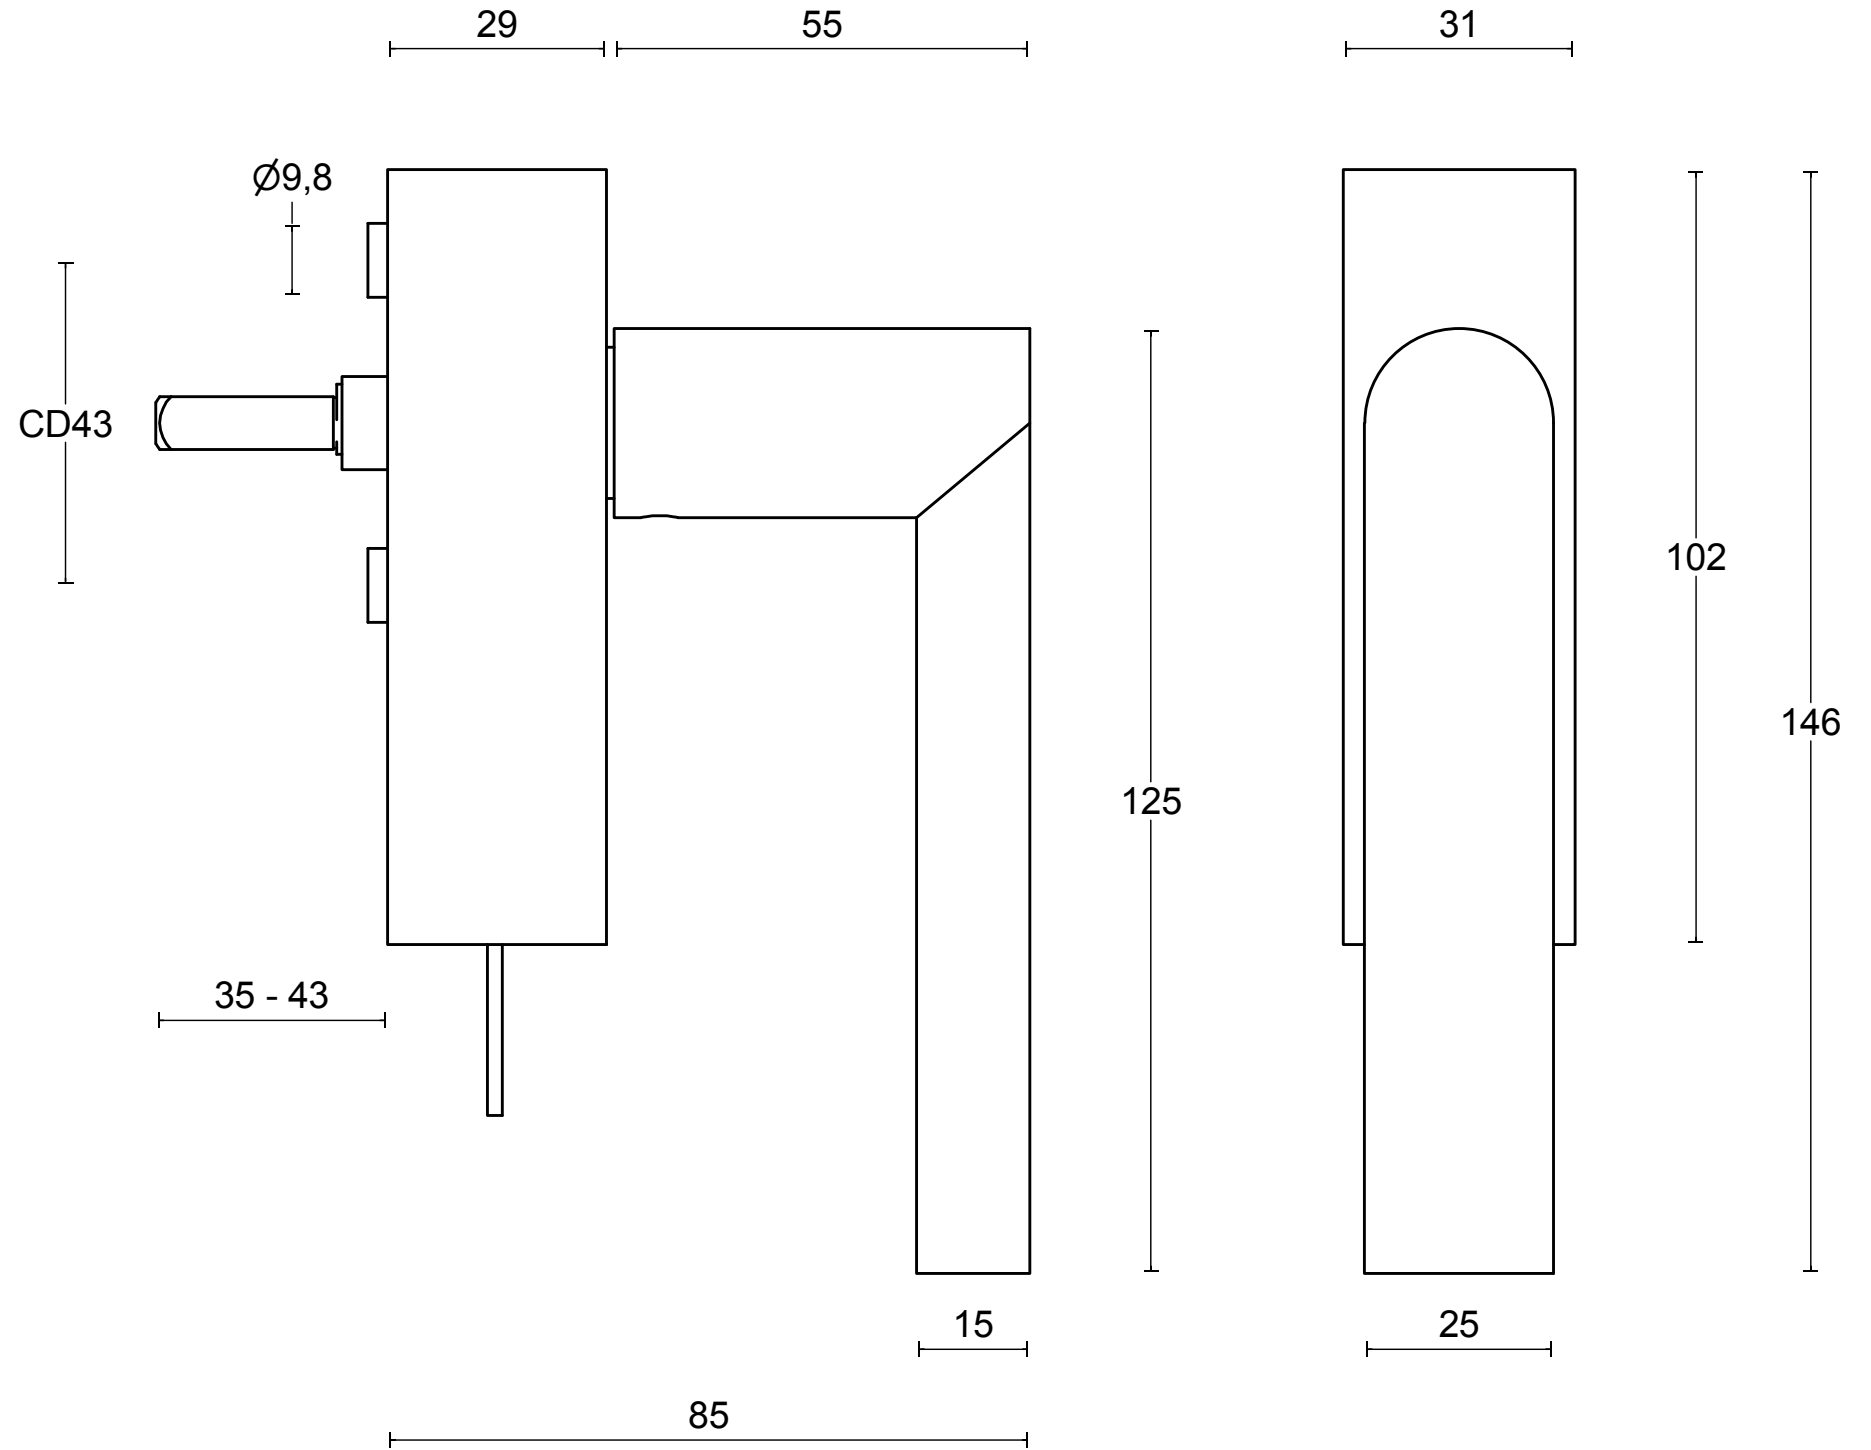

# PBA101-DKLOCK

locking tilt and turn  
window handle  
stainless steel

<b>FORMANI®</b>		Part number:	
		PBA101-DKLOCK	
Doc no.: 3703D021 PBA101DKLOCK V01.dwg		<b>A3</b>	Format:
Drawn by: Christian Brimbois	Creation date: 9-10-2018		
FORMANI HOLLAND B.V. EUROPALAAN 12 6199 AB MAASTRICHT-AIRPORT NL T +31 (0)43 308 90 00 INFO@FORMANI.COM FORMANI.COM			