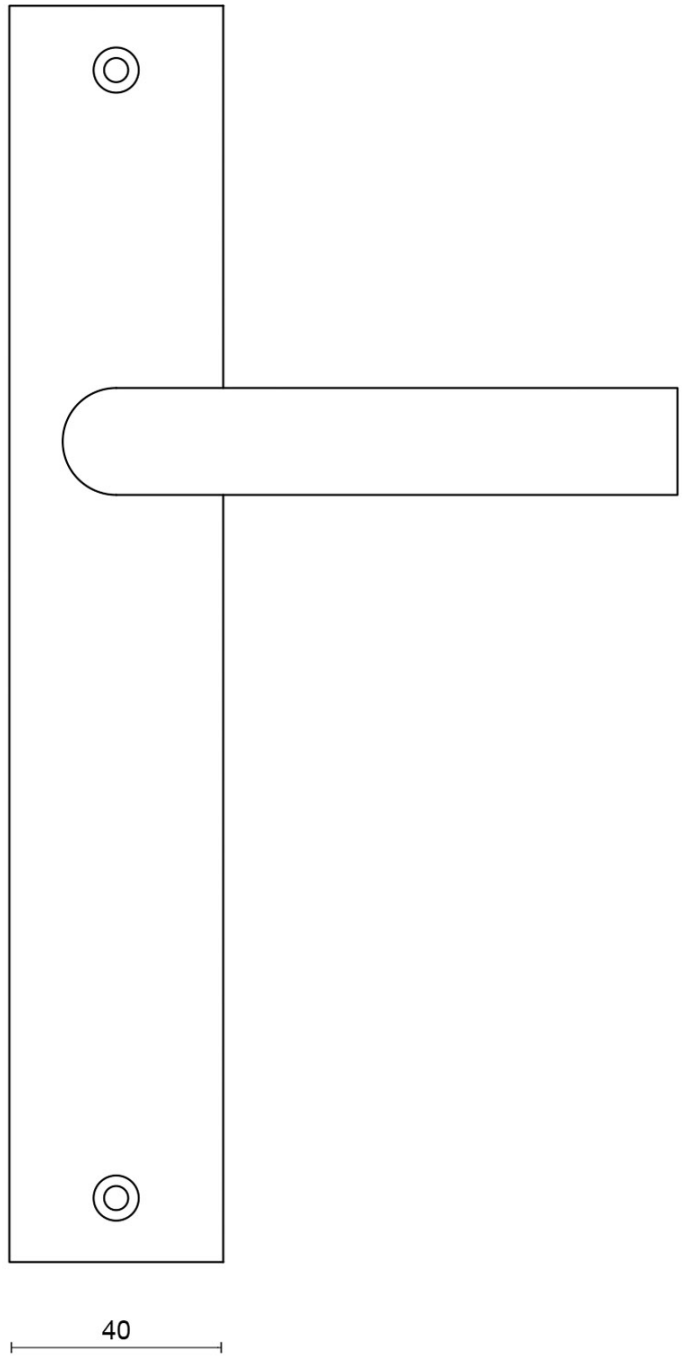

235

81,5

3

54

12

115

125

FORMANI®		Part number:	
		Description:	
Doc no.: 3701D021 PBA100P236SFC V01.dwg	PBA100P236SFC		Format: A3
Drawn by: Christian Brimbois	Creation date: 15-2-2019		
FORMANI HOLLAND B.V. EUROPALAAN 12 6199 AB MAASTRICHT-AIRPORT NL T +31 (0)43 308 90 00 INFO@FORMANI.COM FORMANI.COM