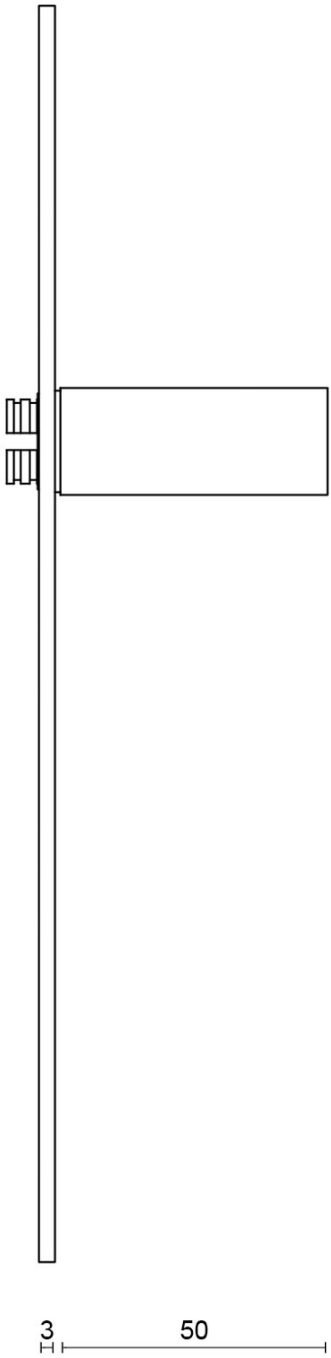

PBA100P236SFC

solid unsprung door handle on blind plate

Product information

Code: 3701D021INXX0F

Finish: satin stainless steel

UNIT: Pair

Collection: ARC

Designer: Piet Boon

EAN code: 8718009374276

ARC by Piet Boon

The ARC series is a total concept collection consisting of door, window, and furniture fittings.

Finishes

- satin stainless steel
- PVD satin black

235

81,5

3