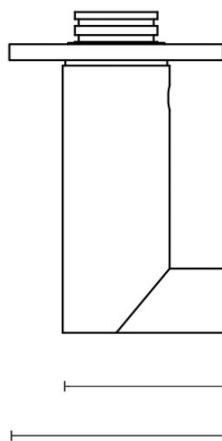

PBA100P236SFC

solid unsprung door handle on blind plate

Product information

Code: 3701D021INXX0F

Finish: satin stainless steel

UNIT: Pair

Collection: ARC

Designer: Piet Boon

EAN code: 8718009374276

ARC by Piet Boon

The ARC series is a total concept collection consisting of door, window, and furniture fittings.

Finishes

- satin stainless steel
- PVD satin black

235

81,5

3