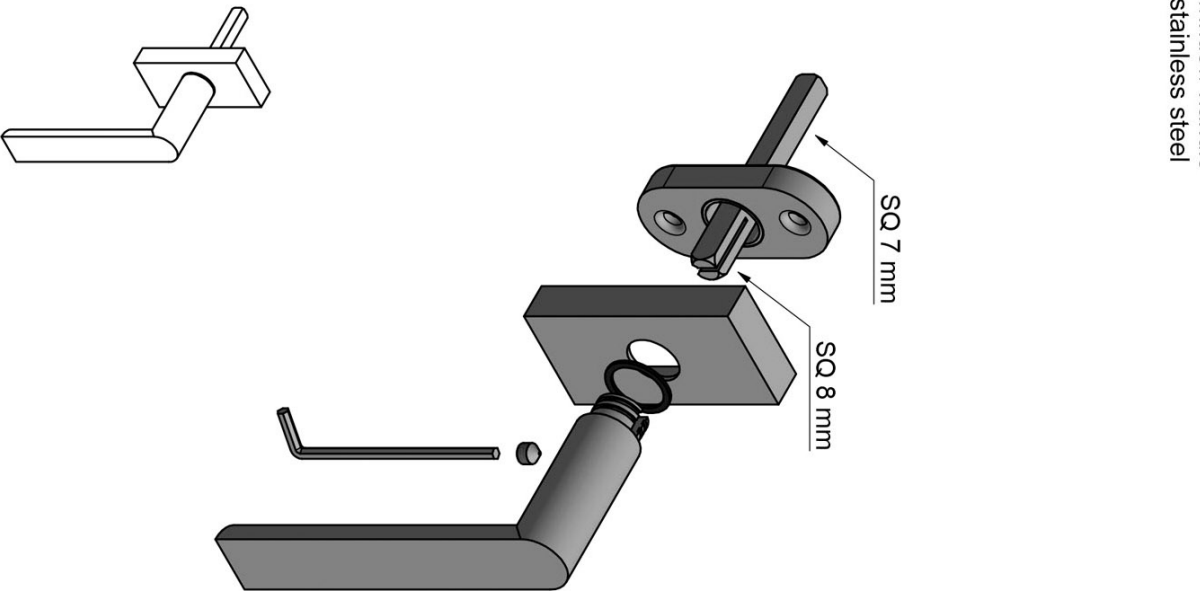

PBA100-DK

non-locking tilt and turn window handle

Product information

Code: 3703D001INXX1

Finish: satin stainless steel

UNIT: Piece

Collection: ARC

Designer: Piet Boon

EAN code: 8718009385609

ARC by Piet Boon

The ARC series is a total concept collection consisting of door, window, and furniture fittings.

Finishes

- satin stainless steel
- satin stainless steel
- PVD satin black
- PVD satin black

PBA100-DK

non-locking tilt and turn
window handle
stainless steel

FORMANI®		Part number:
Doc no.: 3703D001 PBA100DK V02.dwg		Description:
Drawn by: Christian Brimbois	Creation date: 14-2-2019	PBA100-DK
FORMANI HOLLAND B.V. - EUROPAALAN 12 6199 AB MAASTRICHT-AIRPORT NL T +31 (0)43 308 90 00 INFO@FORMANI.COM FORMANI.COM		Format: A3