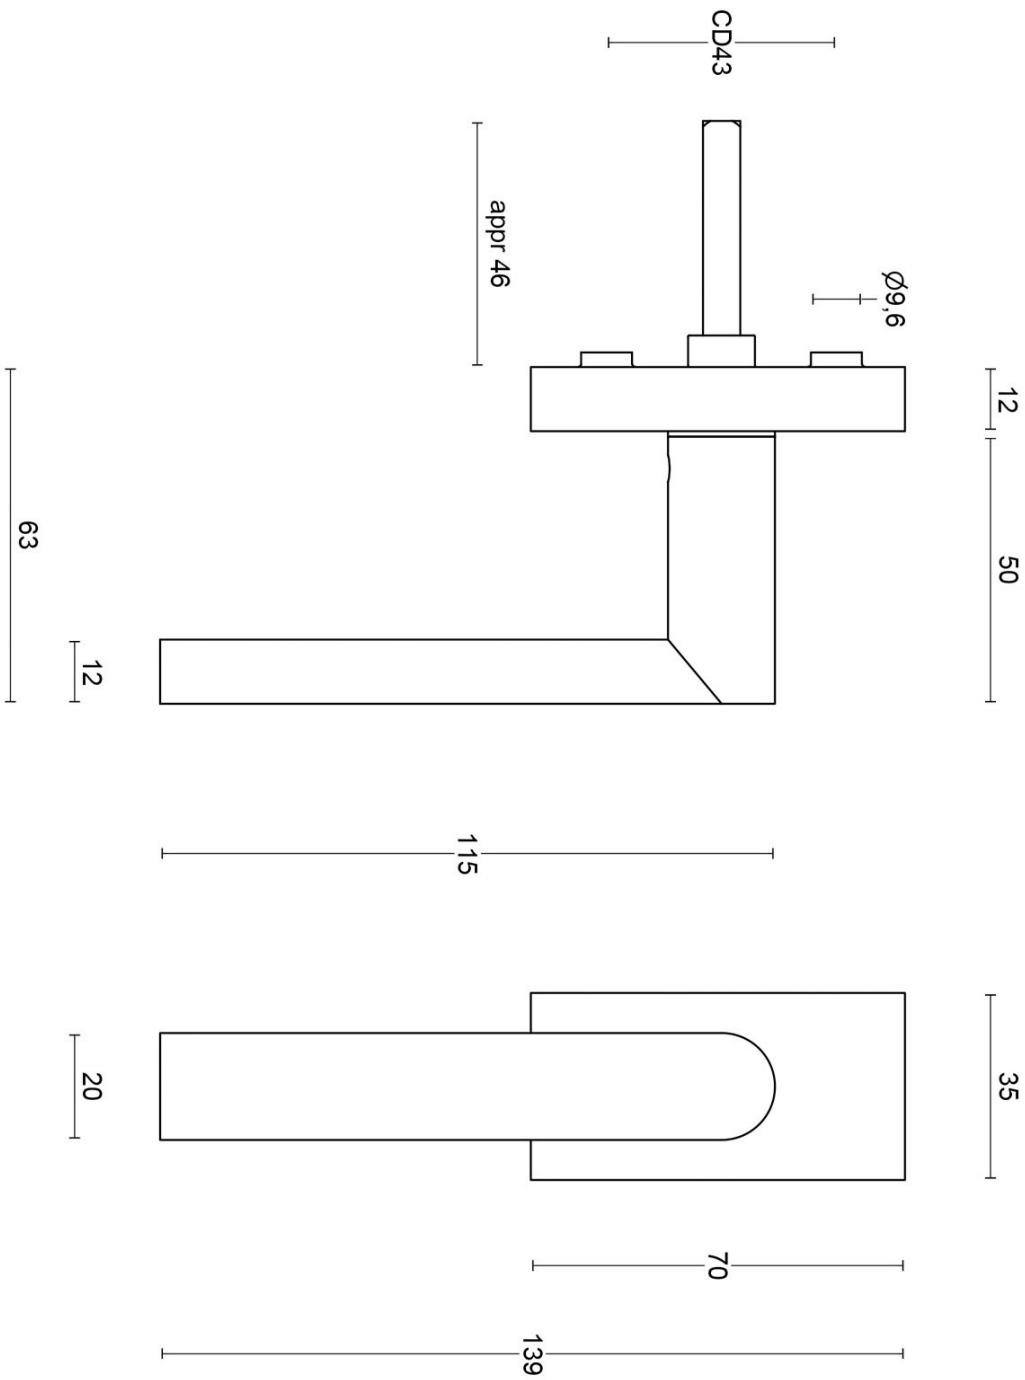

PBA100-DK

non-locking tilt and turn window handle

Product information

Code: 3703D001INXX1

Finish: satin stainless steel

UNIT: Piece

Collection: ARC

Designer: Piet Boon

EAN code: 8718009385609

ARC by Piet Boon

The ARC series is a total concept collection consisting of door, window, and furniture fittings.

Finishes

- satin stainless steel
- satin stainless steel
- PVD satin black
- PVD satin black

PBA100-DK

non-locking tilt and turn
window handle
stainless steel

FORMANI®		Part number:
Doc no.: 3703D001 PBA100DK V02.dwg		Description:
Drawn by: Christian Brimbois	Creation date: 14-2-2019	PBA100-DK
FORMANI HOLLAND B.V. - EUROPAALAN 12 6199 AB MAASTRICHT-AIRPORT NL T +31 (0)43 308 90 00 INFO@FORMANI.COM FORMANI.COM		Format: A3