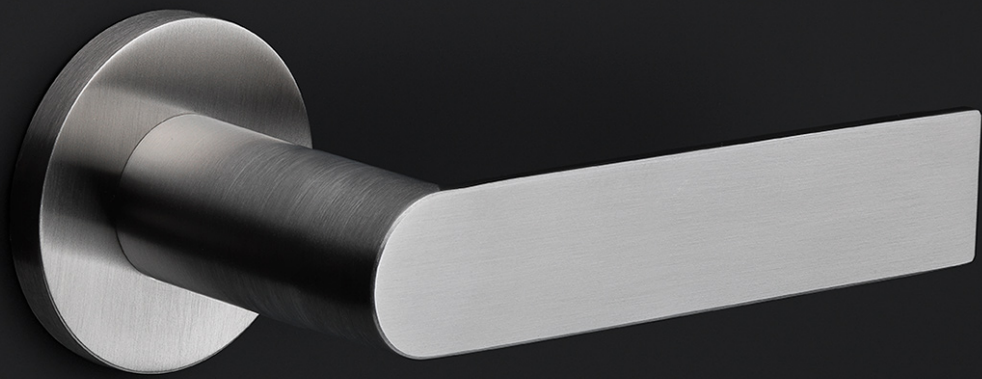

ARC

by Piet Boon

FORMANI®